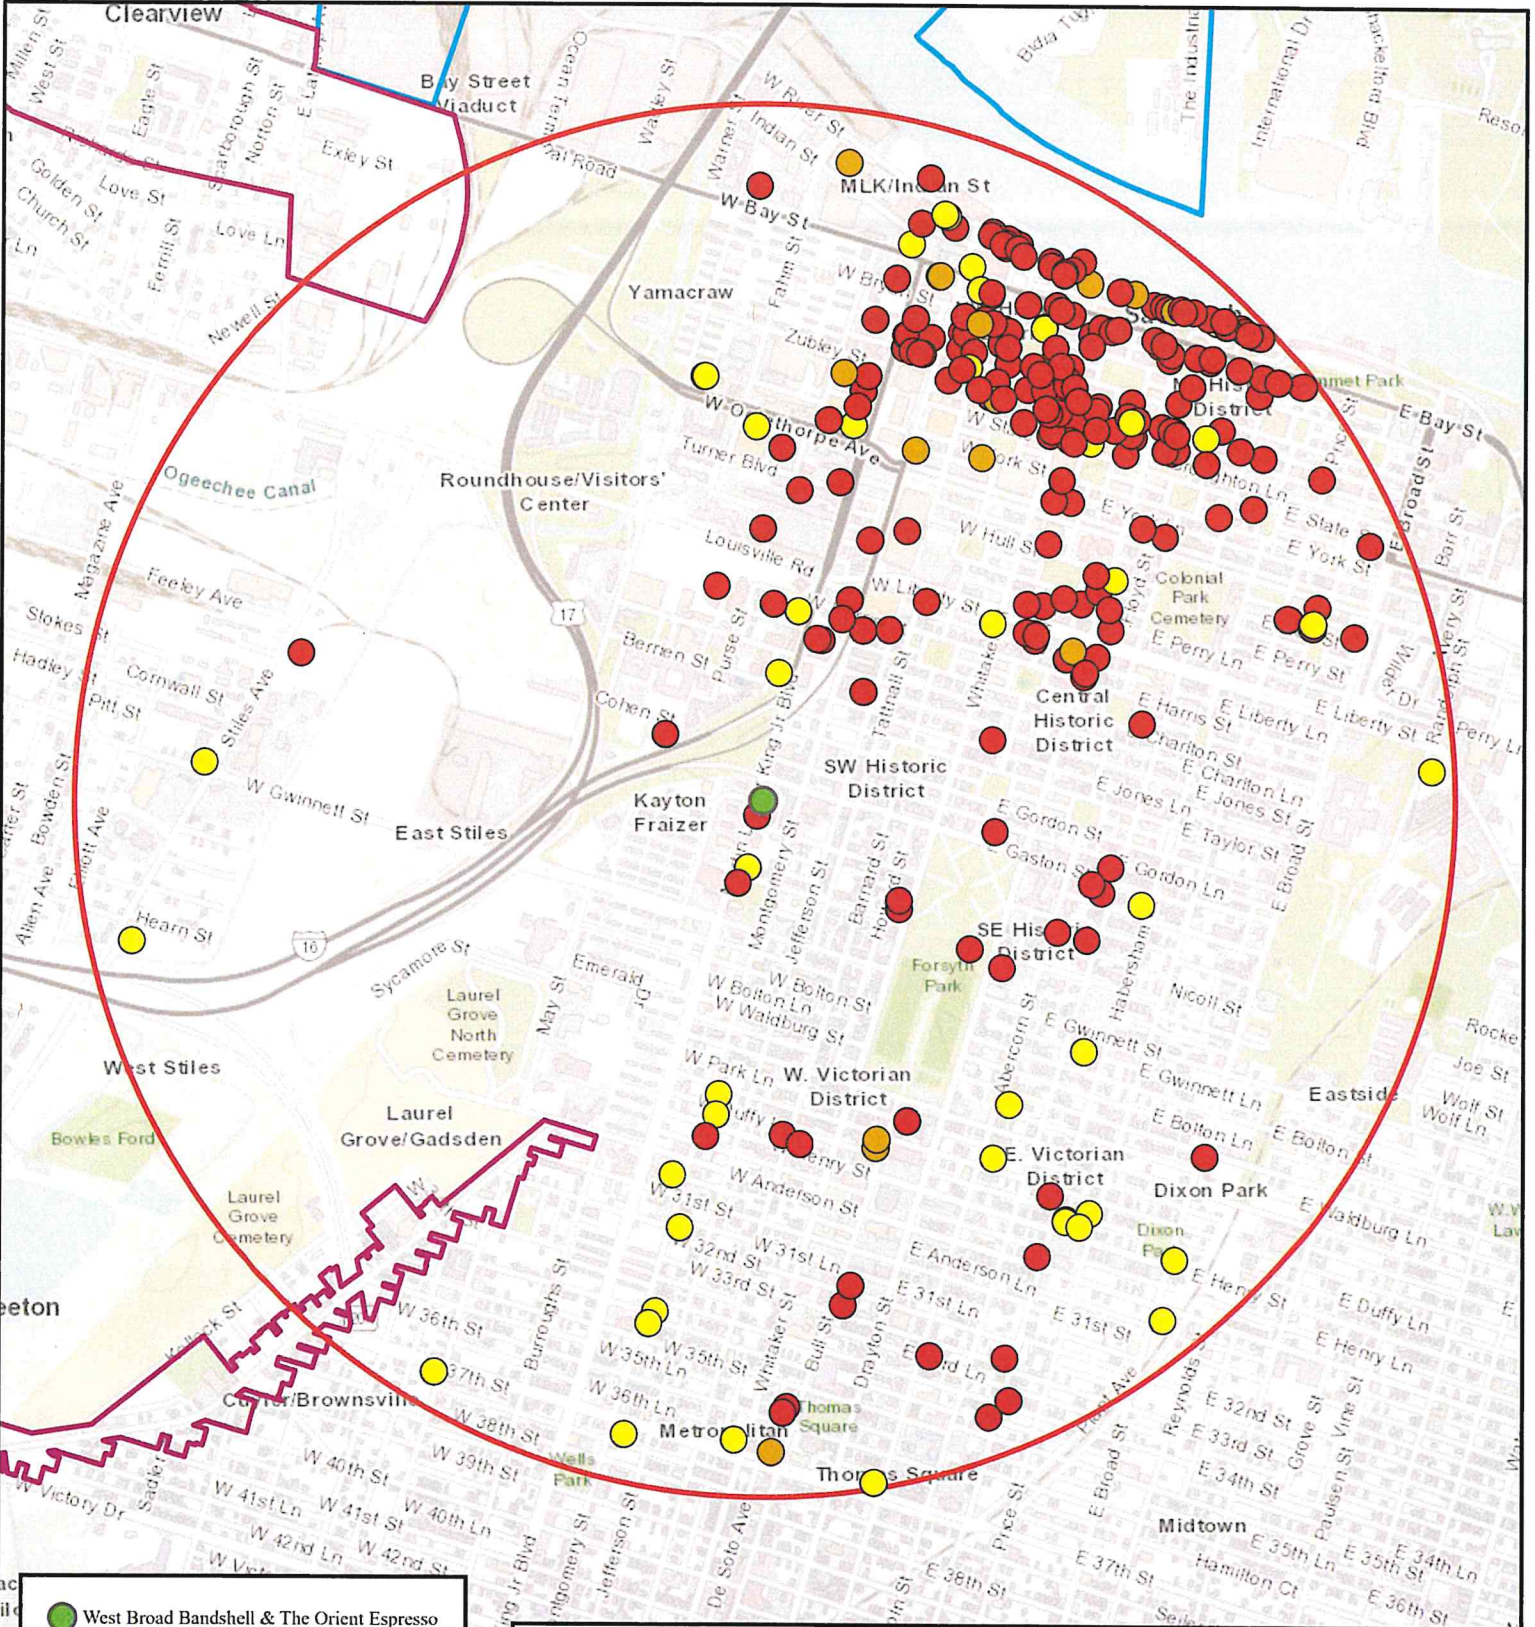

# West Broad Bandshell & The Orient Espresso - 514 Martin Luther King Jr Blvd

- West Broad Bandshell & The Orient Espresso
- Package (45)
- Drink (234)
- Drink and Package (18)
- 1 Mile Radius
- Alcohol Density Overlay
- City Of Savannah

**Map Design: TH 02/05/2025**

The Information on the map is intended to be used for reference ONLY  
 While this map is believed to be correct based on available data, no guarantee  
 may be made as to its absolute accuracy

0

1 Mile

SAVANNAH  
Development Services Department