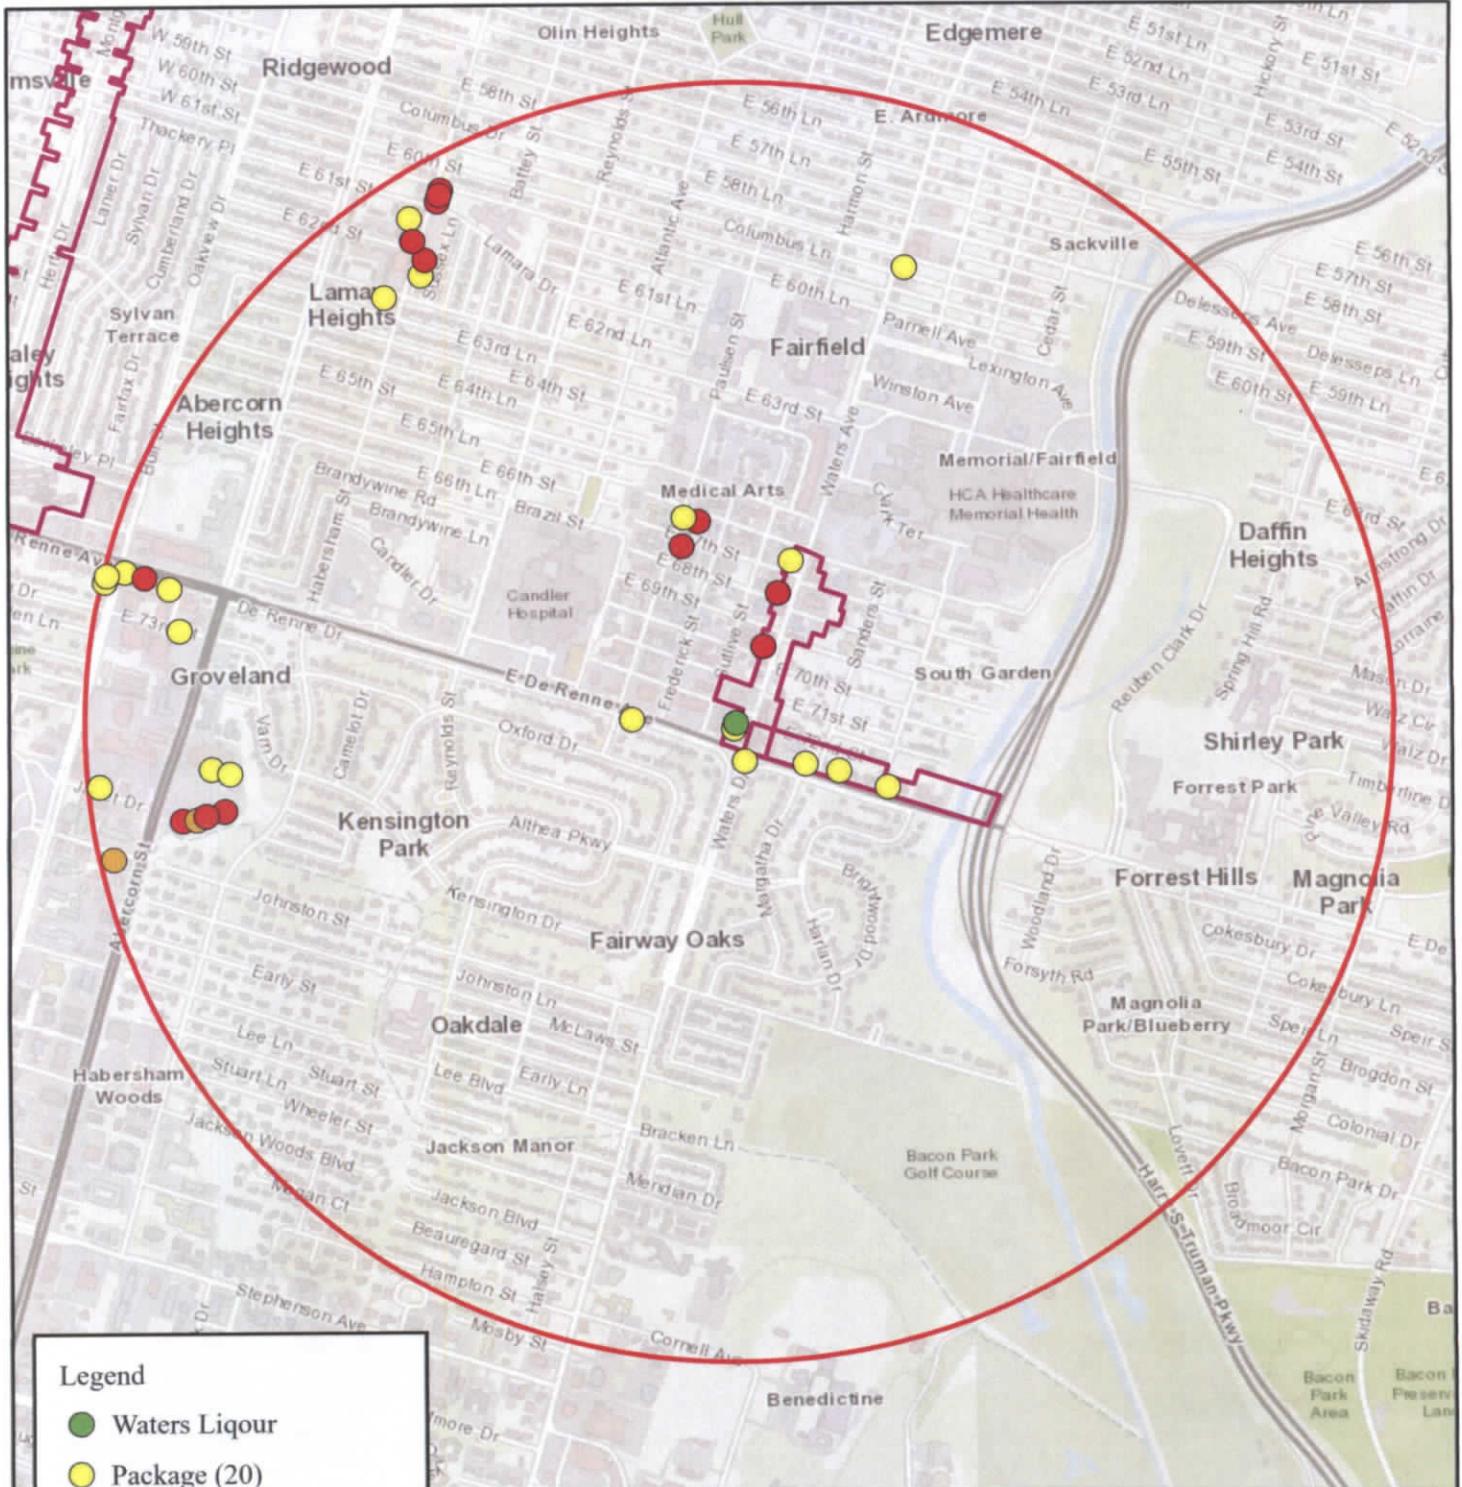

Waters Liquor - 5817 Waters Ave

Legend

- Waters Liquor
- Package (20)
- Drink (14)
- Drink, Package (2)
- 1 Mile Radius
- Alcohol Density Overlay

Map Design: NF 01/06/2023

The Information on the map is intended to be used for reference ONLY
 While this map is believed to be correct based on available data, no guarantee
 may be made as to its absolute accuracy