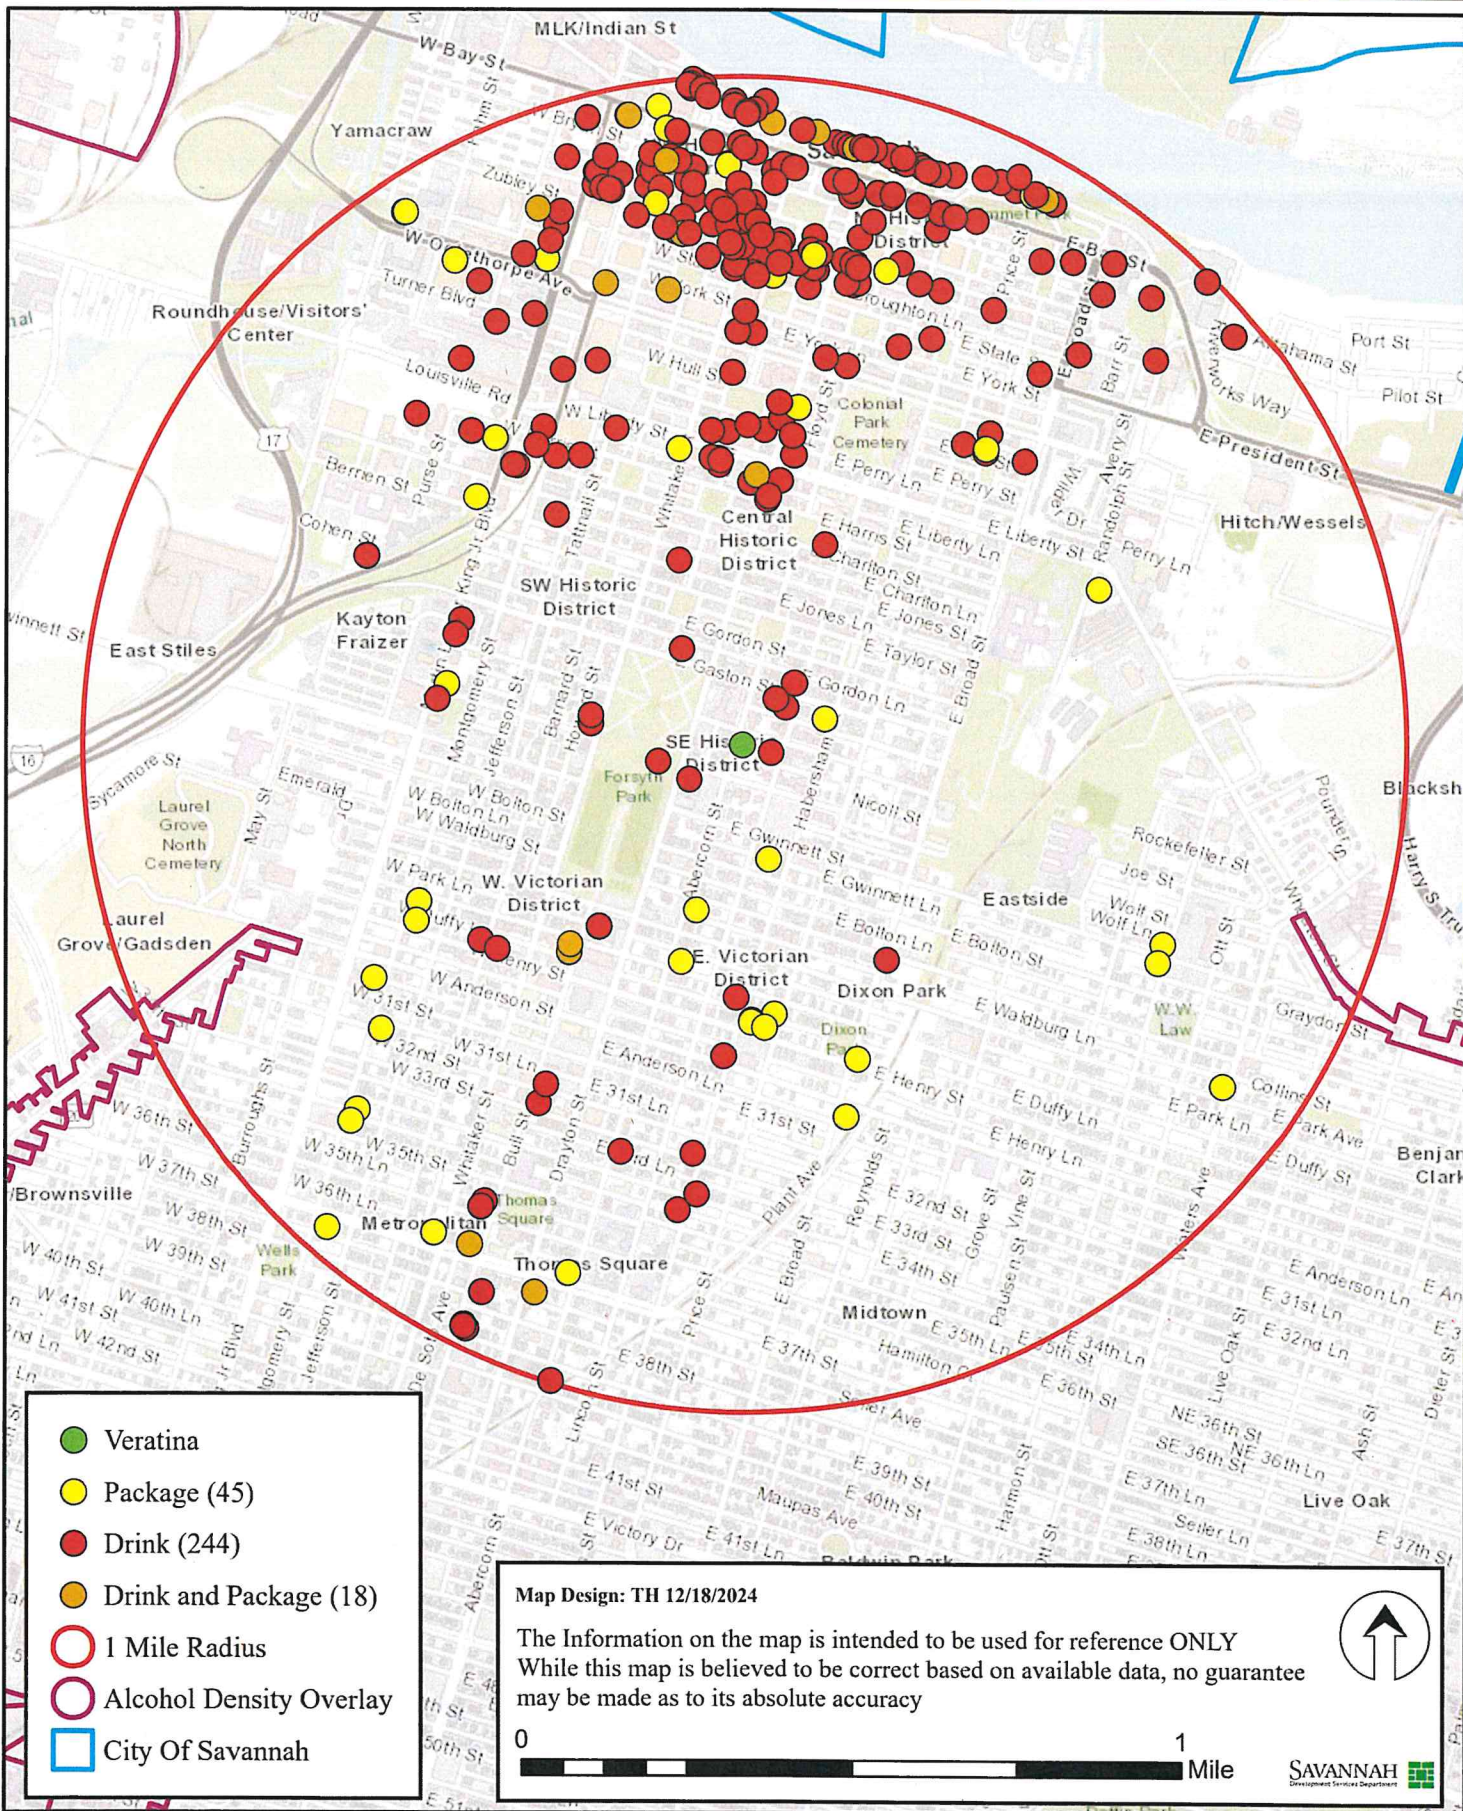

# Veratina - 606 Abercorn St

- Veratina
- Package (45)
- Drink (244)
- Drink and Package (18)
- 1 Mile Radius
- Alcohol Density Overlay
- City Of Savannah

**Map Design: TH 12/18/2024**

The Information on the map is intended to be used for reference ONLY  
 While this map is believed to be correct based on available data, no guarantee may be made as to its absolute accuracy

0 1 Mile

SAVANNAH Development Services Department