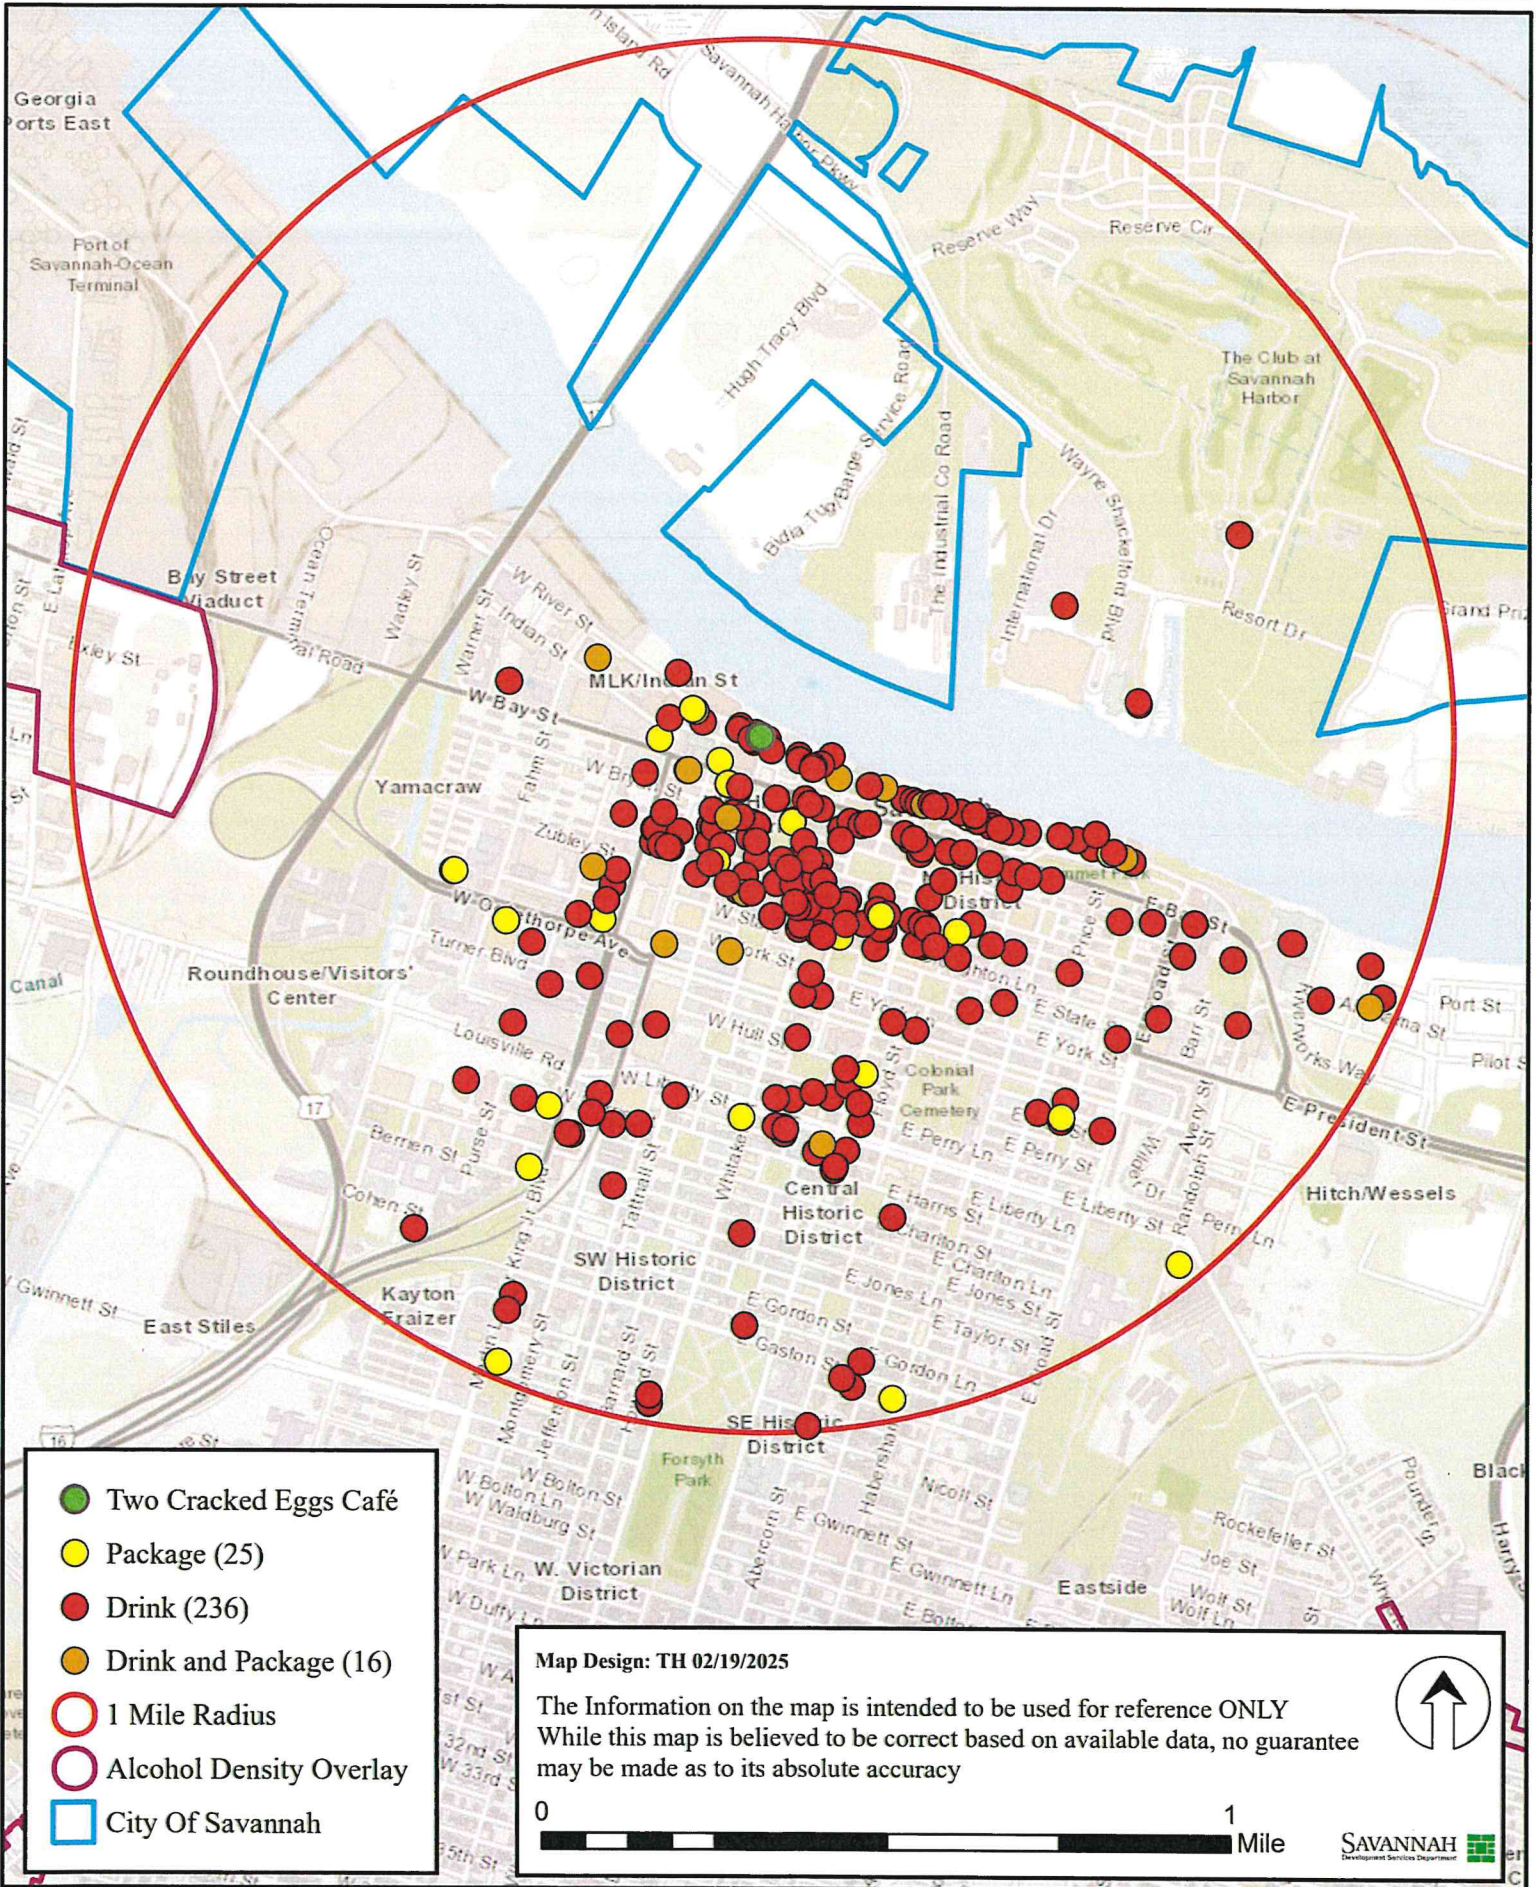

Two Cracked Eggs Café - 301 W River St

- Two Cracked Eggs Café
- Package (25)
- Drink (236)
- Drink and Package (16)
- 1 Mile Radius
- Alcohol Density Overlay
- City Of Savannah

Map Design: TH 02/19/2025

The Information on the map is intended to be used for reference ONLY
 While this map is believed to be correct based on available data, no guarantee may be made as to its absolute accuracy

0 1
 Mile

SAVANNAH
Development Services Department