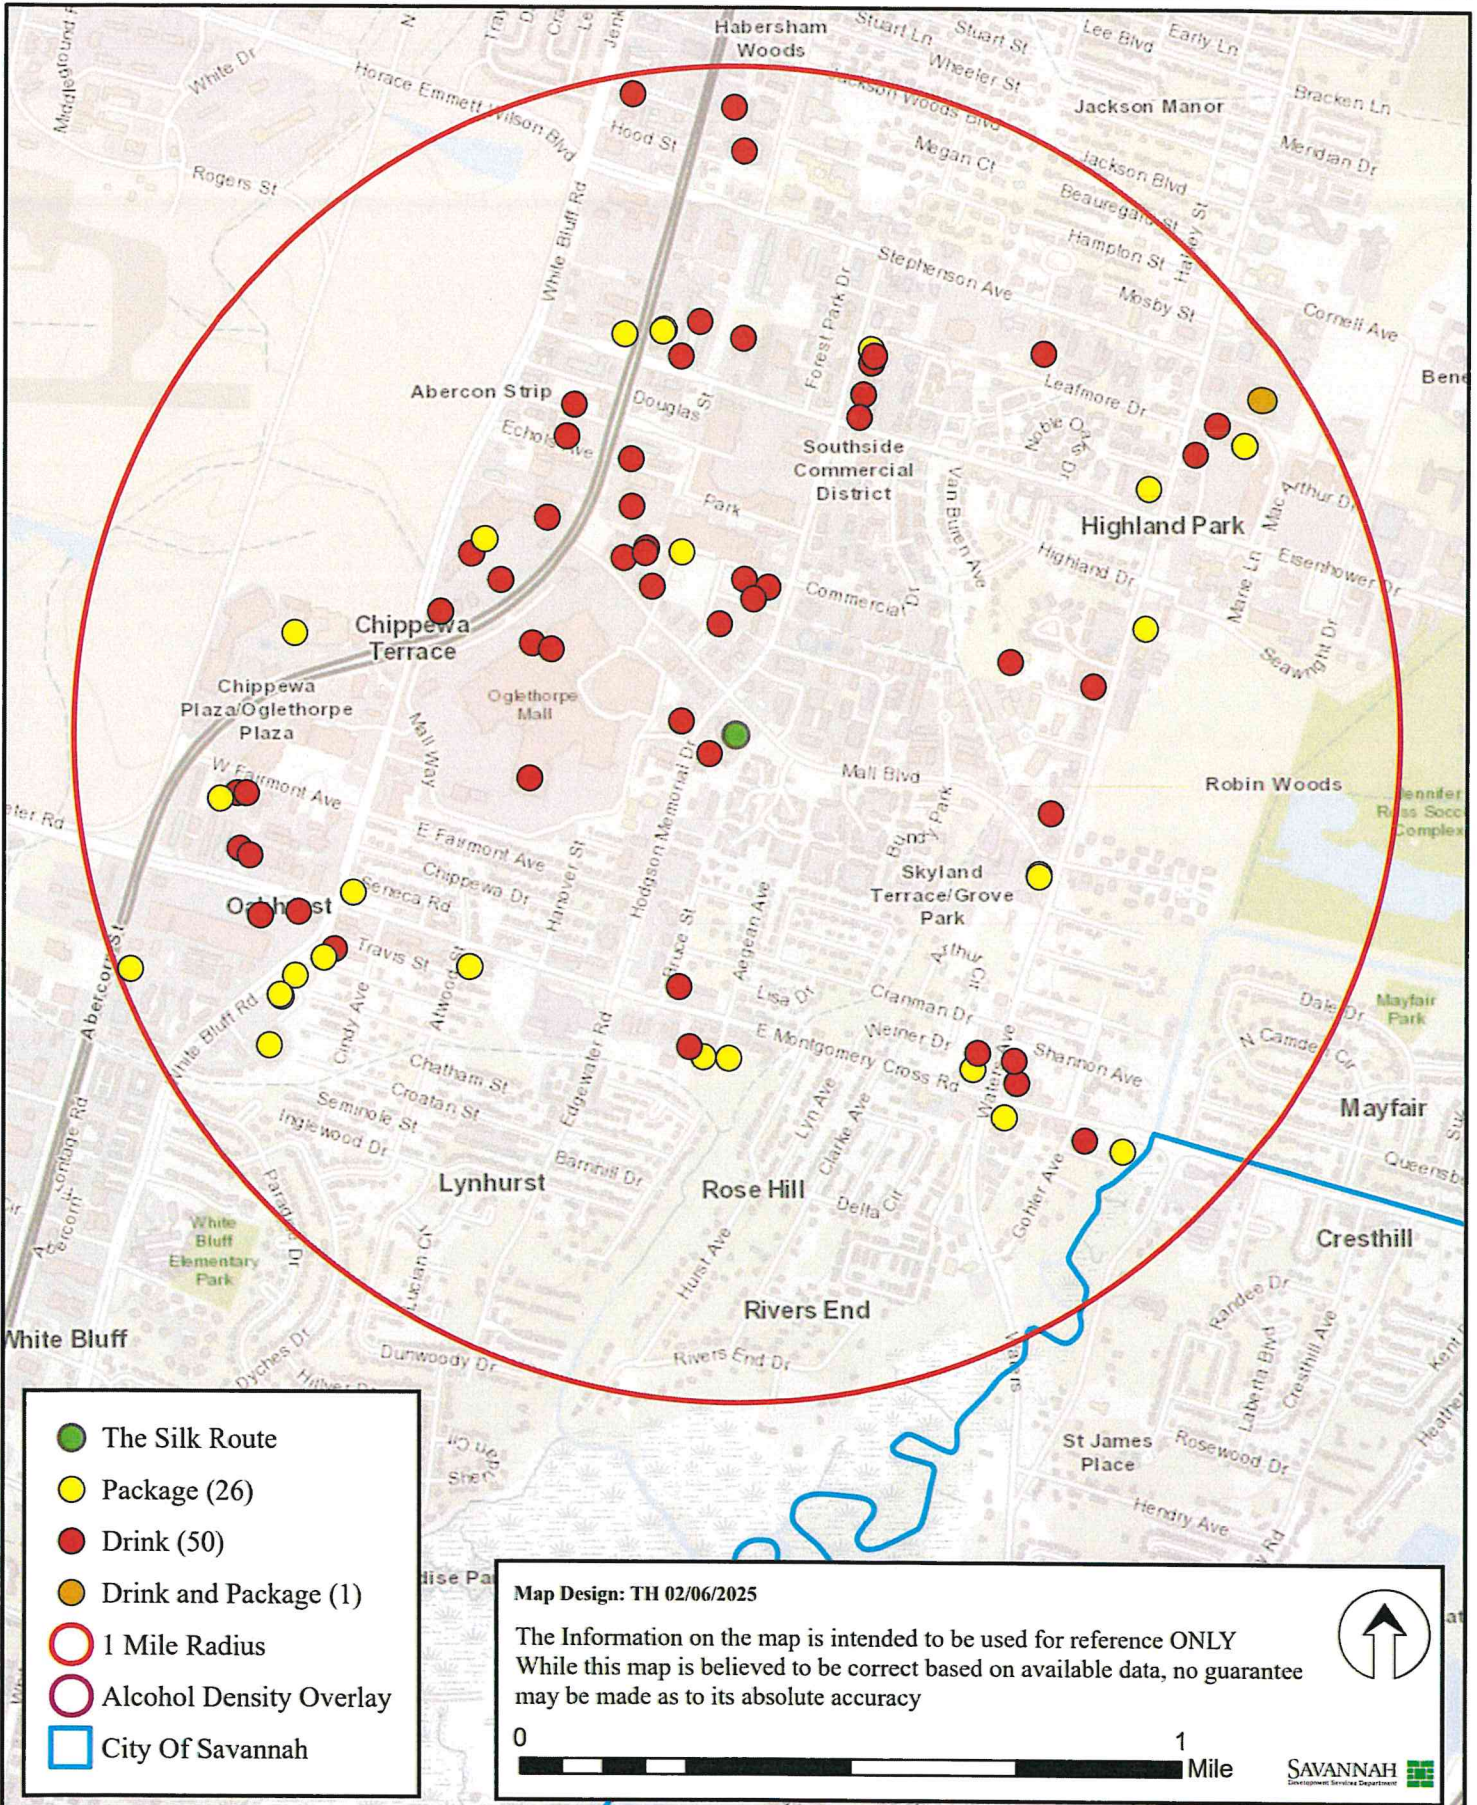

The Silk Route - 401 Mall Blvd #102C

- The Silk Route
- Package (26)
- Drink (50)
- Drink and Package (1)
- 1 Mile Radius
- Alcohol Density Overlay
- City of Savannah

Map Design: TH 02/06/2025

The Information on the map is intended to be used for reference ONLY
 While this map is believed to be correct based on available data, no guarantee
 may be made as to its absolute accuracy

0 1
 Mile

SAVANNAH
Government Services Department