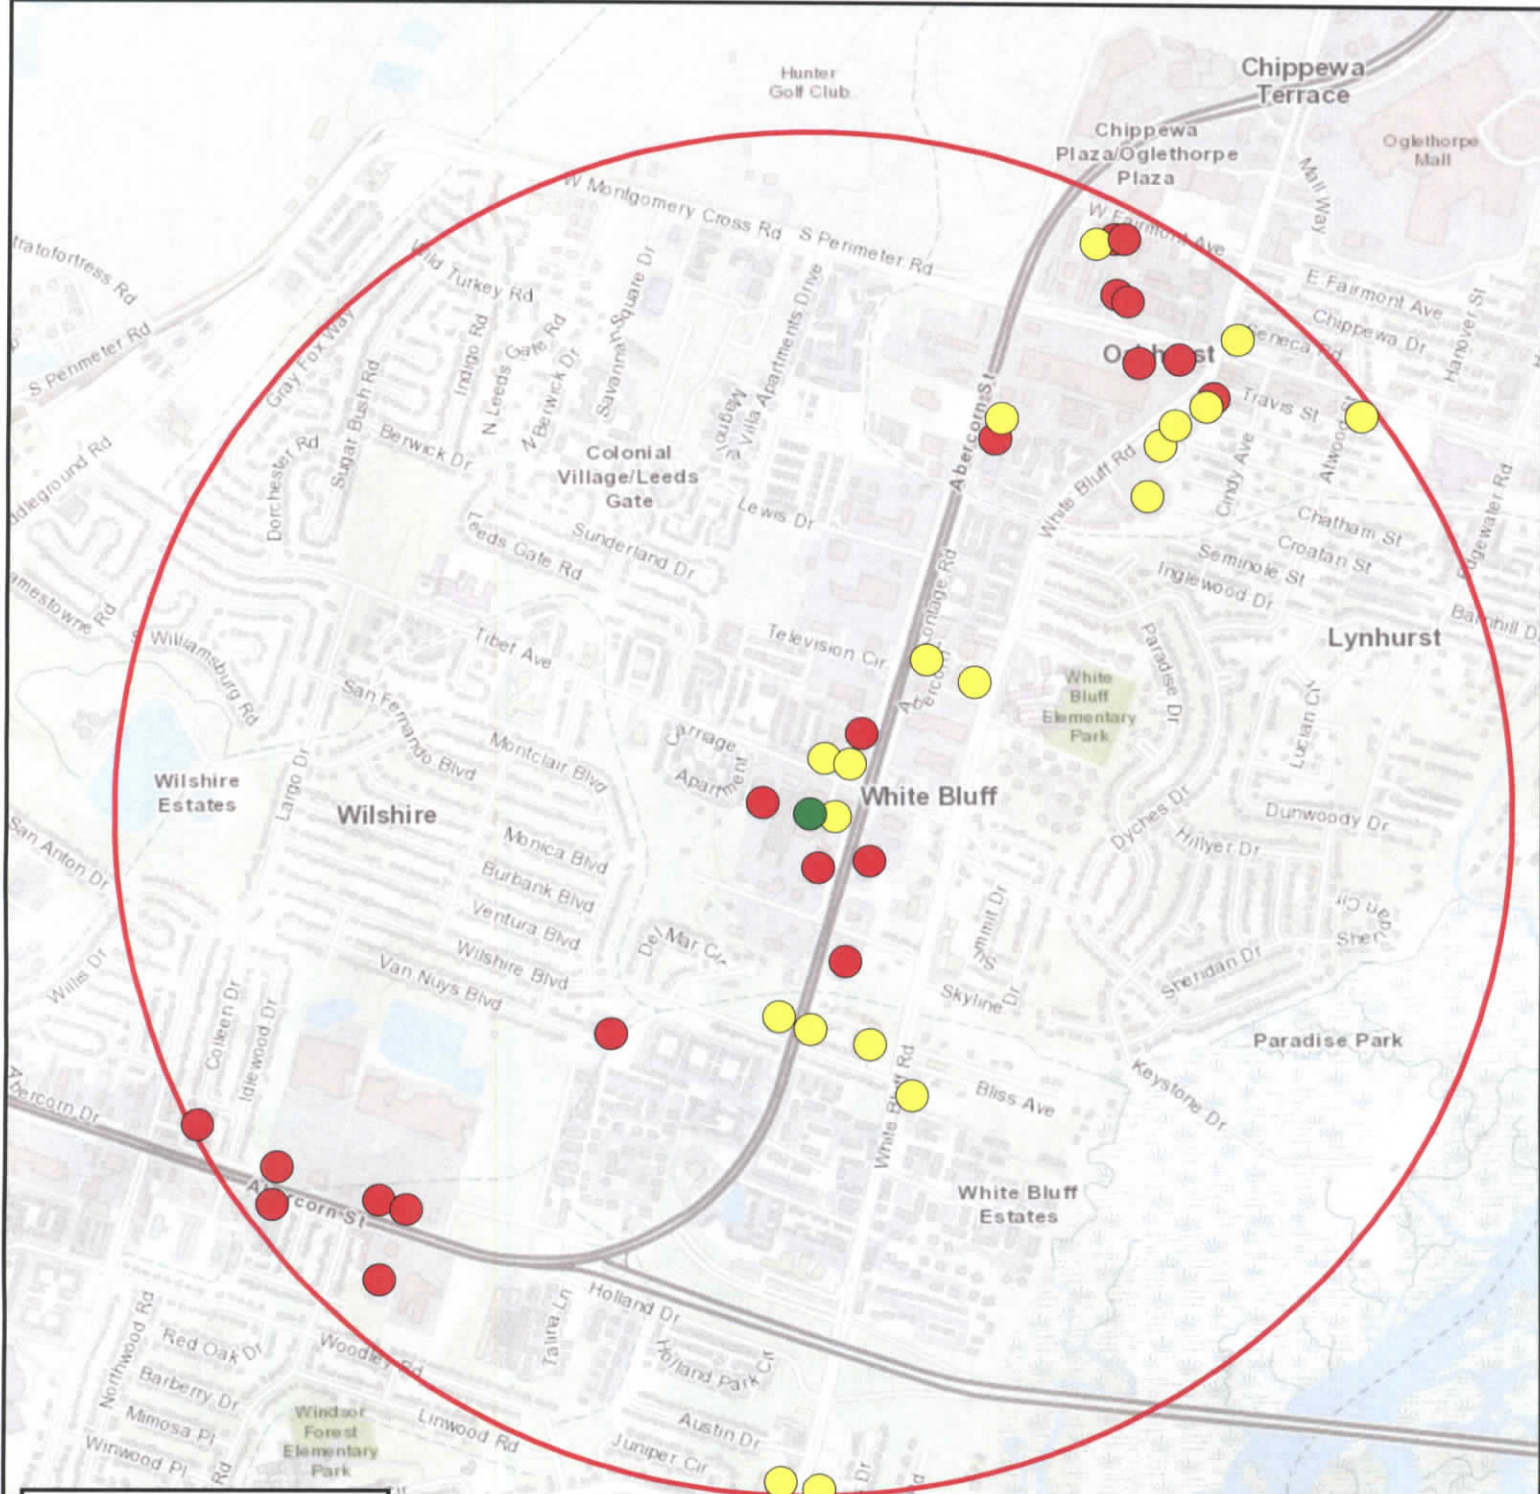

# The Hideaway Cafe - 105 Tibet Ave. Suite # A

**Legend**

- The Hideaway Cafe
- Package (19)
- Drink (20)
- Drink and Package (0)
- 1 Mile Radius

Map Design: NF 7/9/2021

The Information on the map is intended to be used for Reference ONLY  
 While this map is believed to be correct based on available data, no guarantee  
 may be made as to its absolute accuracy