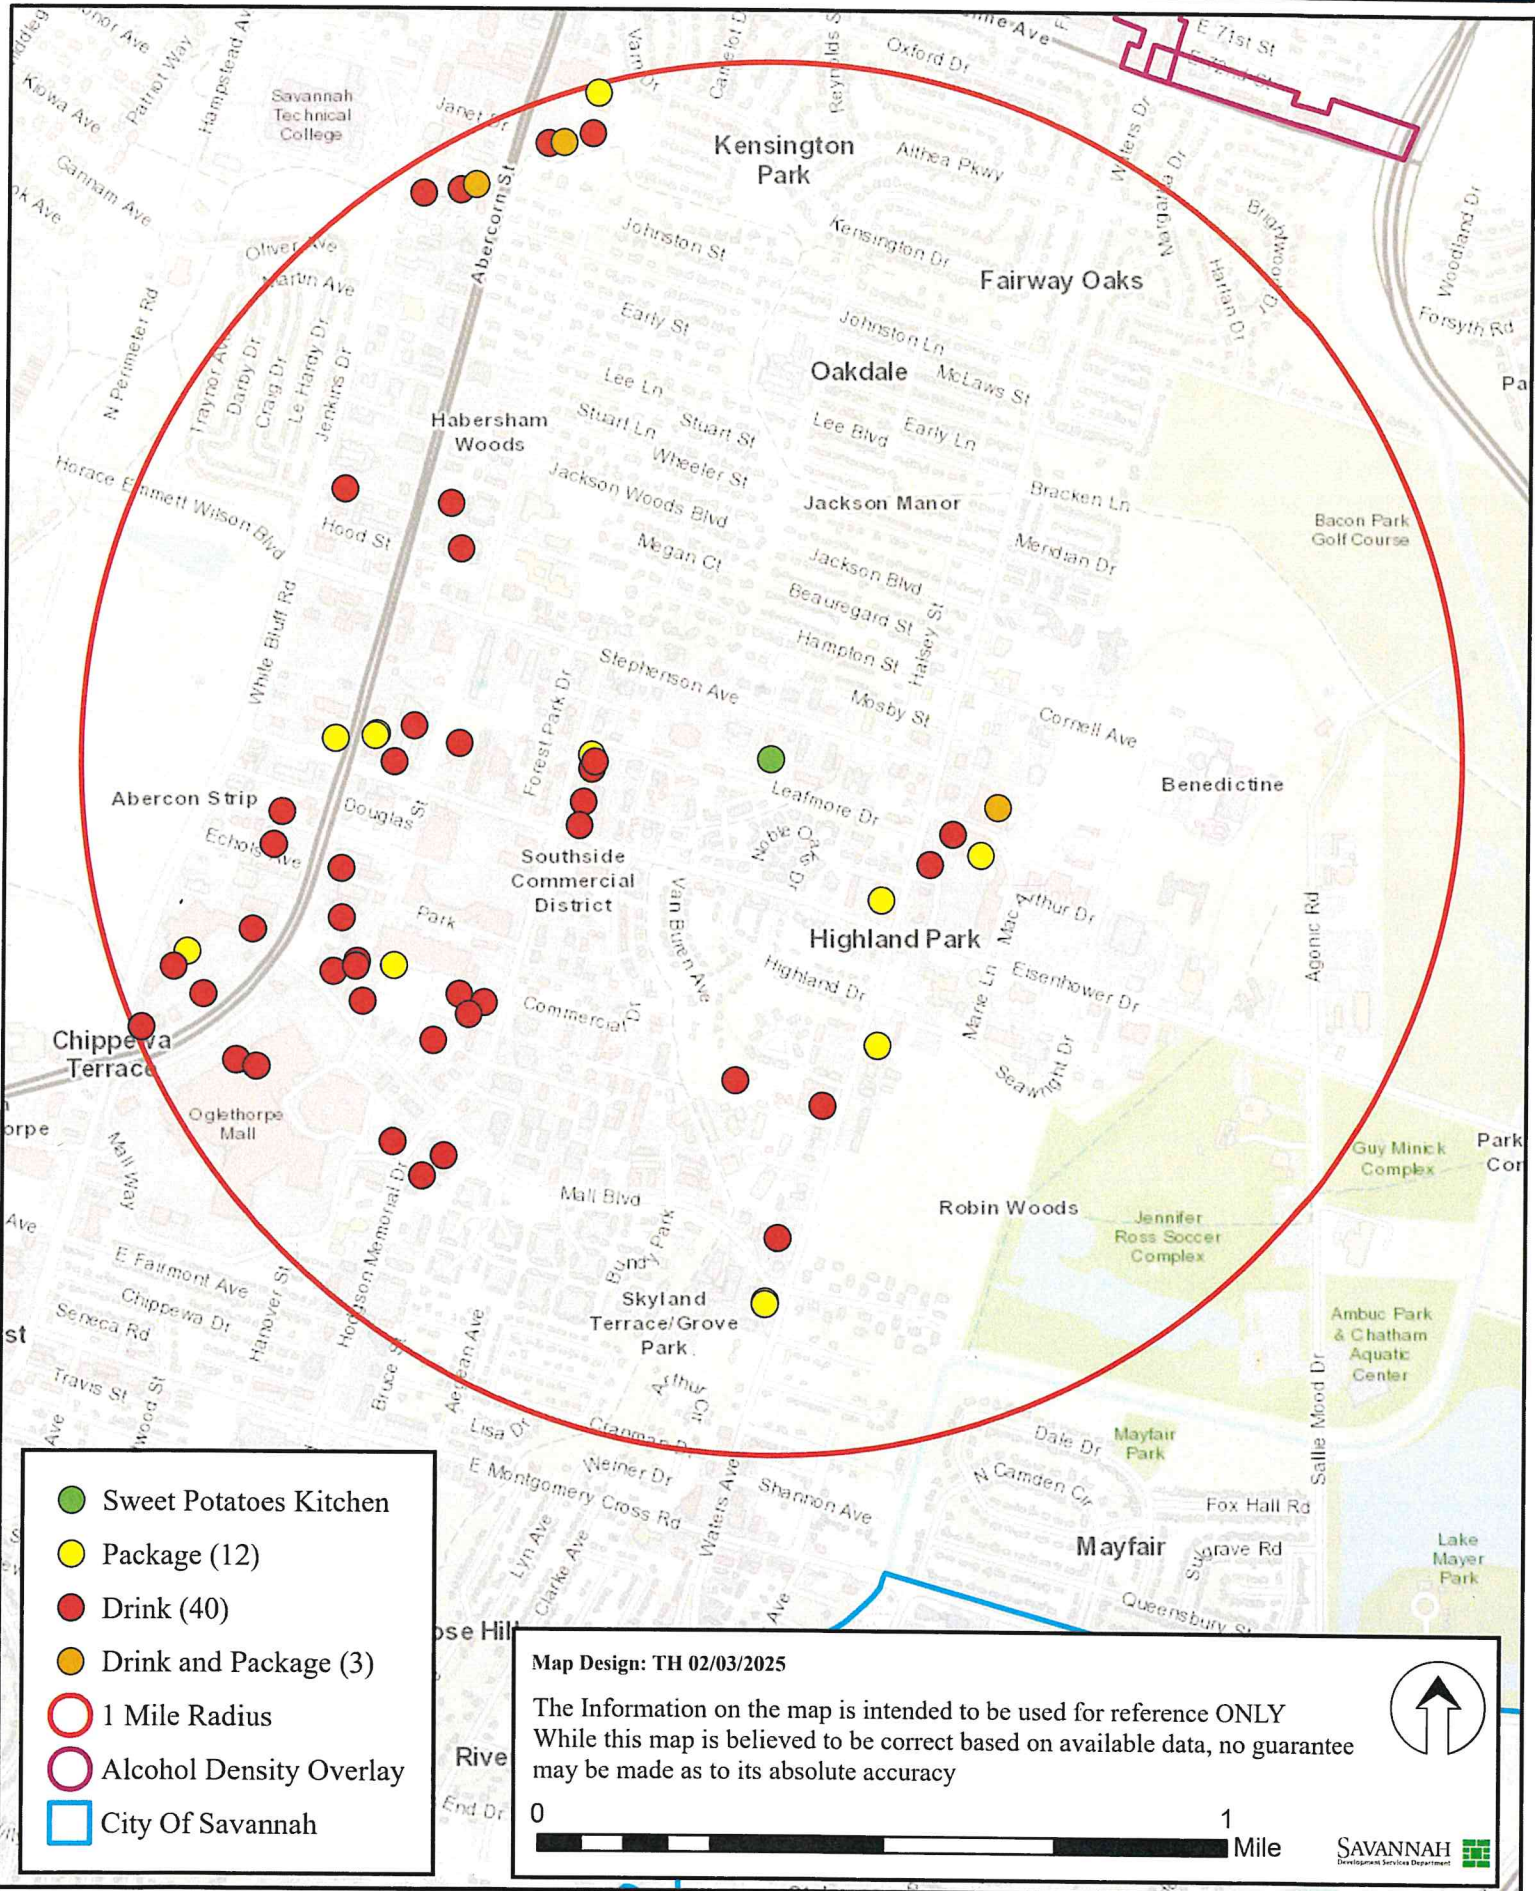

Sweet Potatoes Kitchen - 531 Stephenson Ave

- Sweet Potatoes Kitchen
- Package (12)
- Drink (40)
- Drink and Package (3)
- 1 Mile Radius
- Alcohol Density Overlay
- City Of Savannah

Map Design: TH 02/03/2025

The Information on the map is intended to be used for reference ONLY
 While this map is believed to be correct based on available data, no guarantee
 may be made as to its absolute accuracy

0 1 Mile