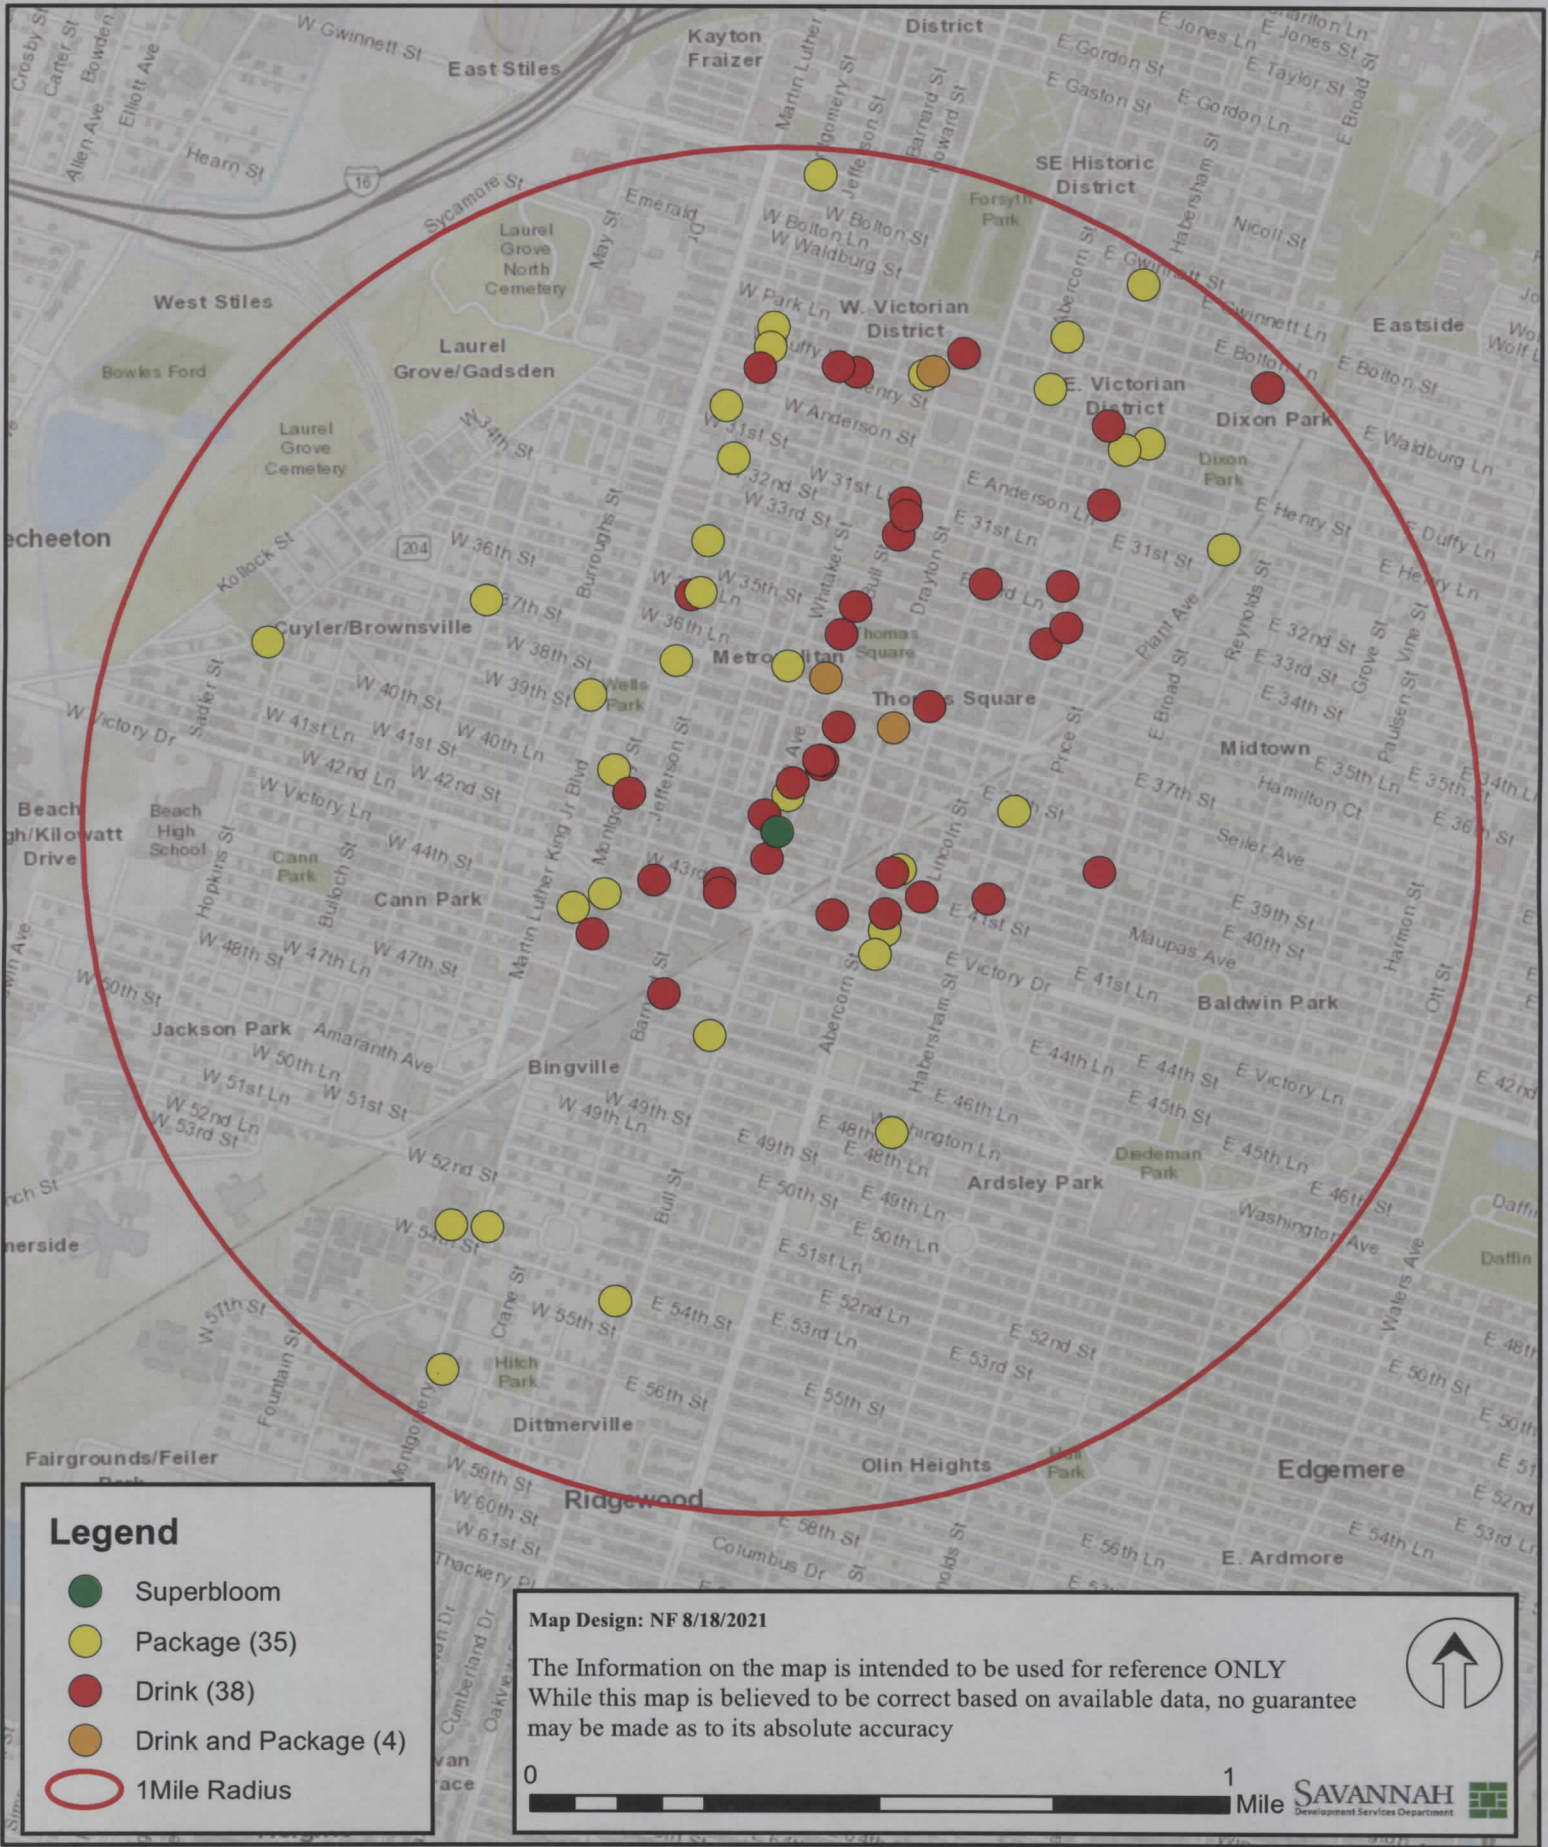

Superbloom - 2418 Desoto Ave

Legend

- Superbloom
- Package (35)
- Drink (38)
- Drink and Package (4)
- 1Mile Radius

Map Design: NF 8/18/2021

The Information on the map is intended to be used for reference ONLY
 While this map is believed to be correct based on available data, no guarantee
 may be made as to its absolute accuracy