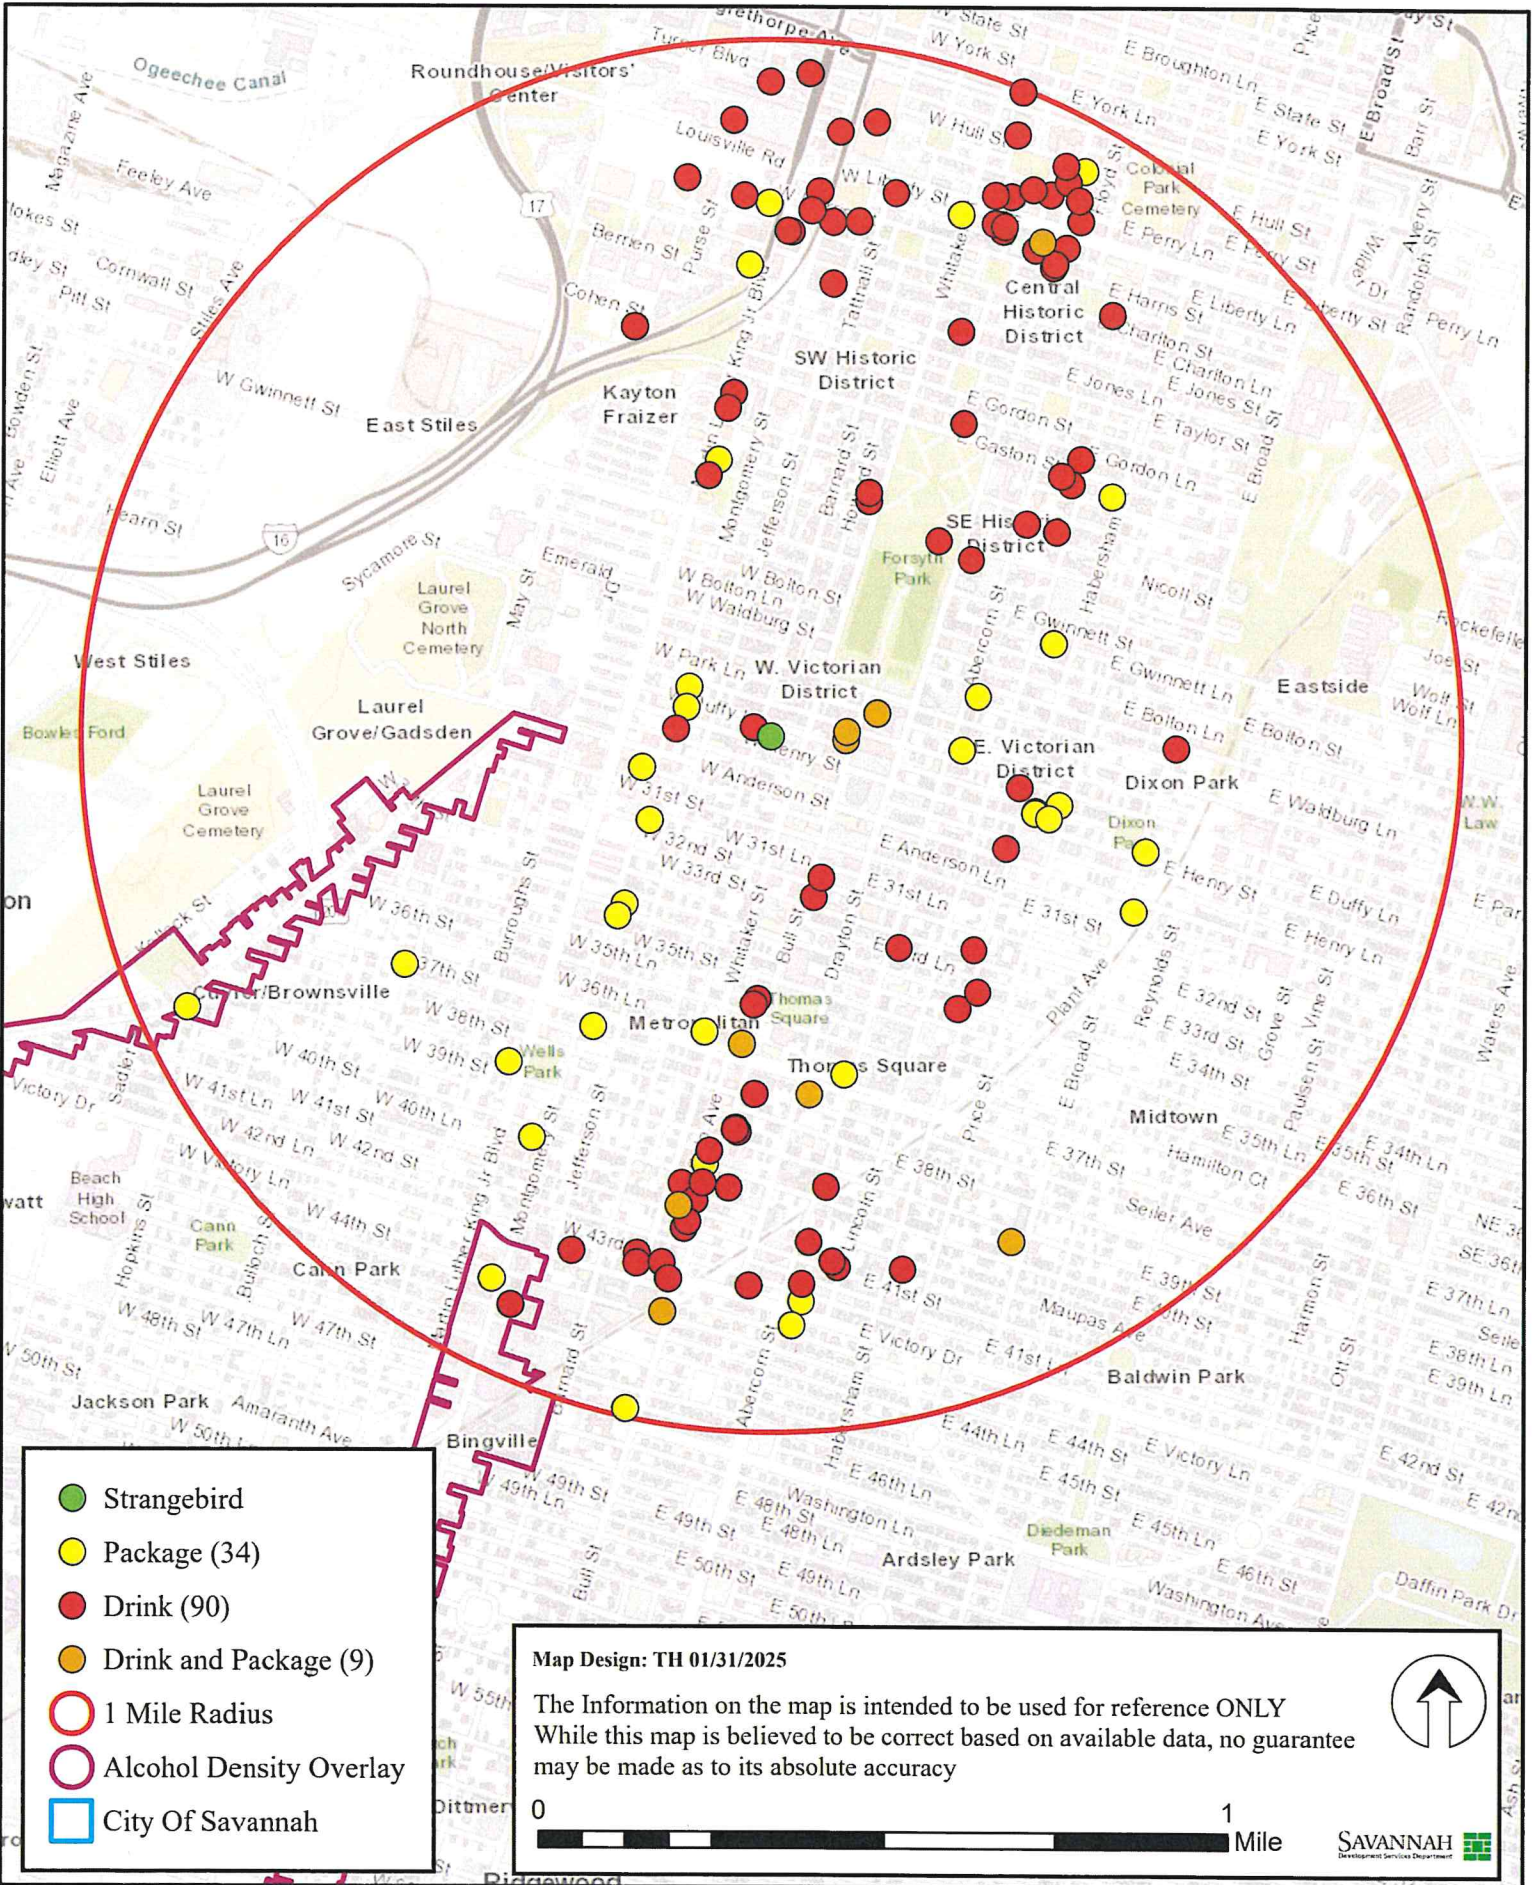

Strangebird - 1220 Barnard St

- Strangebird
- Package (34)
- Drink (90)
- Drink and Package (9)
- 1 Mile Radius
- Alcohol Density Overlay
- City Of Savannah

Map Design: TH 01/31/2025

The Information on the map is intended to be used for reference ONLY
 While this map is believed to be correct based on available data, no guarantee
 may be made as to its absolute accuracy