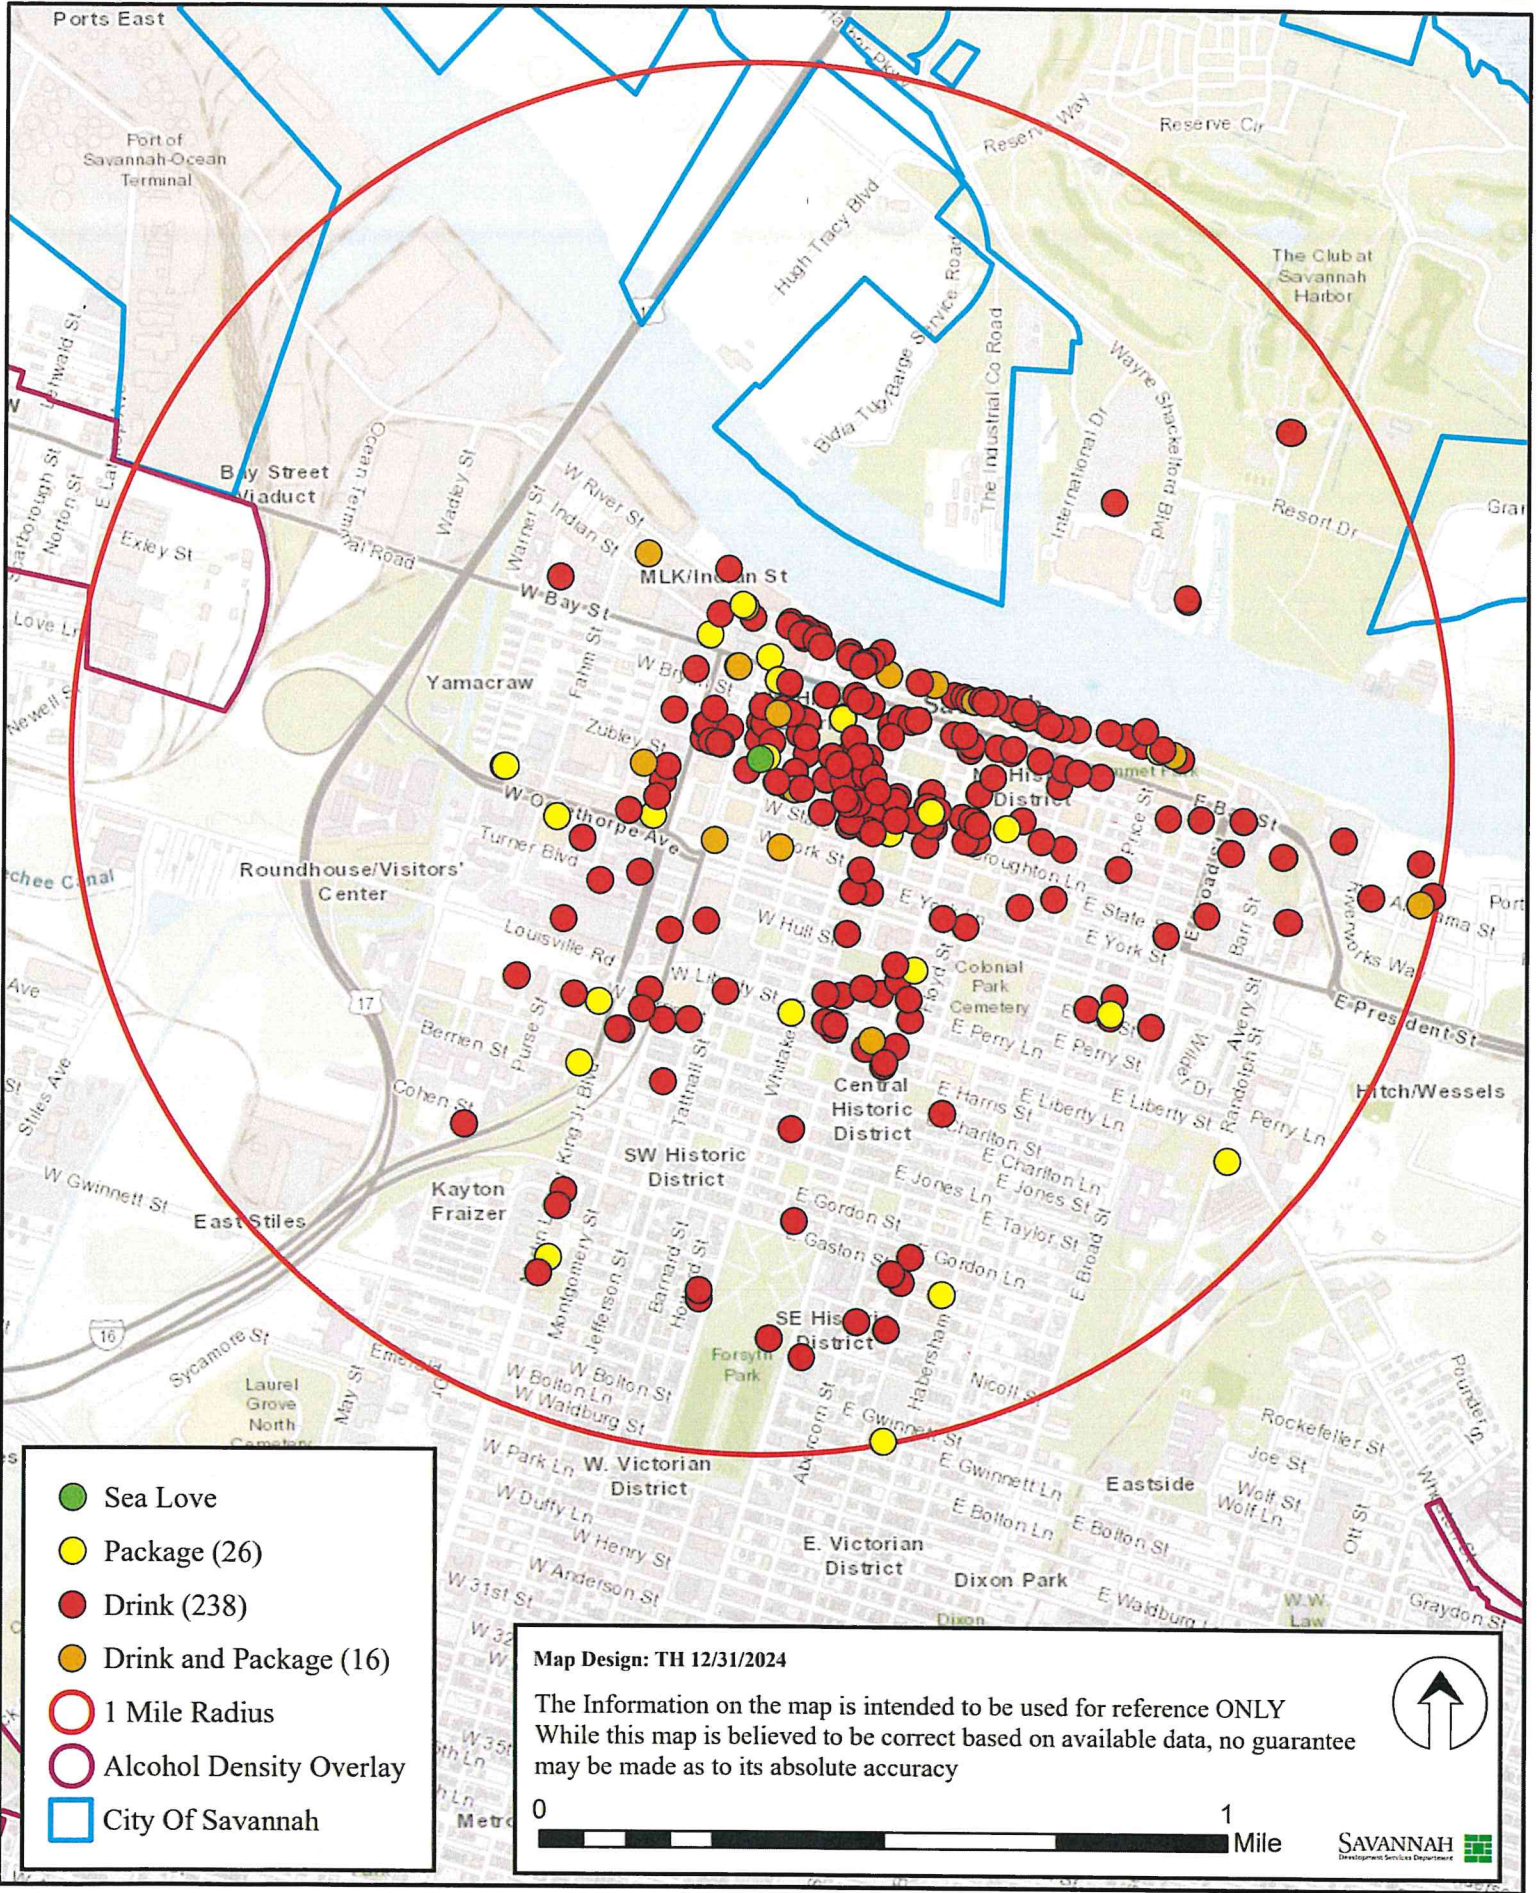

Sea Love - 310 W Broughton St #A

- Sea Love
- Package (26)
- Drink (238)
- Drink and Package (16)
- 1 Mile Radius
- Alcohol Density Overlay
- City Of Savannah

Map Design: TH 12/31/2024

The Information on the map is intended to be used for reference ONLY
 While this map is believed to be correct based on available data, no guarantee
 may be made as to its absolute accuracy