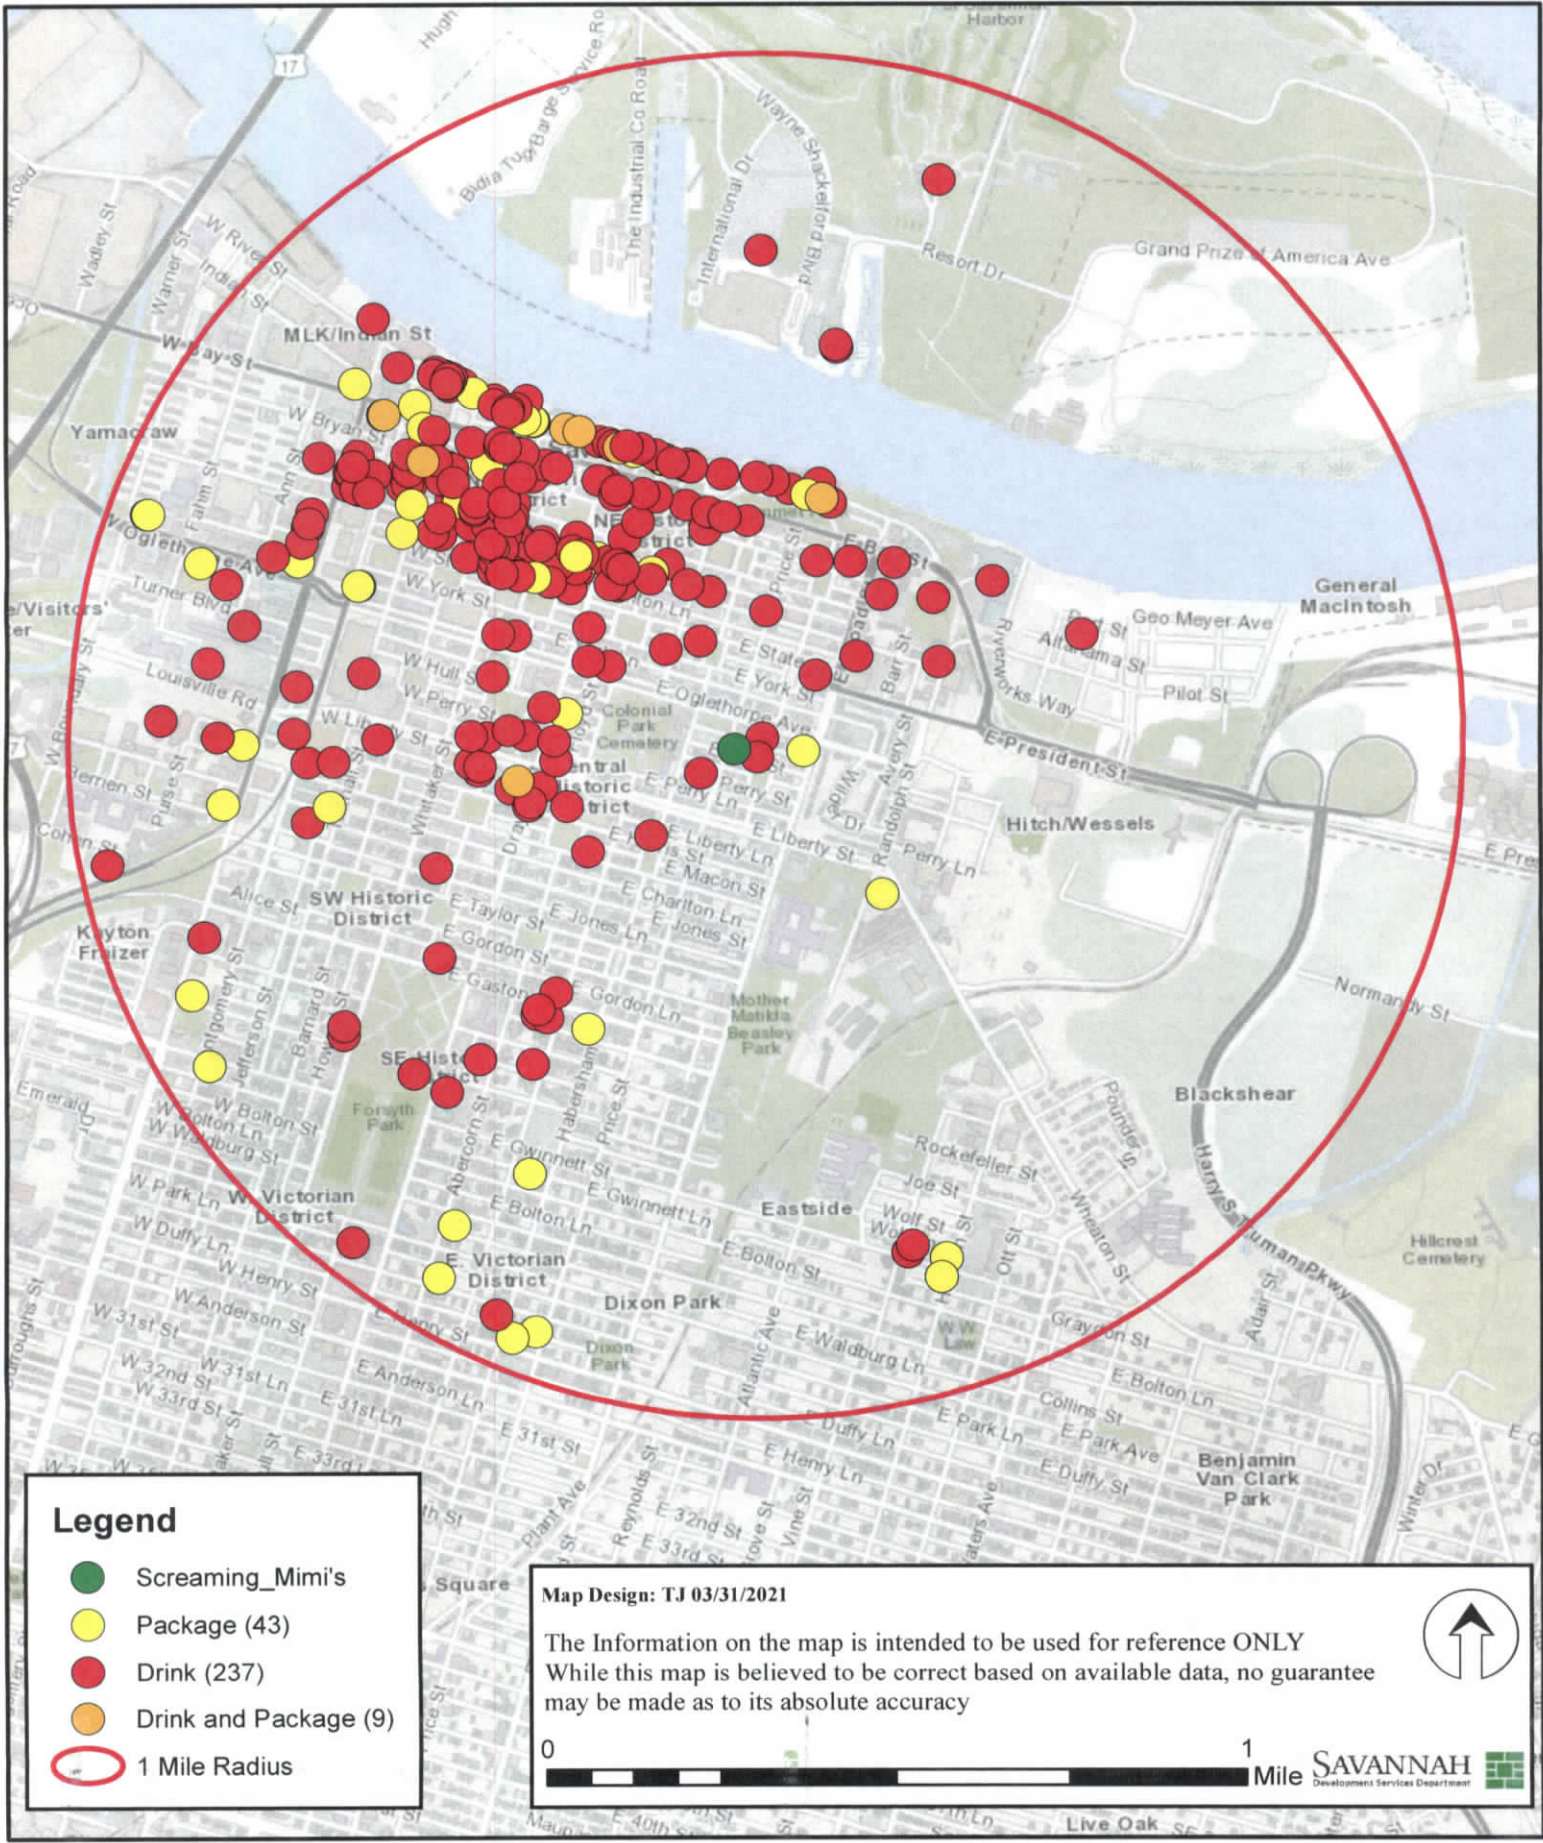

Screaming Mimi's - 513 E Oglethorpe Ave #P

Legend

- Screaming_Mimi's
- Package (43)
- Drink (237)
- Drink and Package (9)
- 1 Mile Radius

Map Design: TJ 03/31/2021

The Information on the map is intended to be used for reference ONLY
 While this map is believed to be correct based on available data, no guarantee
 may be made as to its absolute accuracy