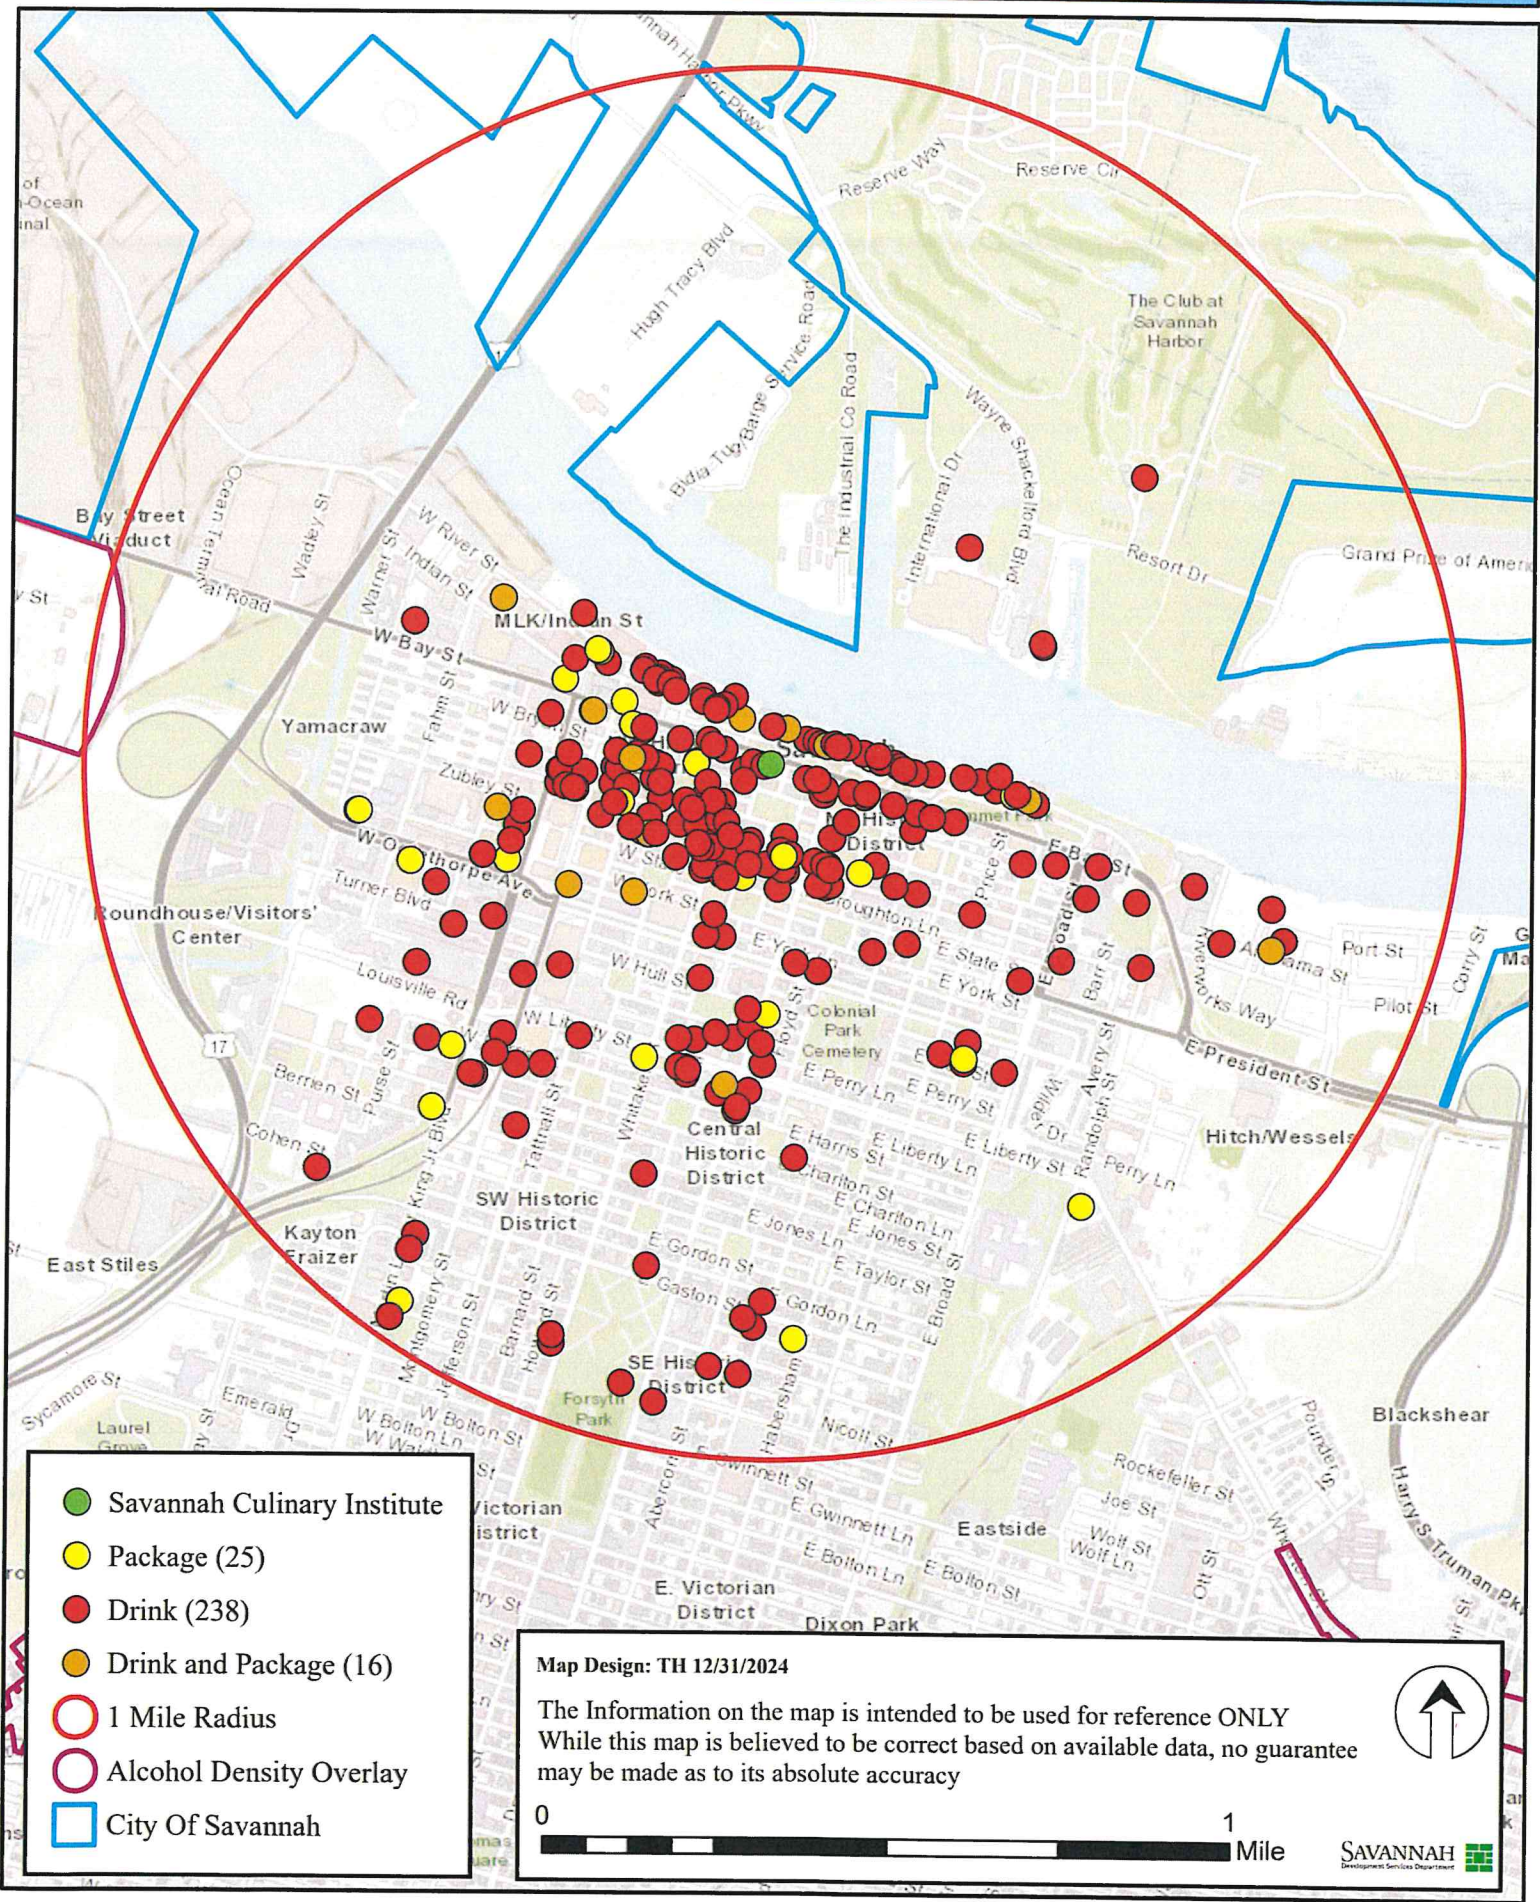

Savannah Culinary Institute - 7 W Bay St

- Savannah Culinary Institute
- Package (25)
- Drink (238)
- Drink and Package (16)
- 1 Mile Radius
- Alcohol Density Overlay
- City Of Savannah

Map Design: TH 12/31/2024

The Information on the map is intended to be used for reference ONLY
While this map is believed to be correct based on available data, no guarantee
may be made as to its absolute accuracy