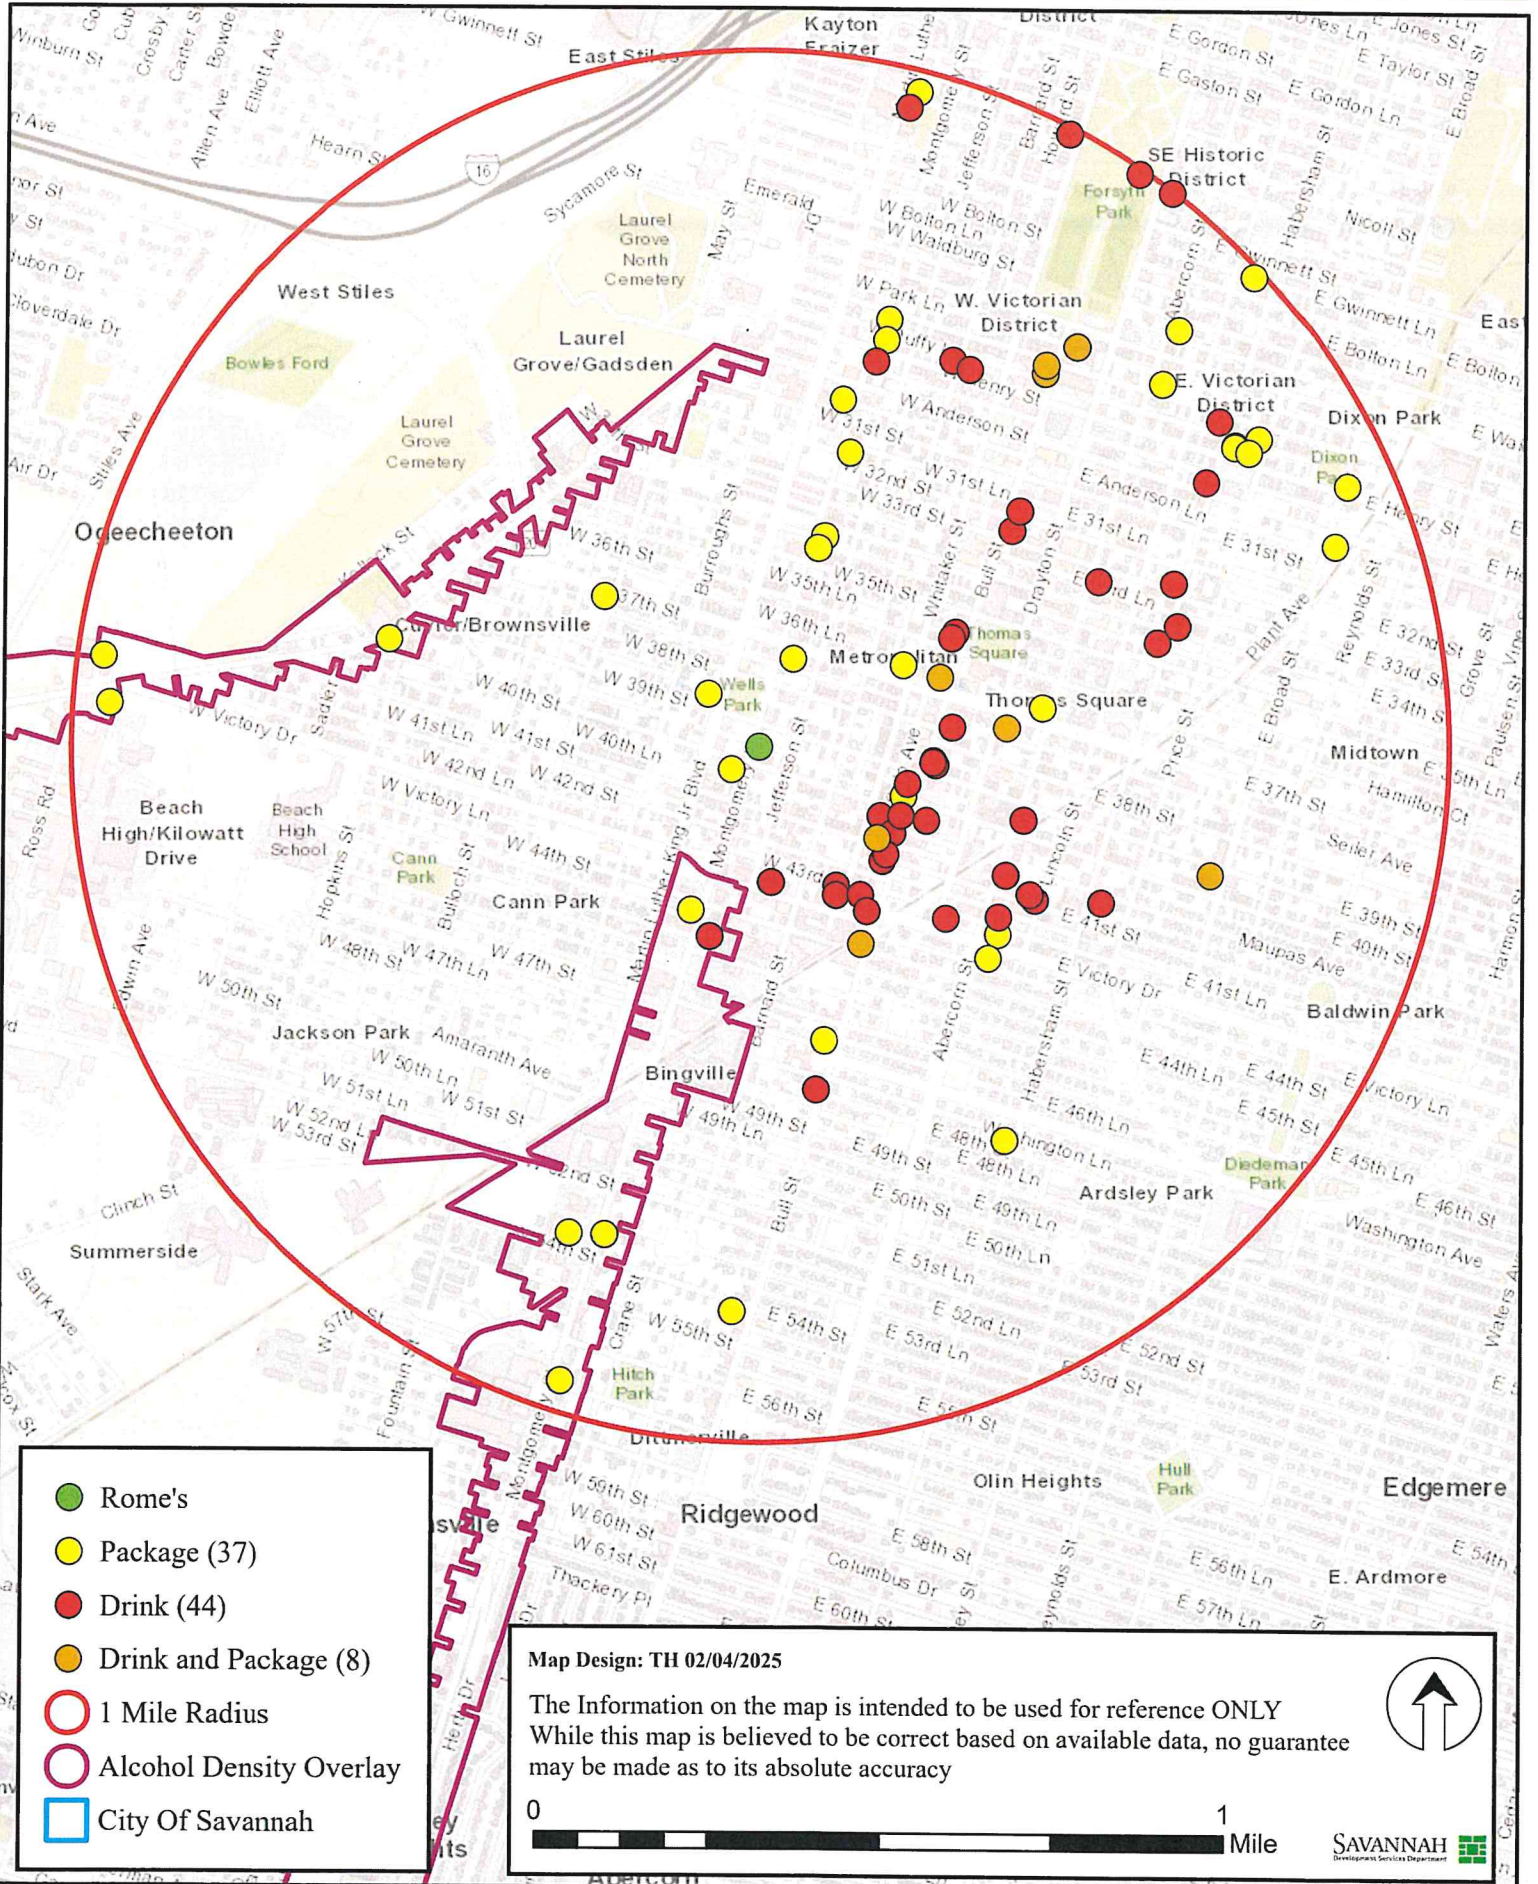

Rome's - 2310 Montgomery St

- Rome's
- Package (37)
- Drink (44)
- Drink and Package (8)
- 1 Mile Radius
- Alcohol Density Overlay
- City Of Savannah

Map Design: TH 02/04/2025

The Information on the map is intended to be used for reference ONLY
 While this map is believed to be correct based on available data, no guarantee may be made as to its absolute accuracy