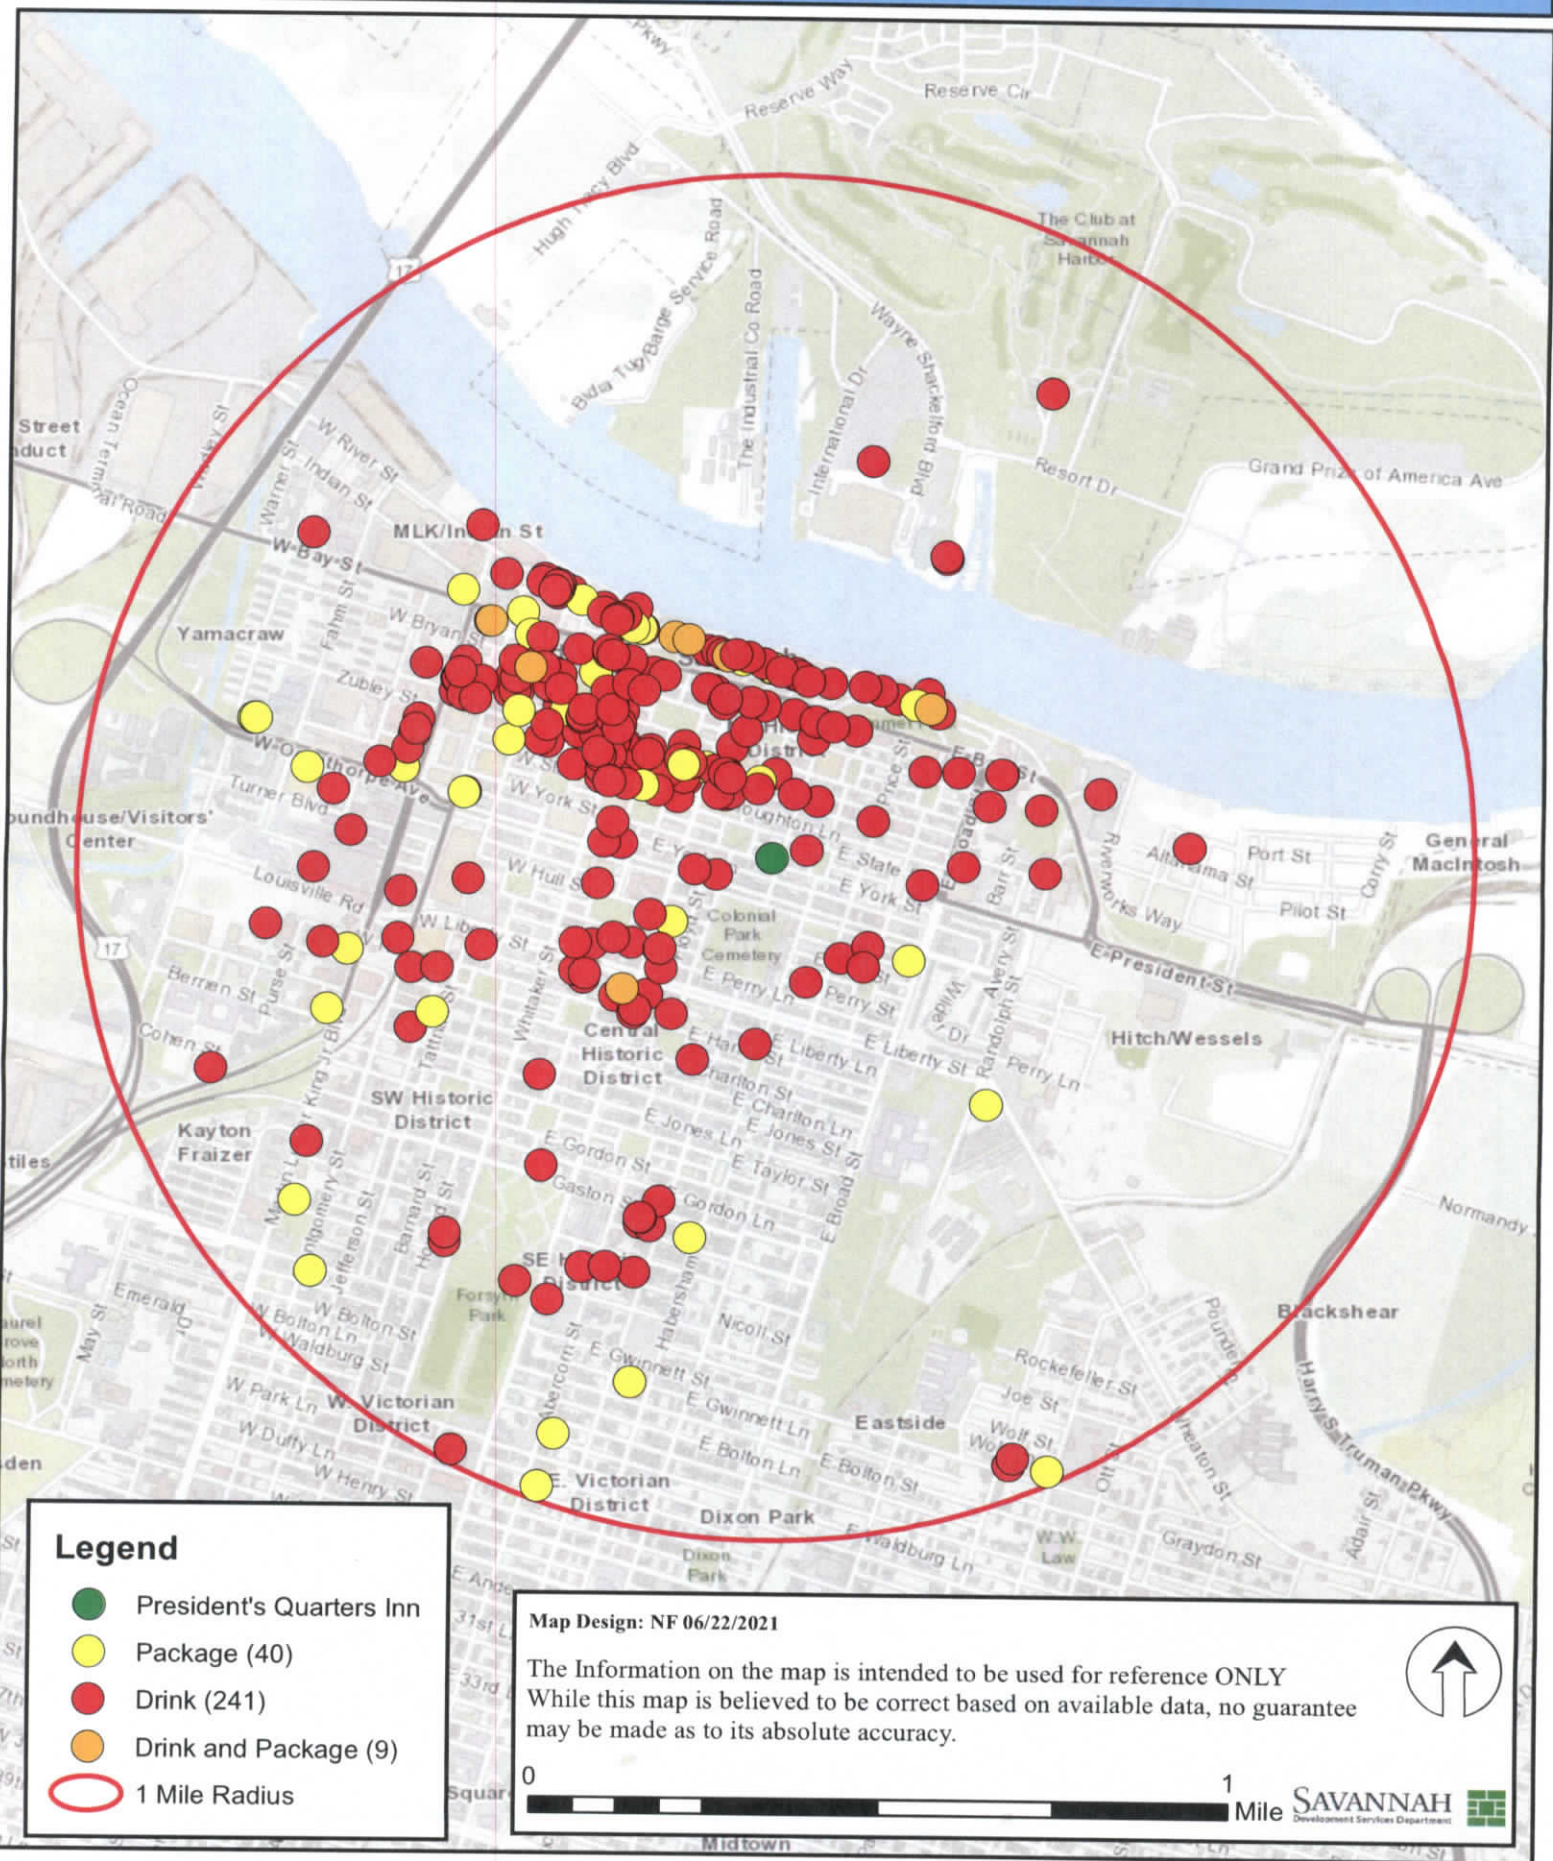

President's Quarters Inn - 225 E President St

Legend

- President's Quarters Inn
- Package (40)
- Drink (241)
- Drink and Package (9)
- 1 Mile Radius

Map Design: NF 06/22/2021

The Information on the map is intended to be used for reference ONLY
 While this map is believed to be correct based on available data, no guarantee
 may be made as to its absolute accuracy.