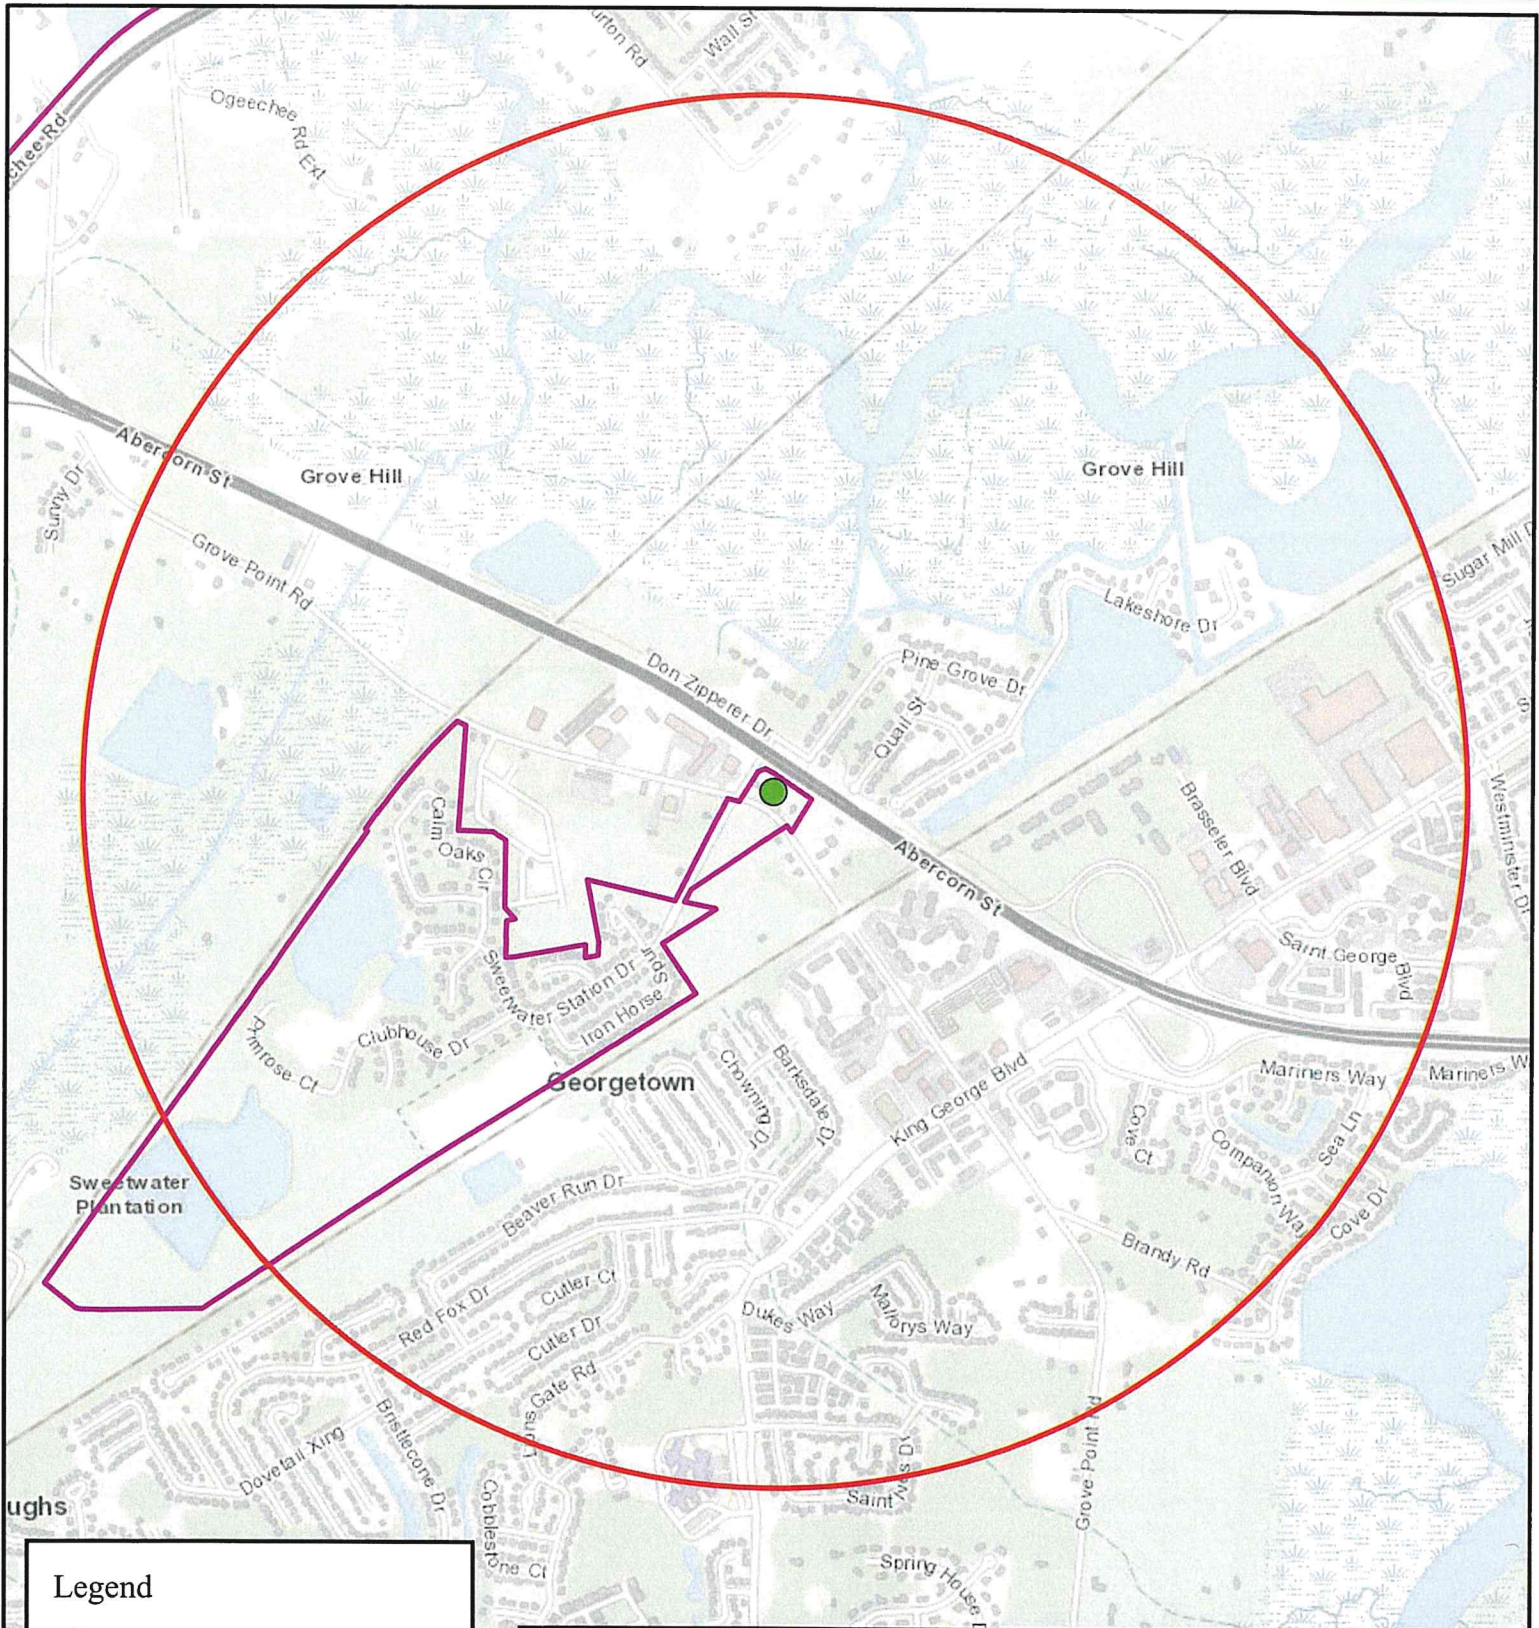

# Parker's #100 - 1750 Grove Point Rd

## Legend

-  Parker's # 100
-  1 Mile Radius
-  Alcohol Density Overlay
-  City Of Savannah

Map Design: NF 04/25/2024

The Information on the map is intended to be used for reference ONLY  
While this map is believed to be correct based on available data, no guarantee  
may be made as to its absolute accuracy