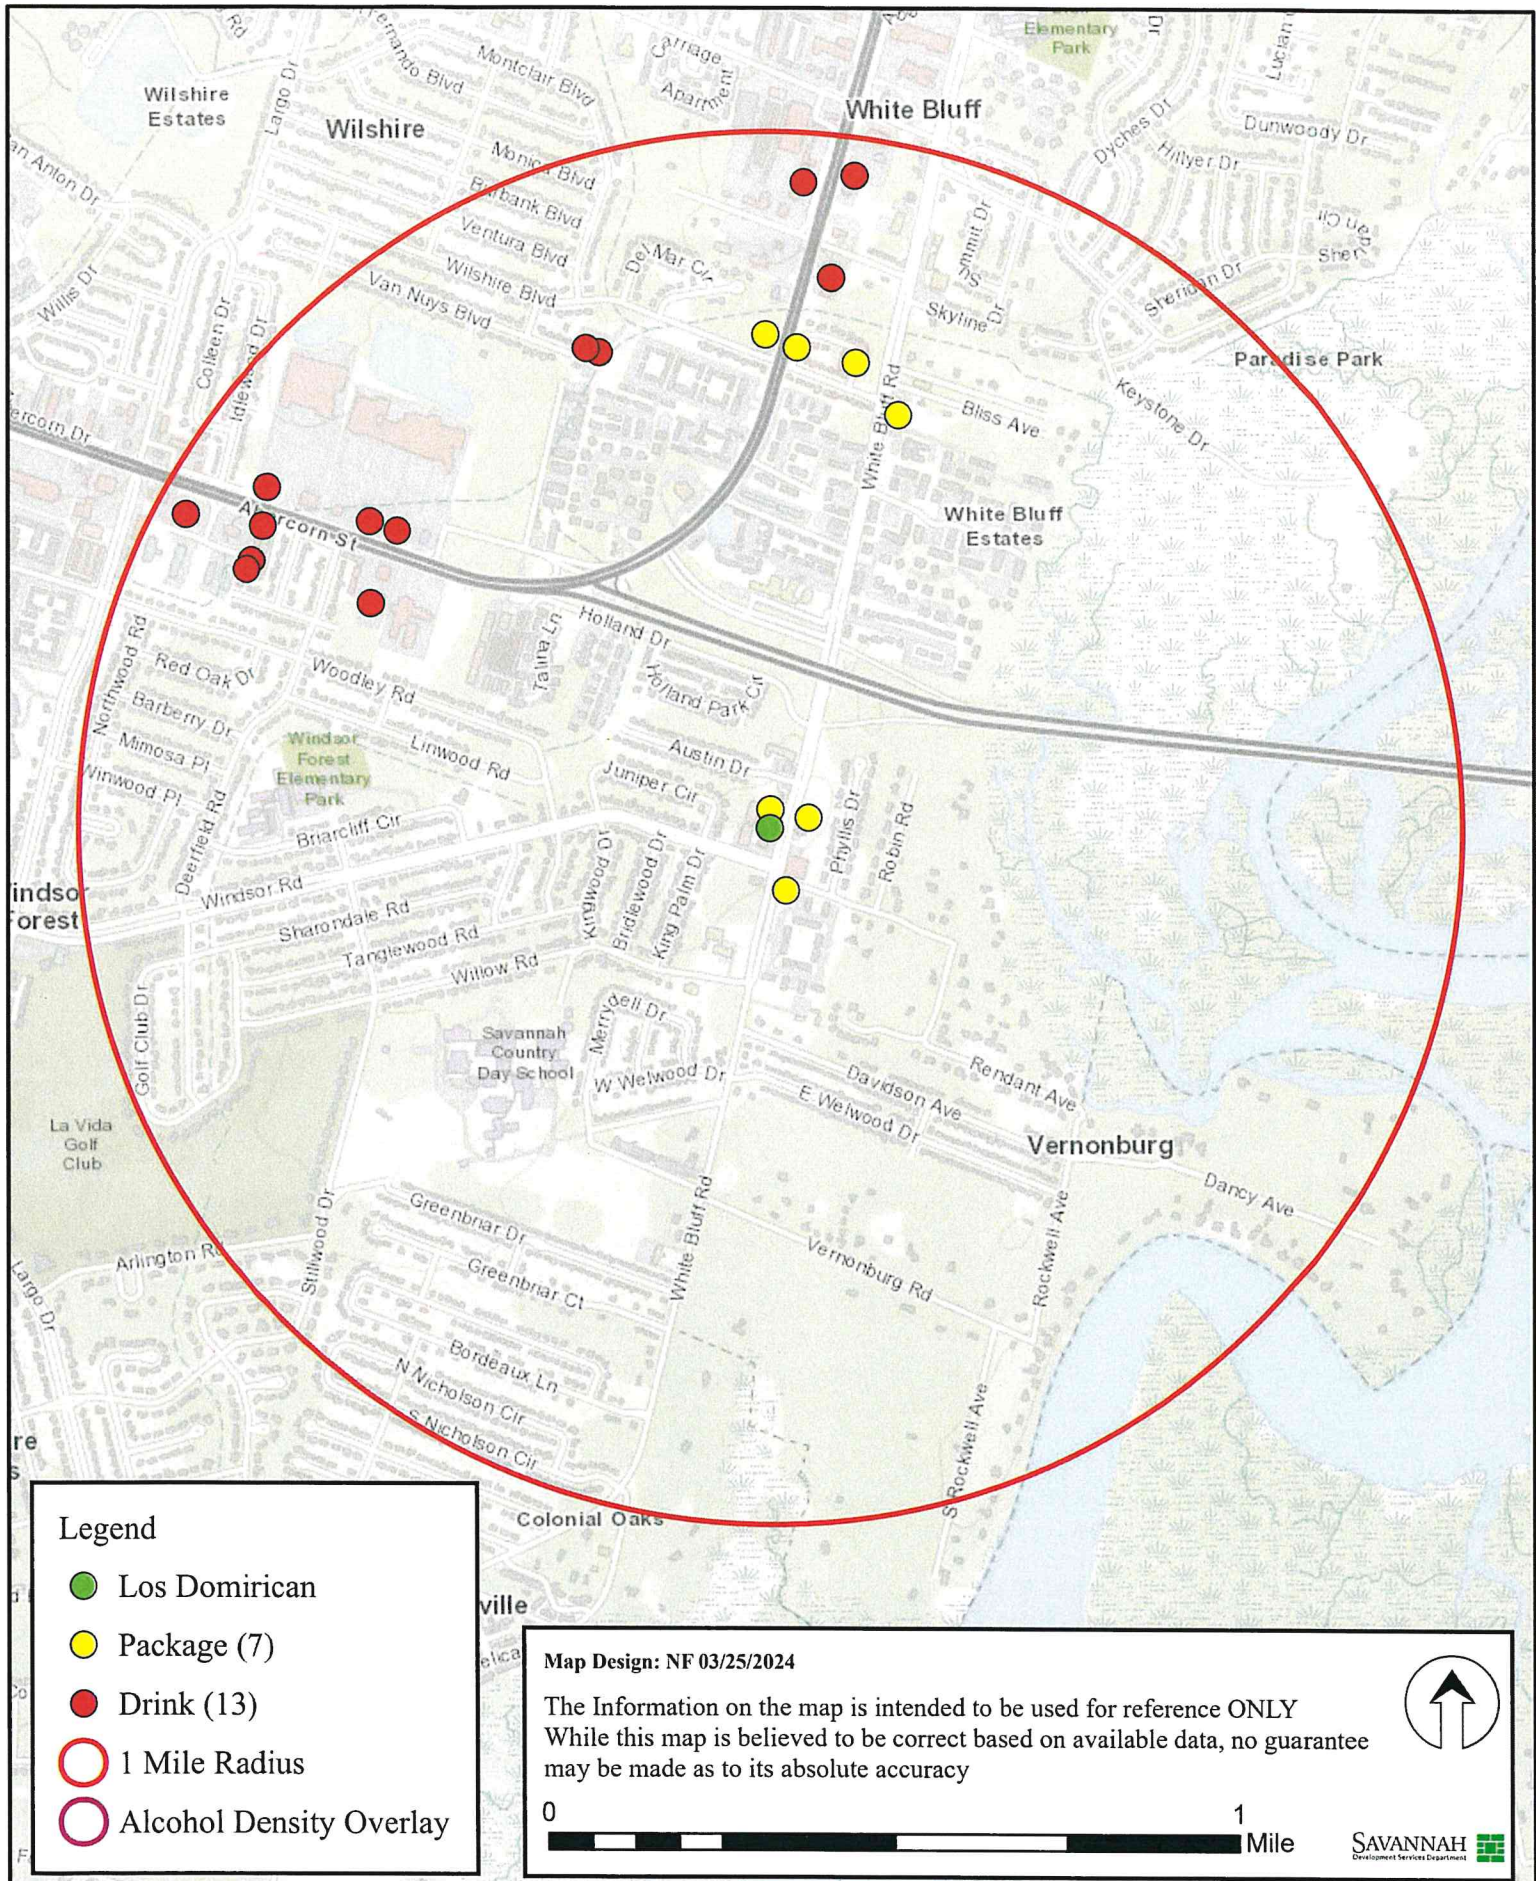

LOS DOMIRICAN - 12411 WHITE BLUFF RD #A

Legend

- Los Domirican
- Package (7)
- Drink (13)
- 1 Mile Radius
- Alcohol Density Overlay

Map Design: NF 03/25/2024

The Information on the map is intended to be used for reference ONLY
While this map is believed to be correct based on available data, no guarantee
may be made as to its absolute accuracy