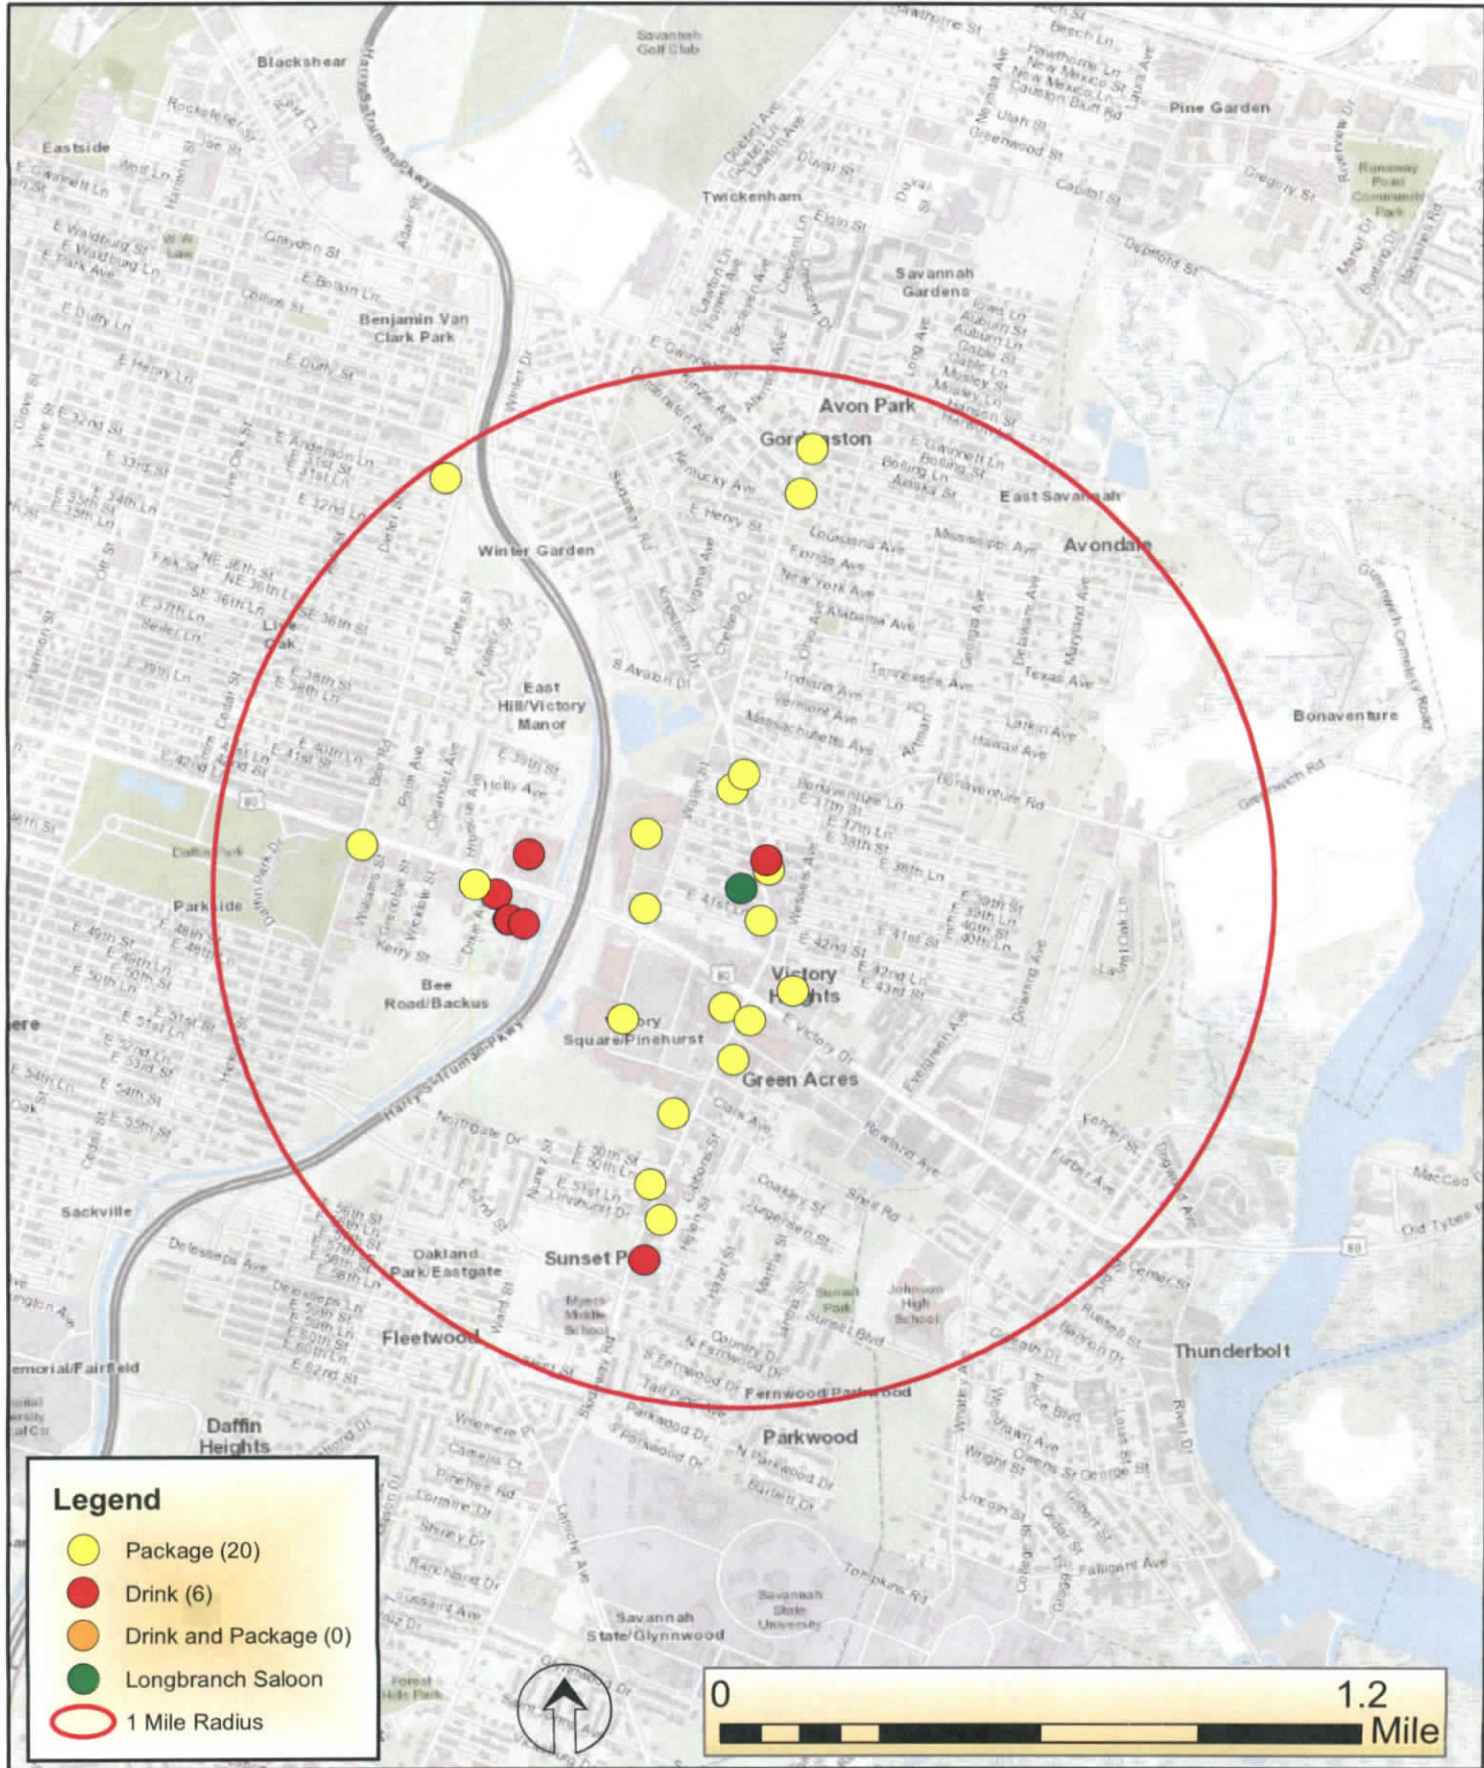

Longbranch Saloon - 2411 Skidaway Rd

Legend

- Package (20)
- Drink (6)
- Drink and Package (0)
- Longbranch Saloon
- 1 Mile Radius