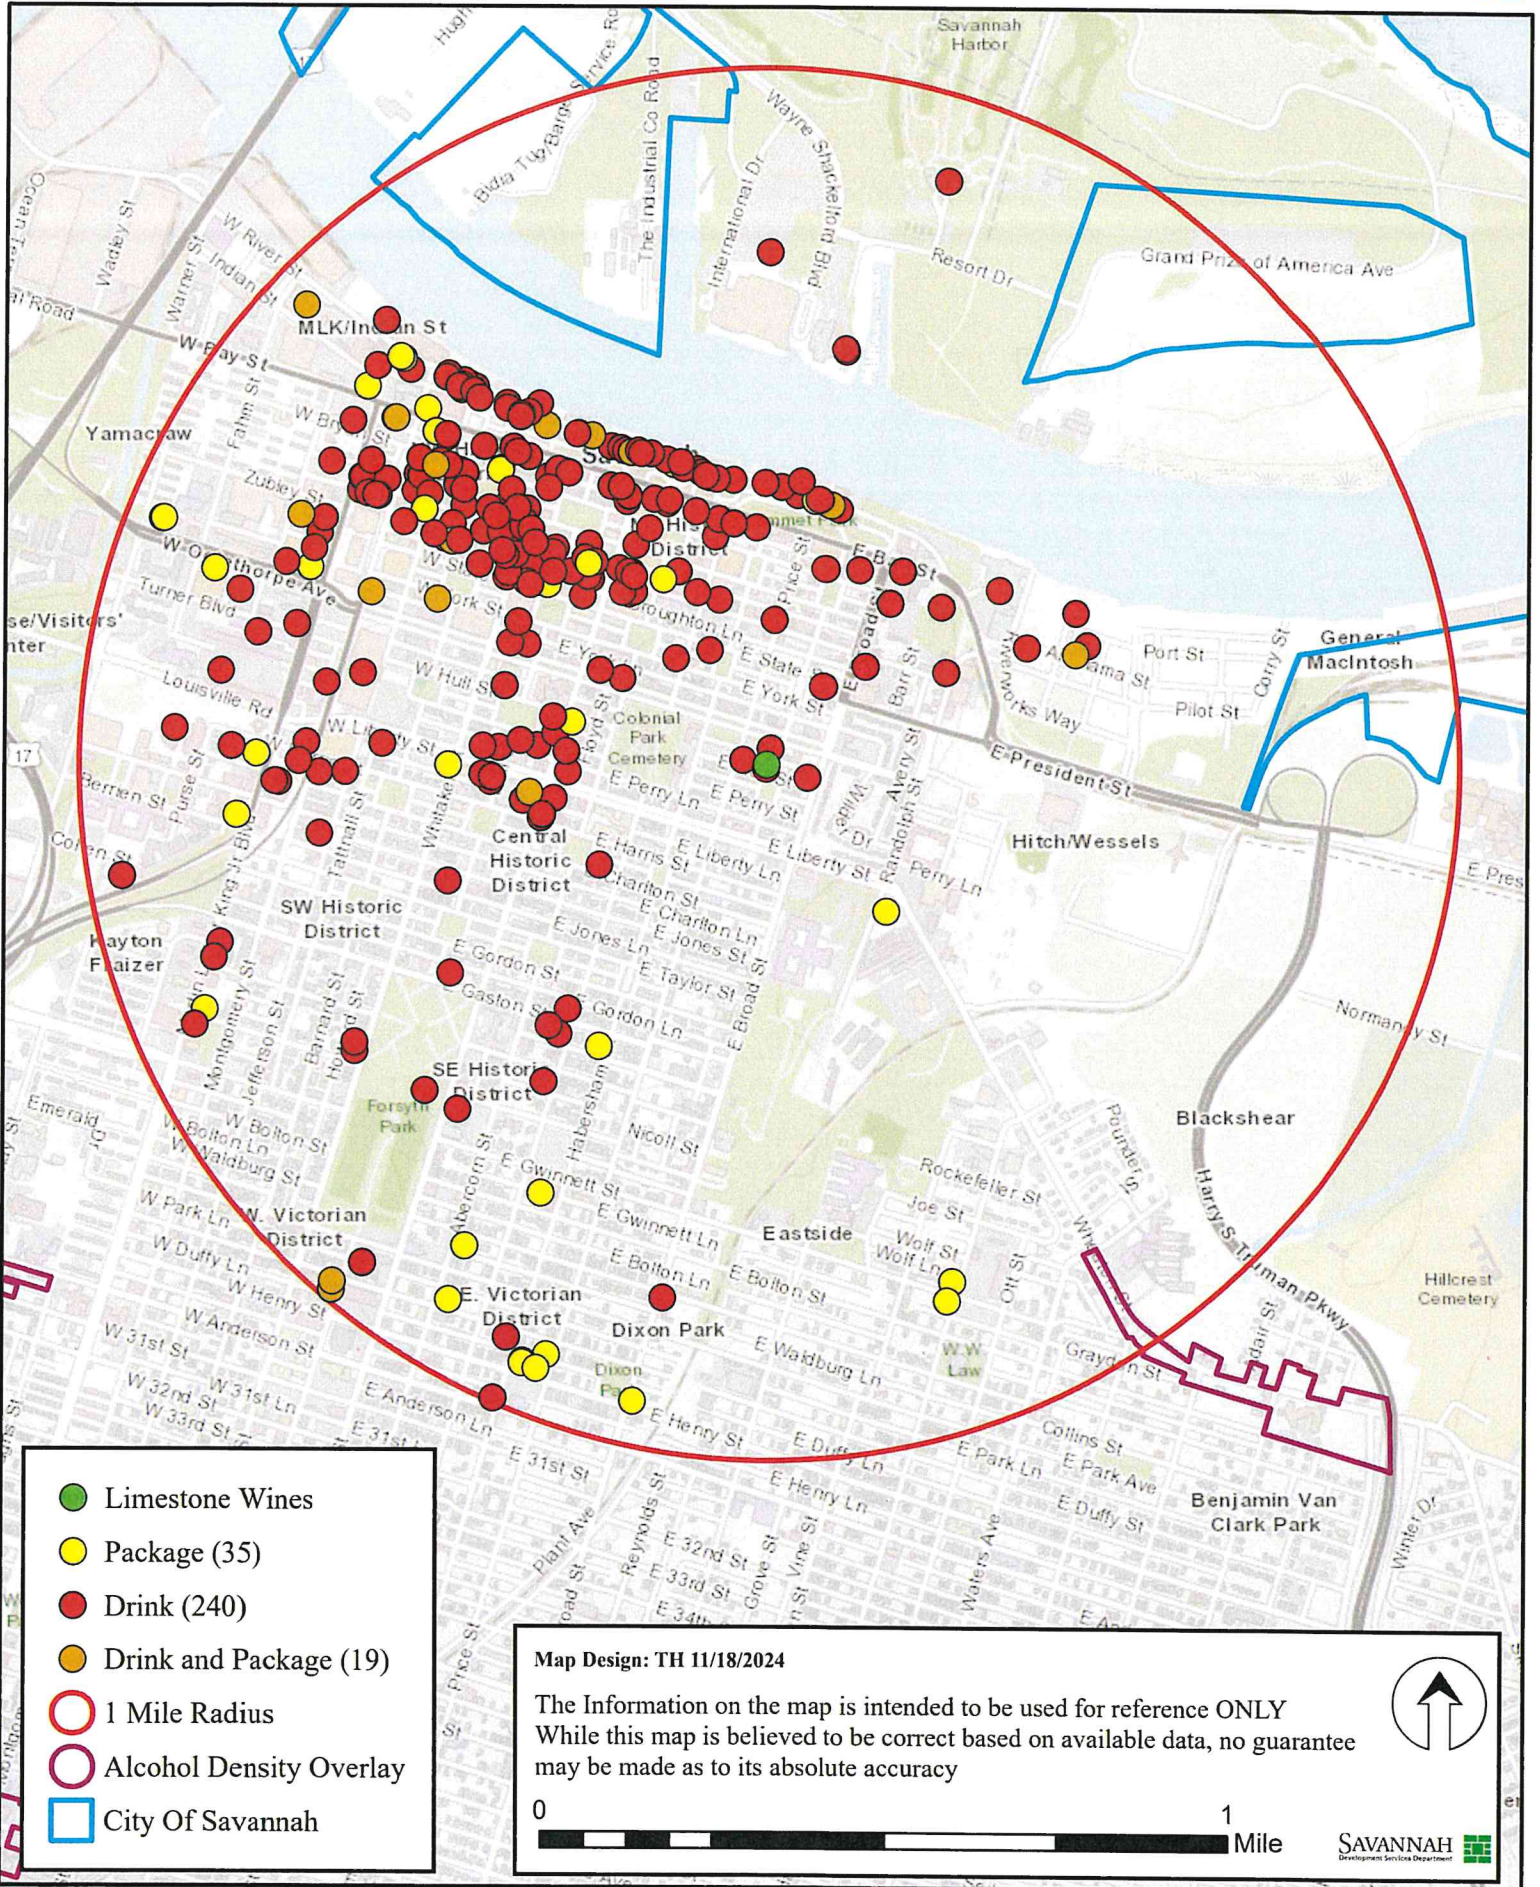

# Limestone Wines - 513 E Oglethorpe Ave

- Limestone Wines
- Package (35)
- Drink (240)
- Drink and Package (19)
- 1 Mile Radius
- Alcohol Density Overlay
- City Of Savannah

Map Design: TH 11/18/2024

The Information on the map is intended to be used for reference ONLY  
 While this map is believed to be correct based on available data, no guarantee  
 may be made as to its absolute accuracy