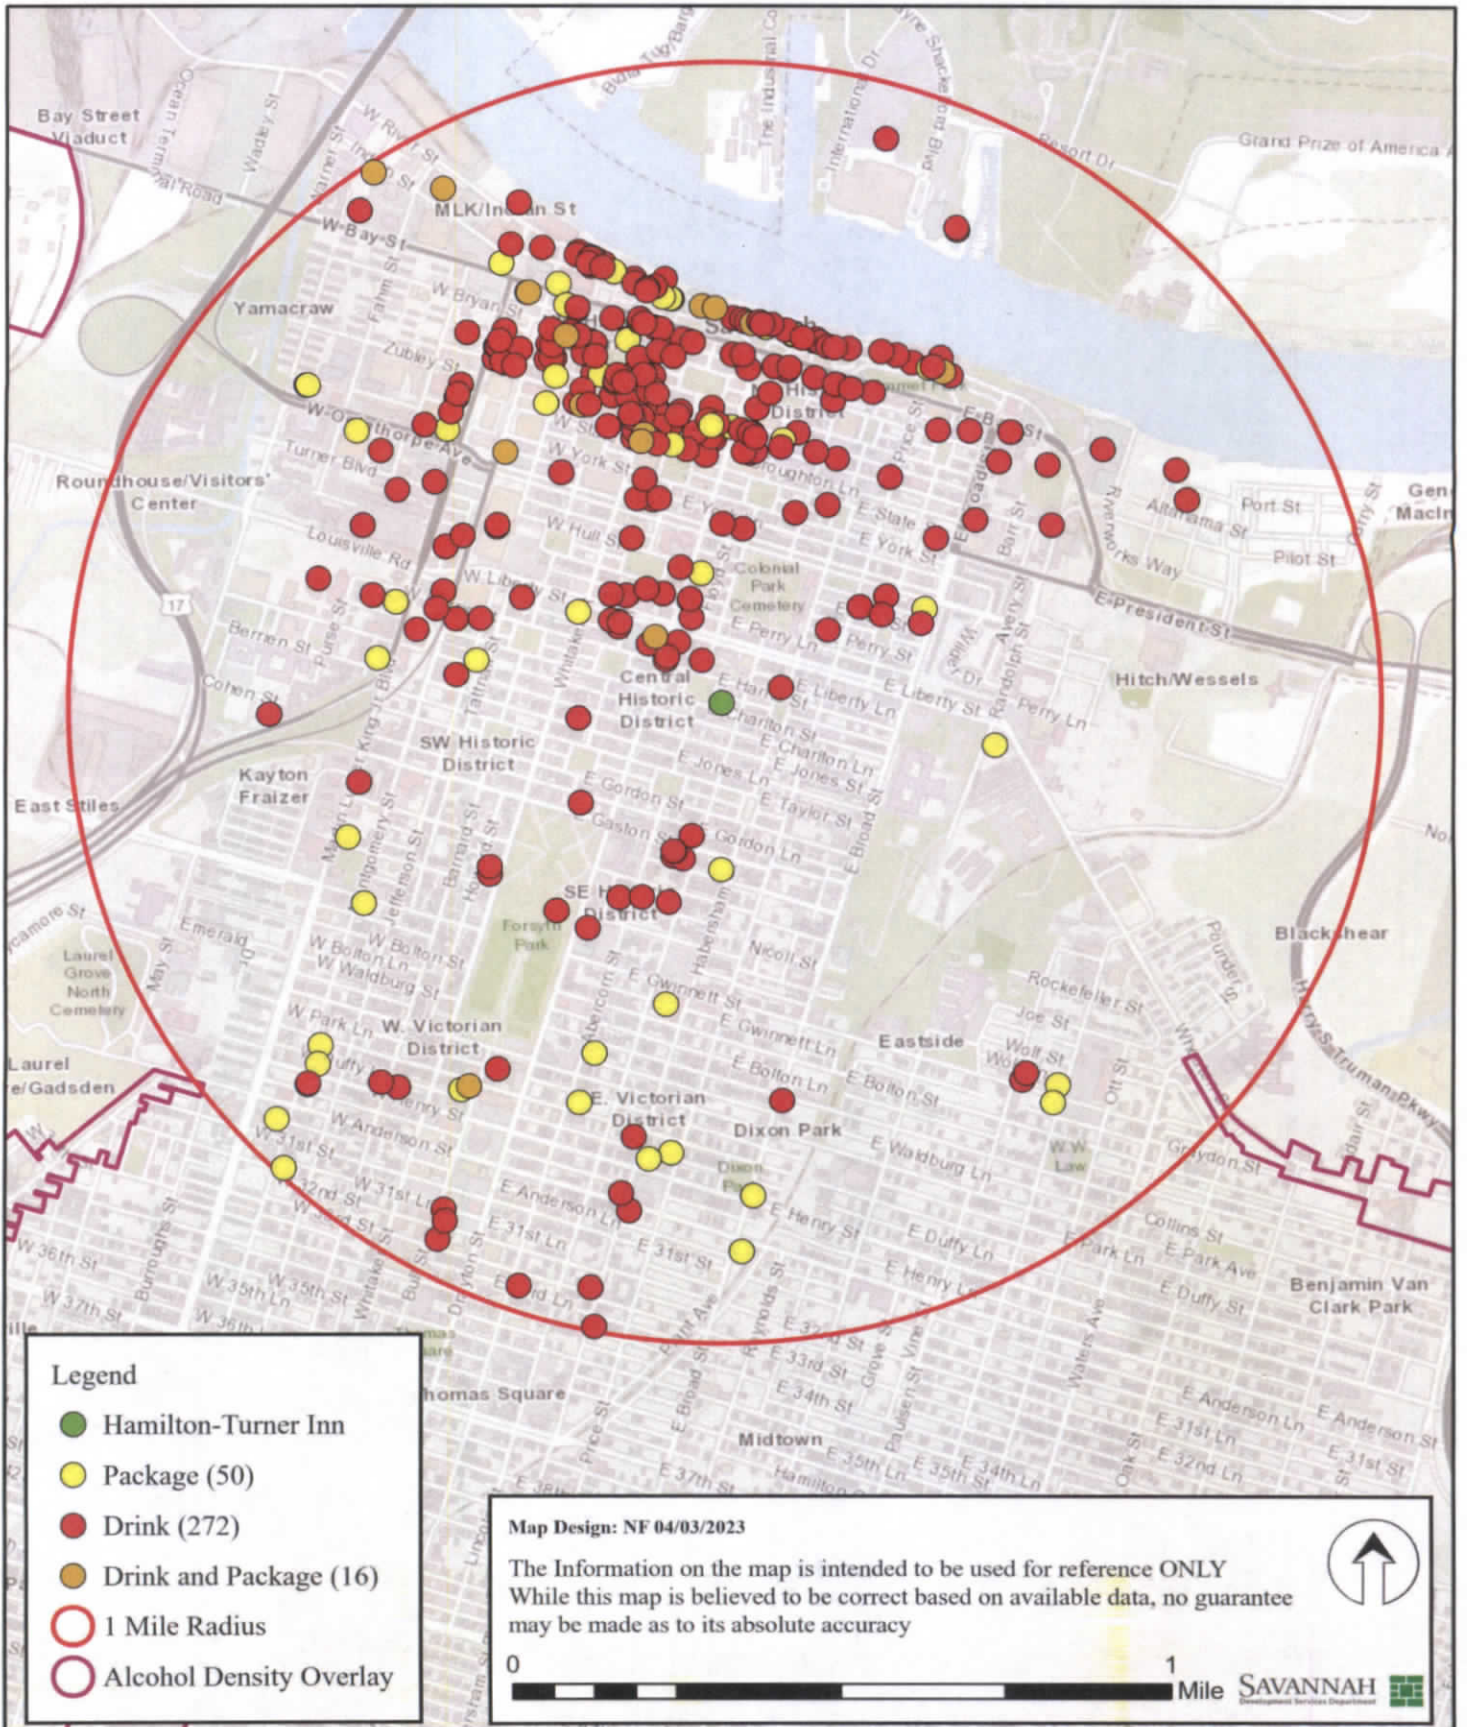

Hamilton-Turner Inn - 330 Abercorn St.

Legend

- Hamilton-Turner Inn
- Package (50)
- Drink (272)
- Drink and Package (16)
- 1 Mile Radius
- Alcohol Density Overlay

Map Design: NF 04/03/2023

The Information on the map is intended to be used for reference ONLY
 While this map is believed to be correct based on available data, no guarantee
 may be made as to its absolute accuracy