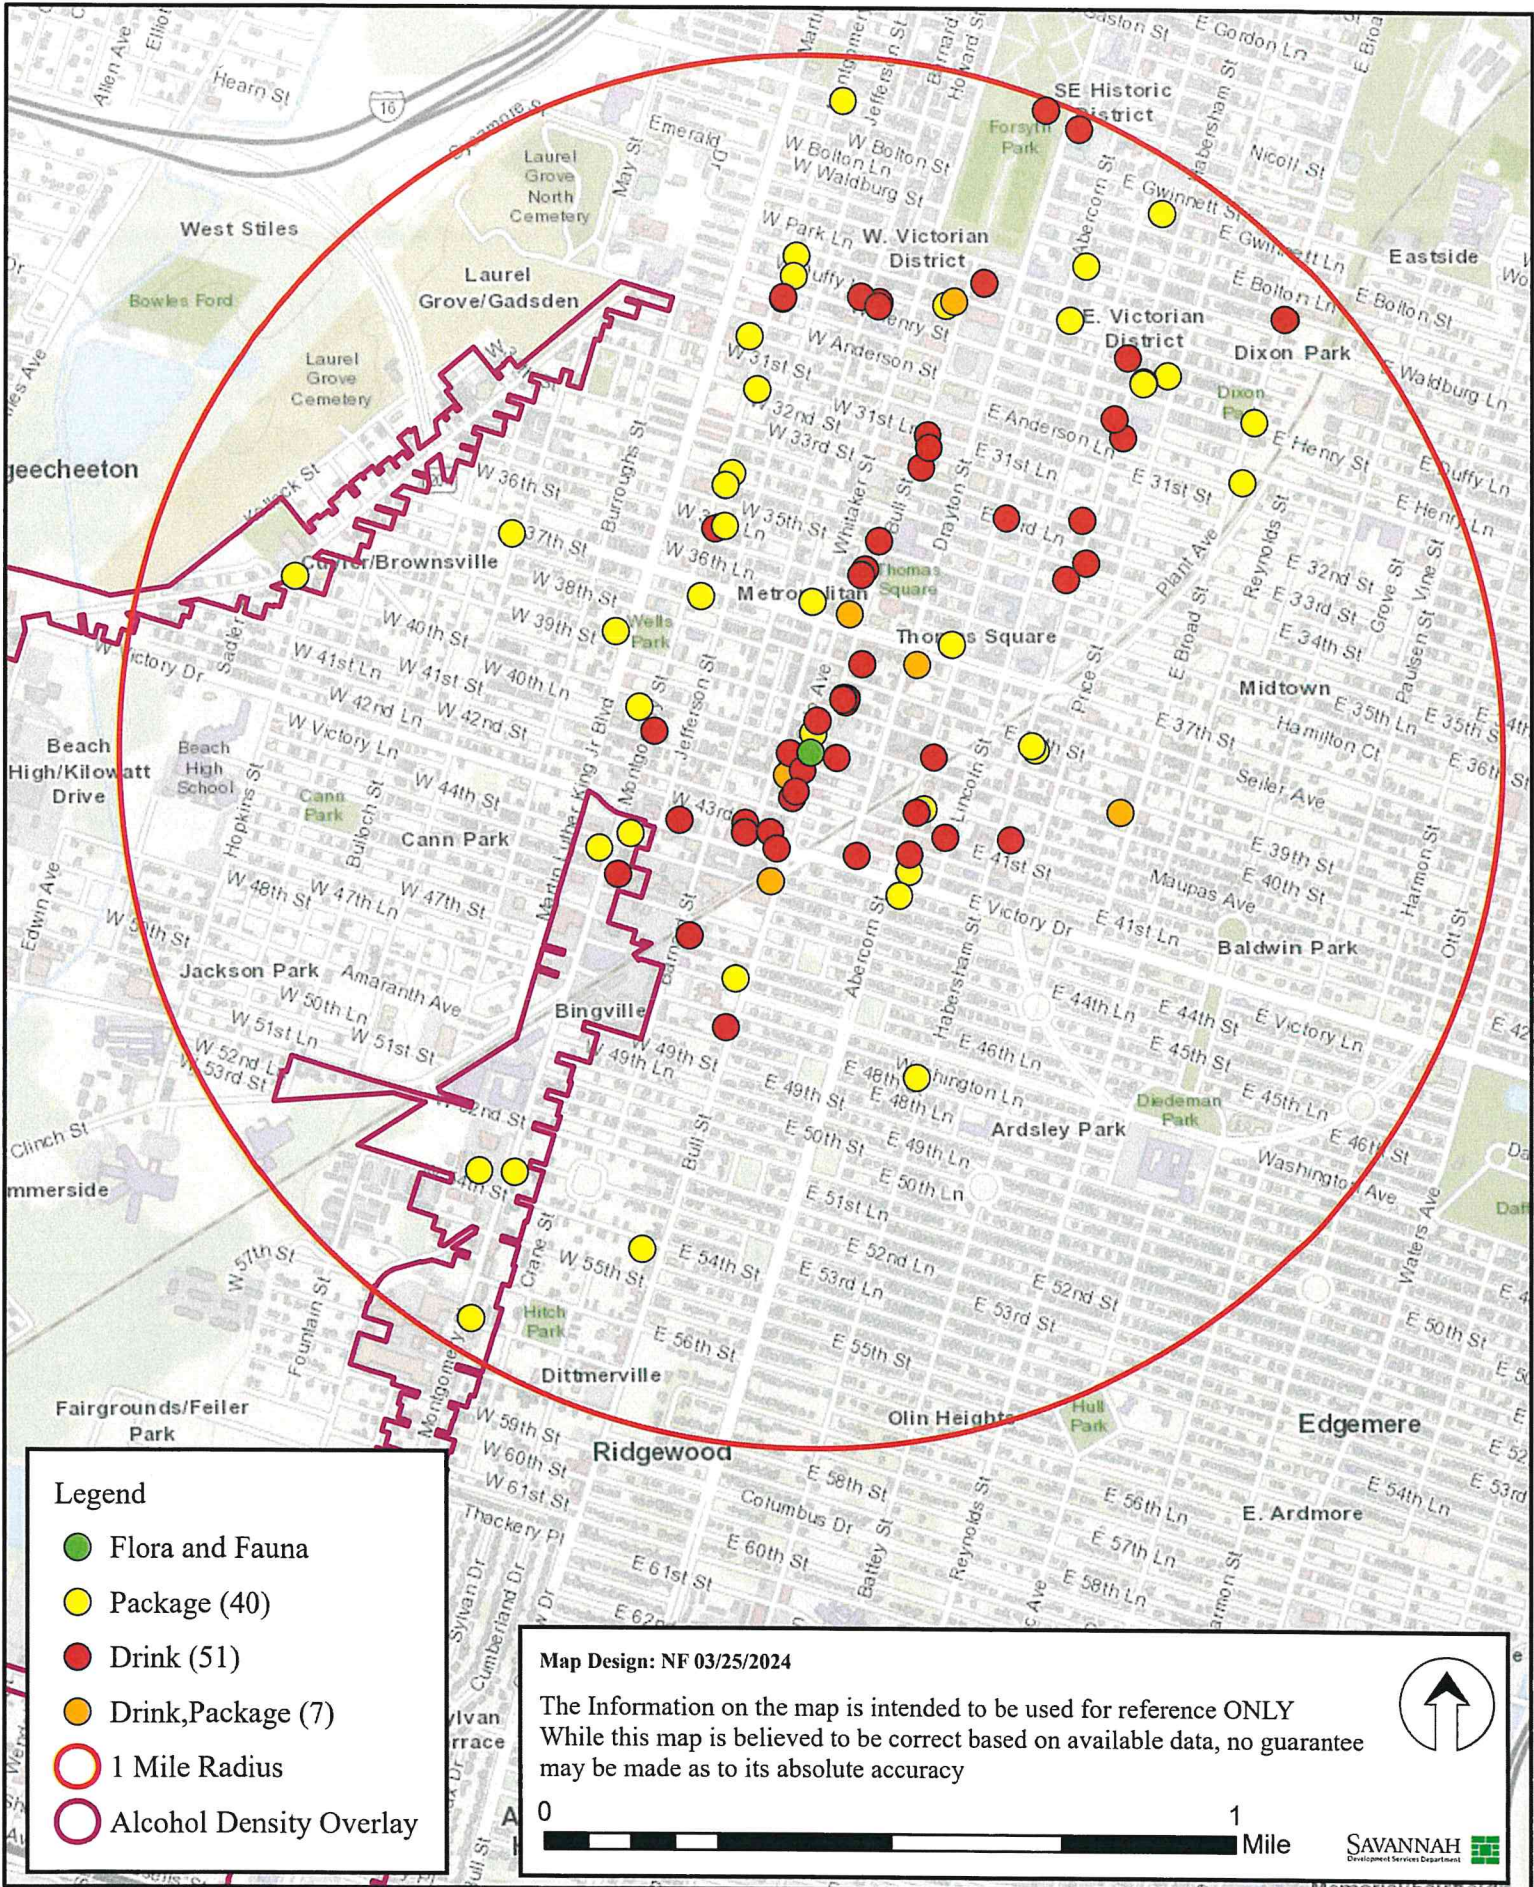

Flora and Fauna - 2401 Bull St

Legend

- Flora and Fauna
- Package (40)
- Drink (51)
- Drink, Package (7)
- 1 Mile Radius
- Alcohol Density Overlay

Map Design: NF 03/25/2024

The Information on the map is intended to be used for reference ONLY
 While this map is believed to be correct based on available data, no guarantee may be made as to its absolute accuracy

0 1 Mile