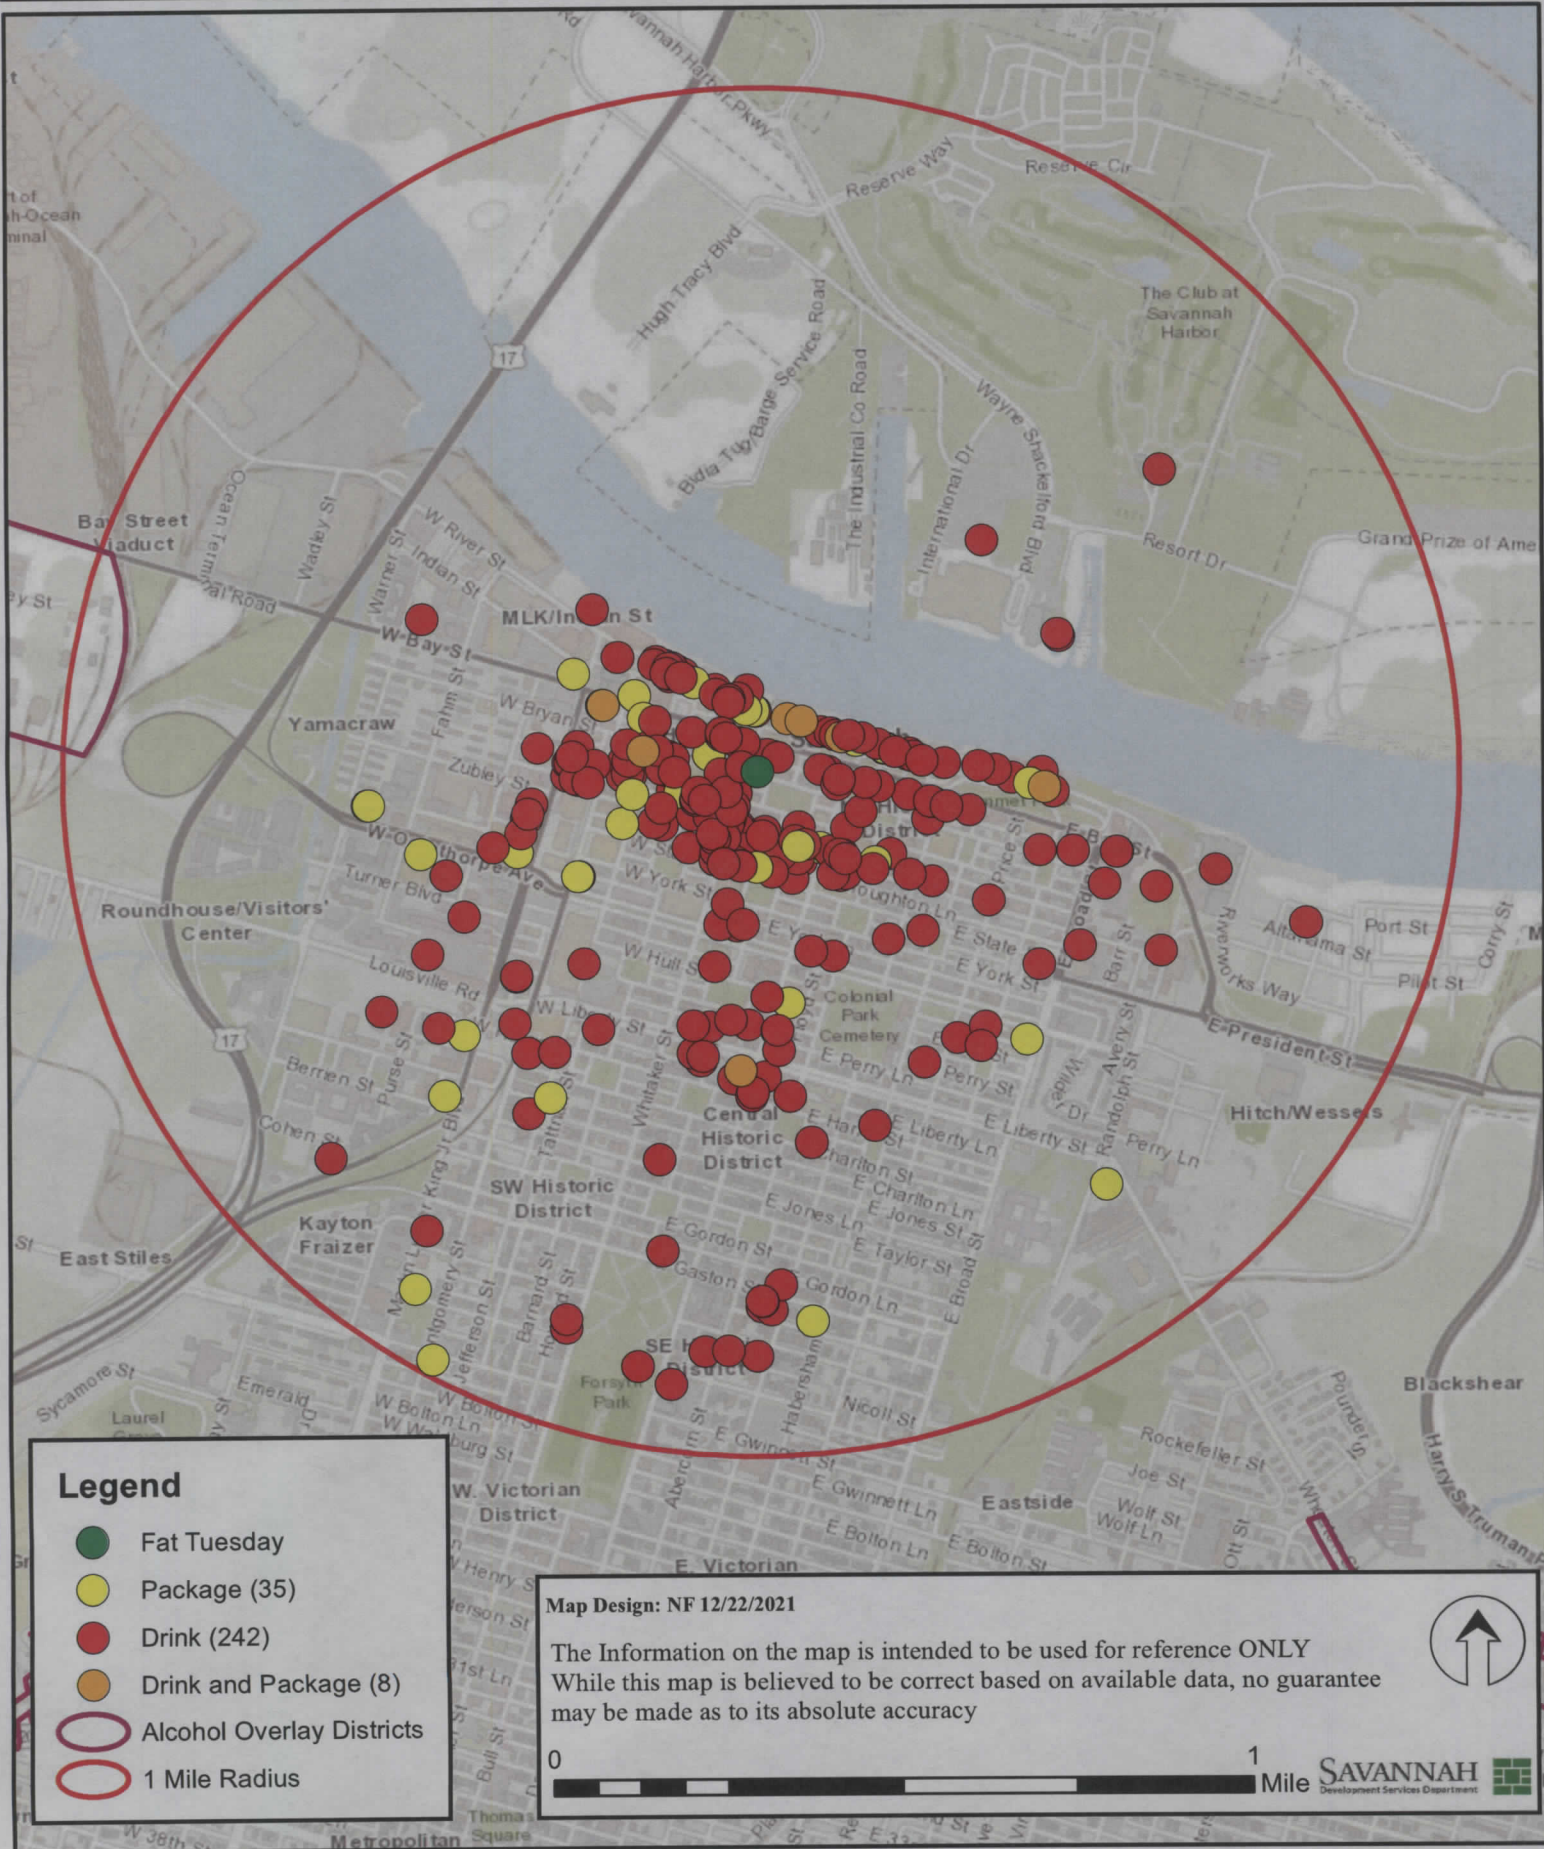

Fat Tuesday - Savannah - 22 W. Bryan St.

Legend

- Fat Tuesday
- Package (35)
- Drink (242)
- Drink and Package (8)
- Alcohol Overlay Districts
- 1 Mile Radius

Map Design: NF 12/22/2021

The Information on the map is intended to be used for reference ONLY
 While this map is believed to be correct based on available data, no guarantee
 may be made as to its absolute accuracy