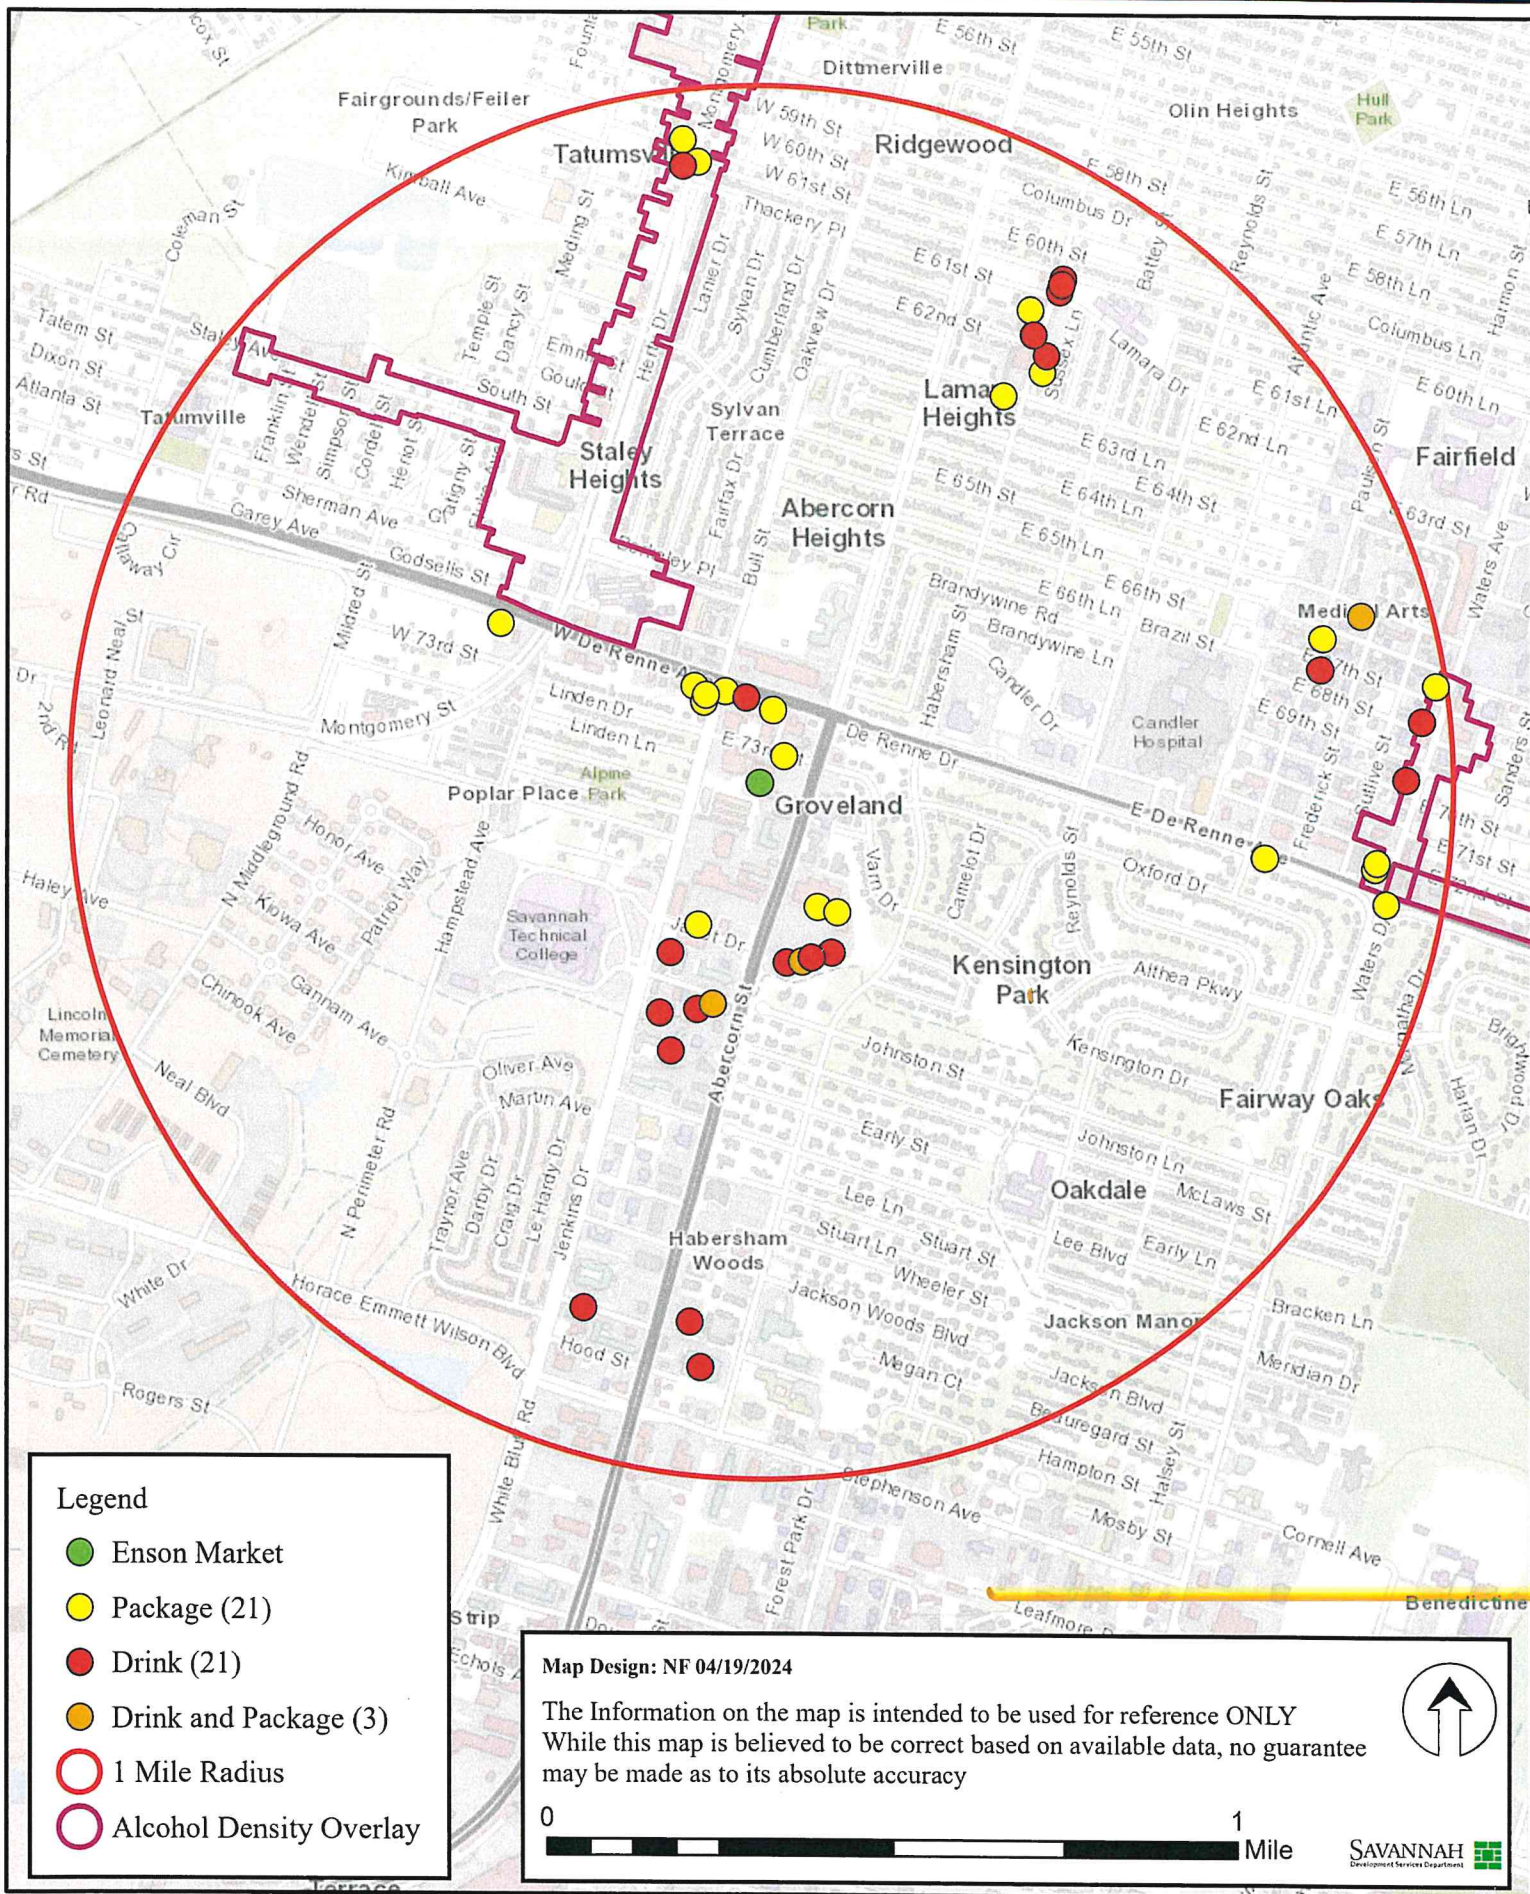

Enson Market- 5501 Abercorn St

Legend

- Enson Market
- Package (21)
- Drink (21)
- Drink and Package (3)
- 1 Mile Radius
- Alcohol Density Overlay

Map Design: NF 04/19/2024

The Information on the map is intended to be used for reference ONLY
While this map is believed to be correct based on available data, no guarantee
may be made as to its absolute accuracy