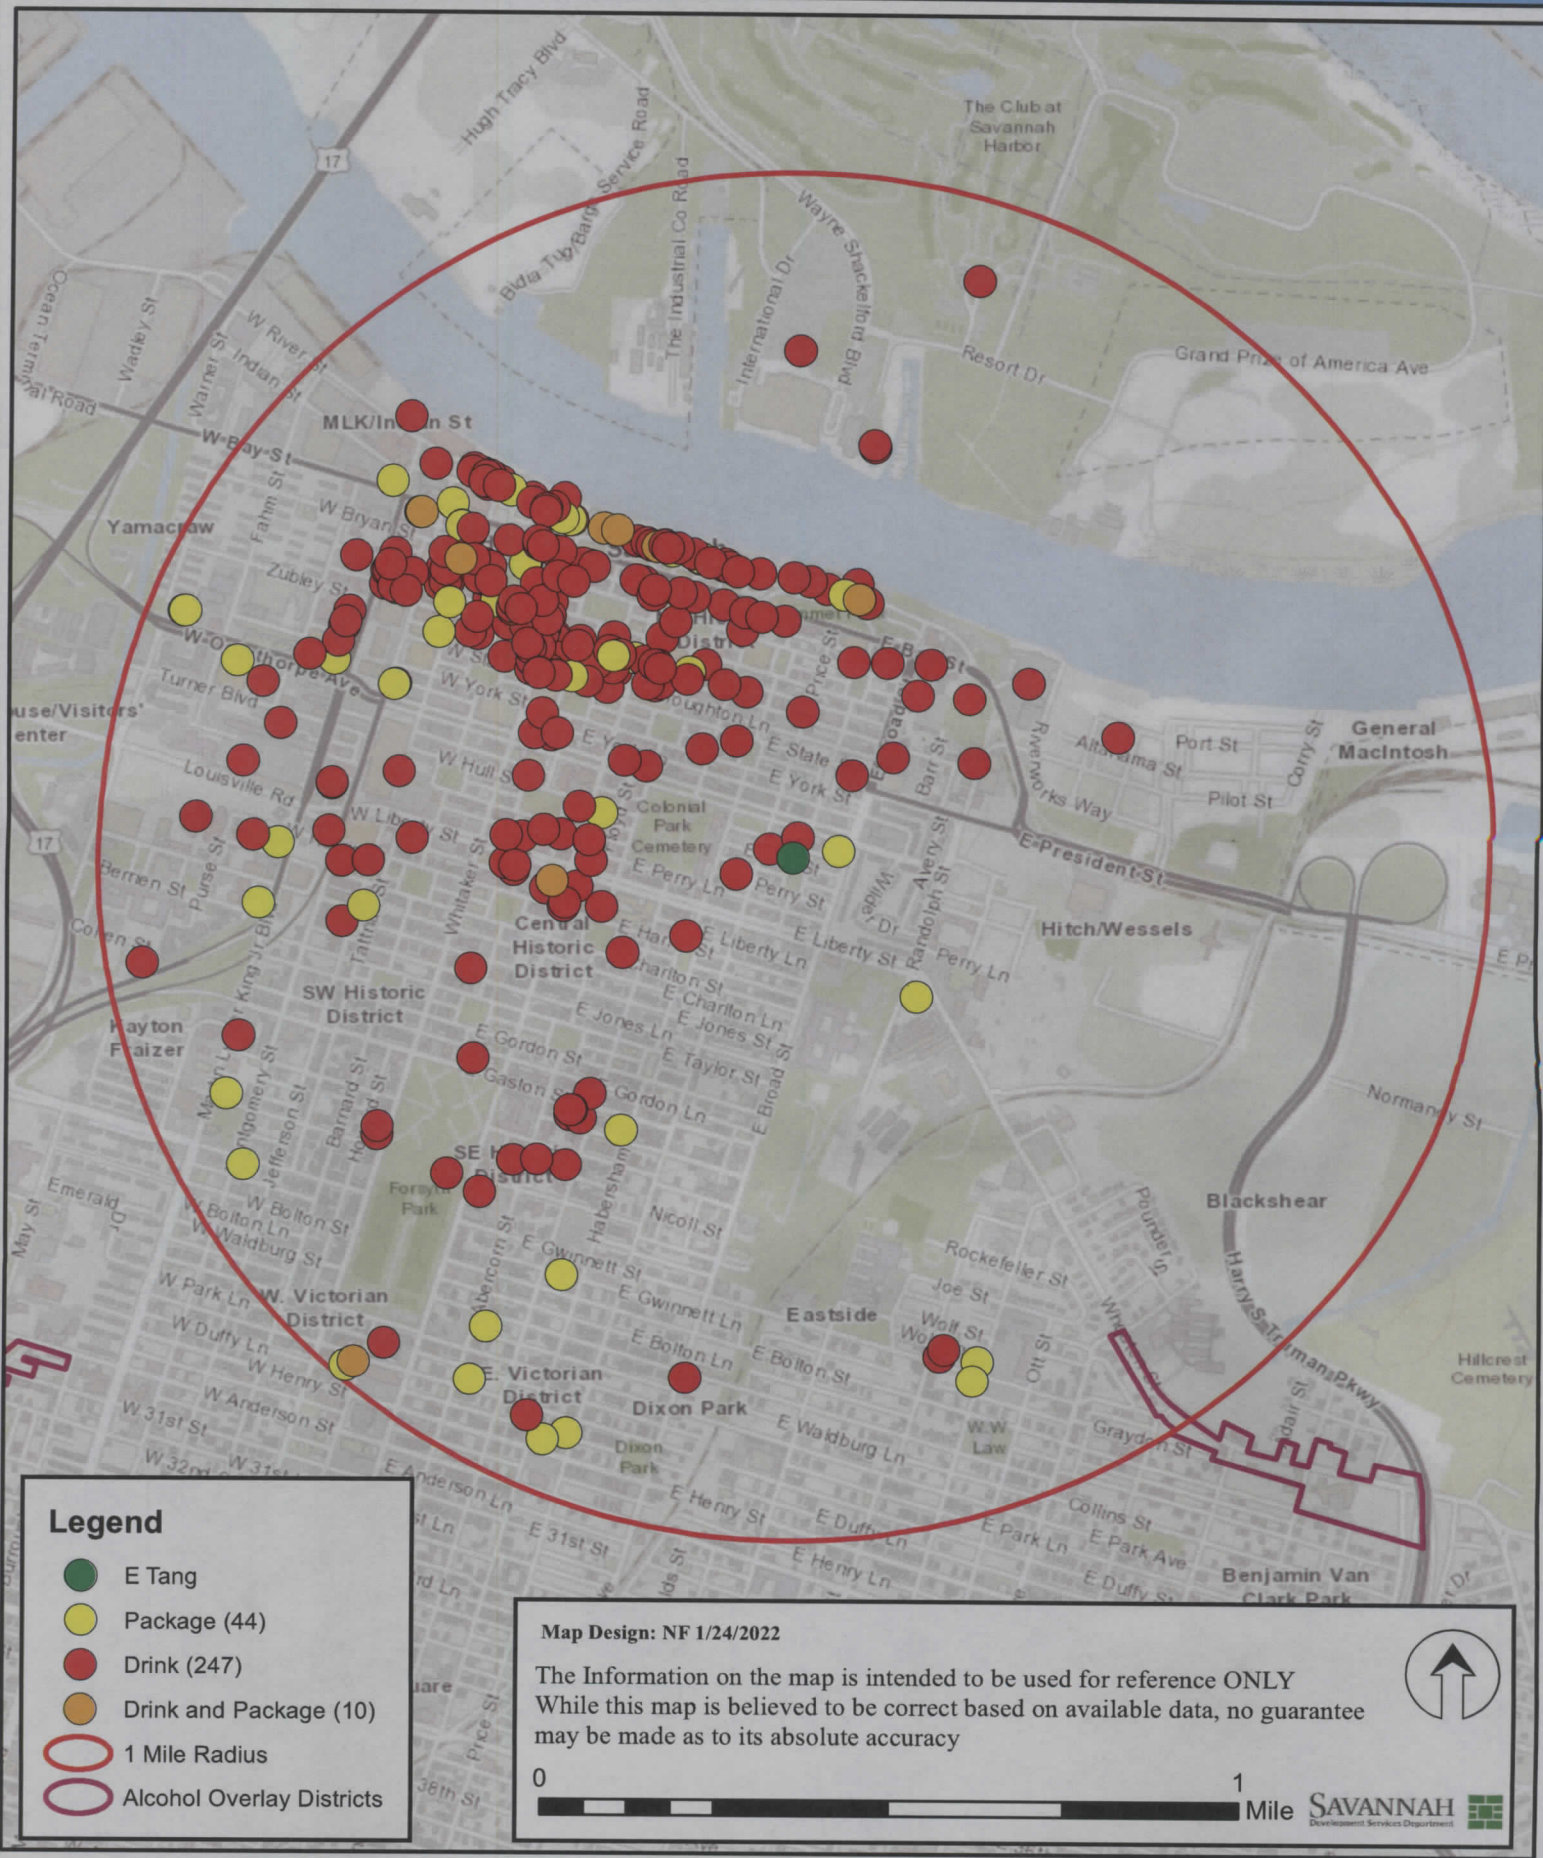

E Tang - 513 E Oglethorpe Ave # H

Legend

- E Tang
- Package (44)
- Drink (247)
- Drink and Package (10)
- 1 Mile Radius
- Alcohol Overlay Districts

Map Design: NF 1/24/2022

The Information on the map is intended to be used for reference ONLY
 While this map is believed to be correct based on available data, no guarantee
 may be made as to its absolute accuracy