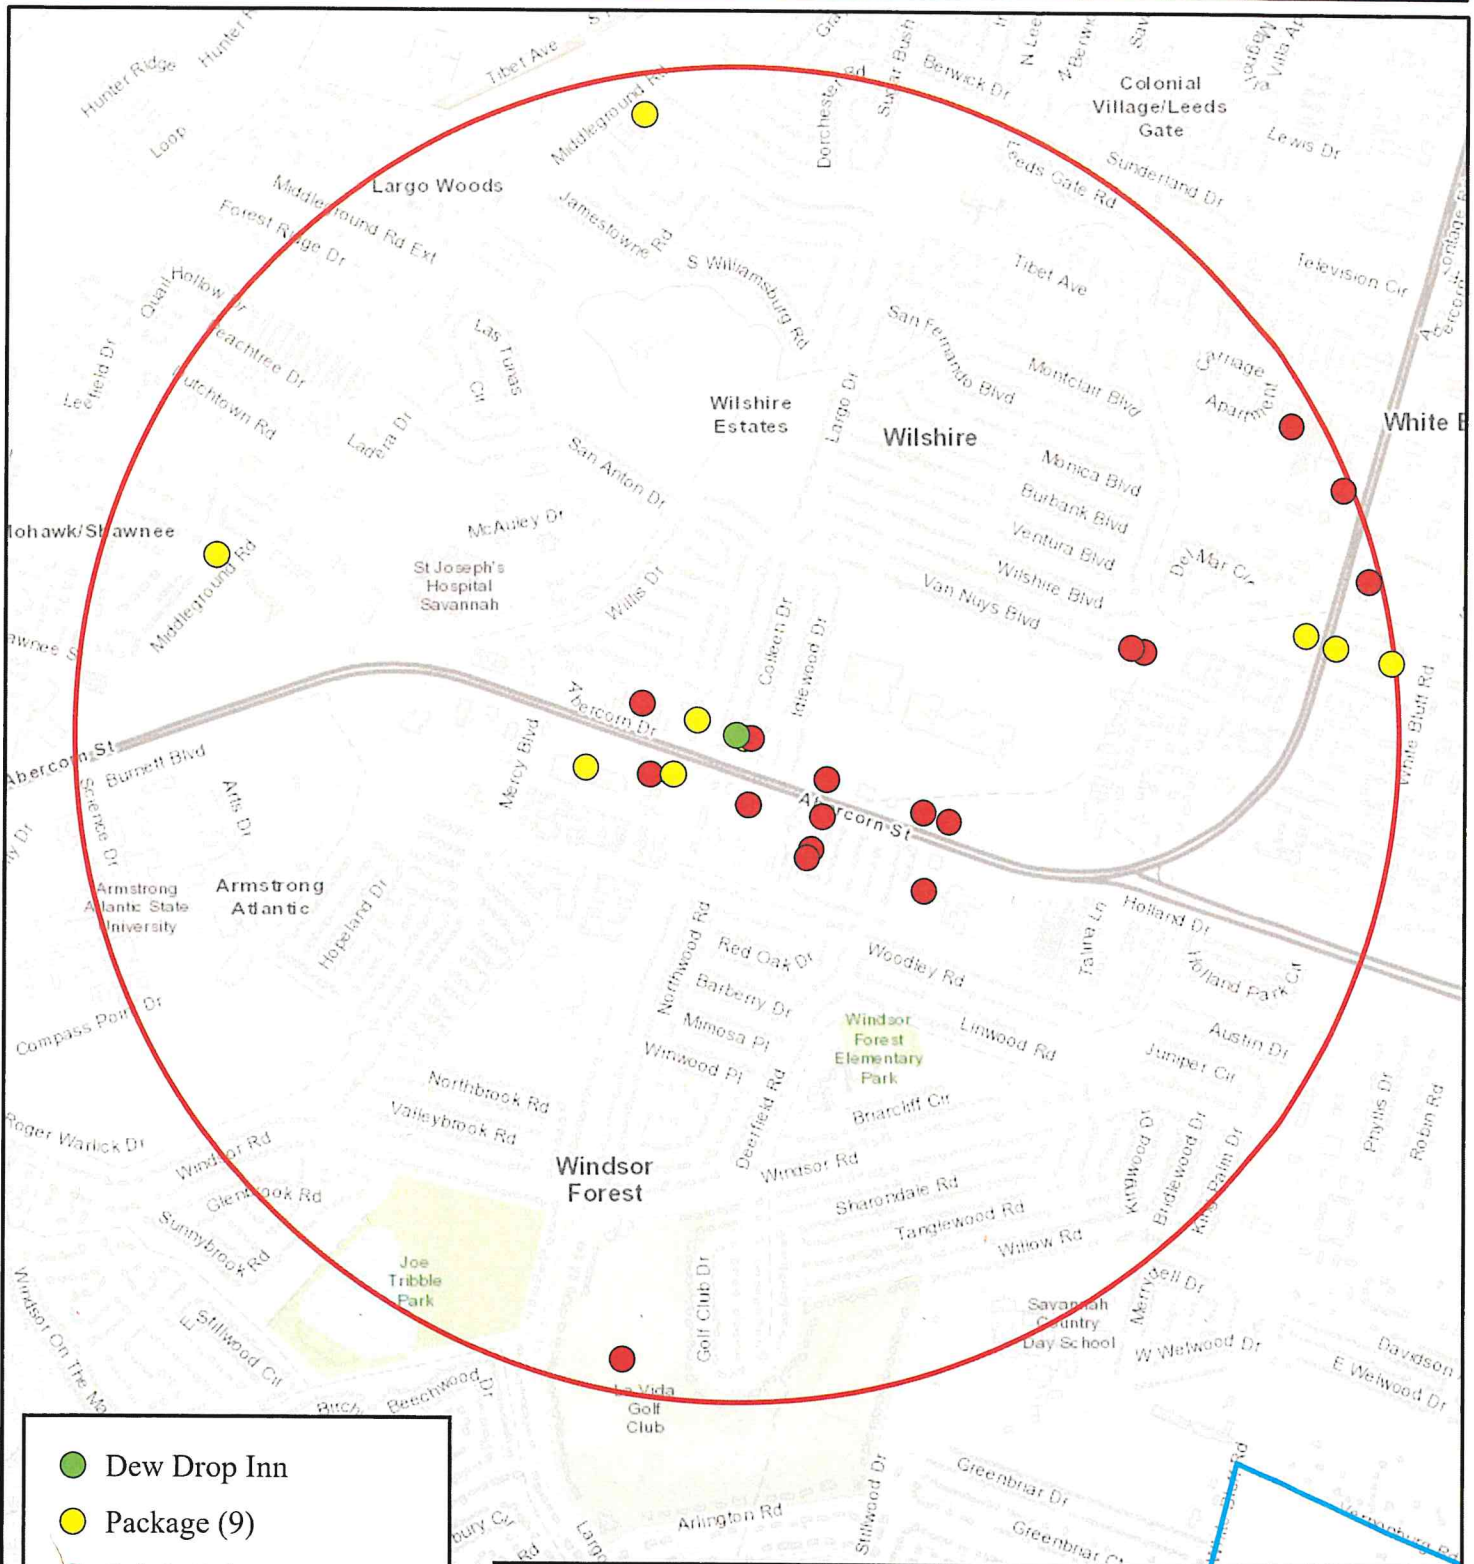

Dew Drop Inn - 11432 Abercorn St

- Dew Drop Inn
- Package (9)
- Drink (17)
- 1 Mile Radius
- Alcohol Density Overlay
- City Of Savannah

Map Design: TH 12/31/2024

The Information on the map is intended to be used for reference ONLY
 While this map is believed to be correct based on available data, no guarantee may be made as to its absolute accuracy

0

1 Mile

SAVANNAH
Development Services Department