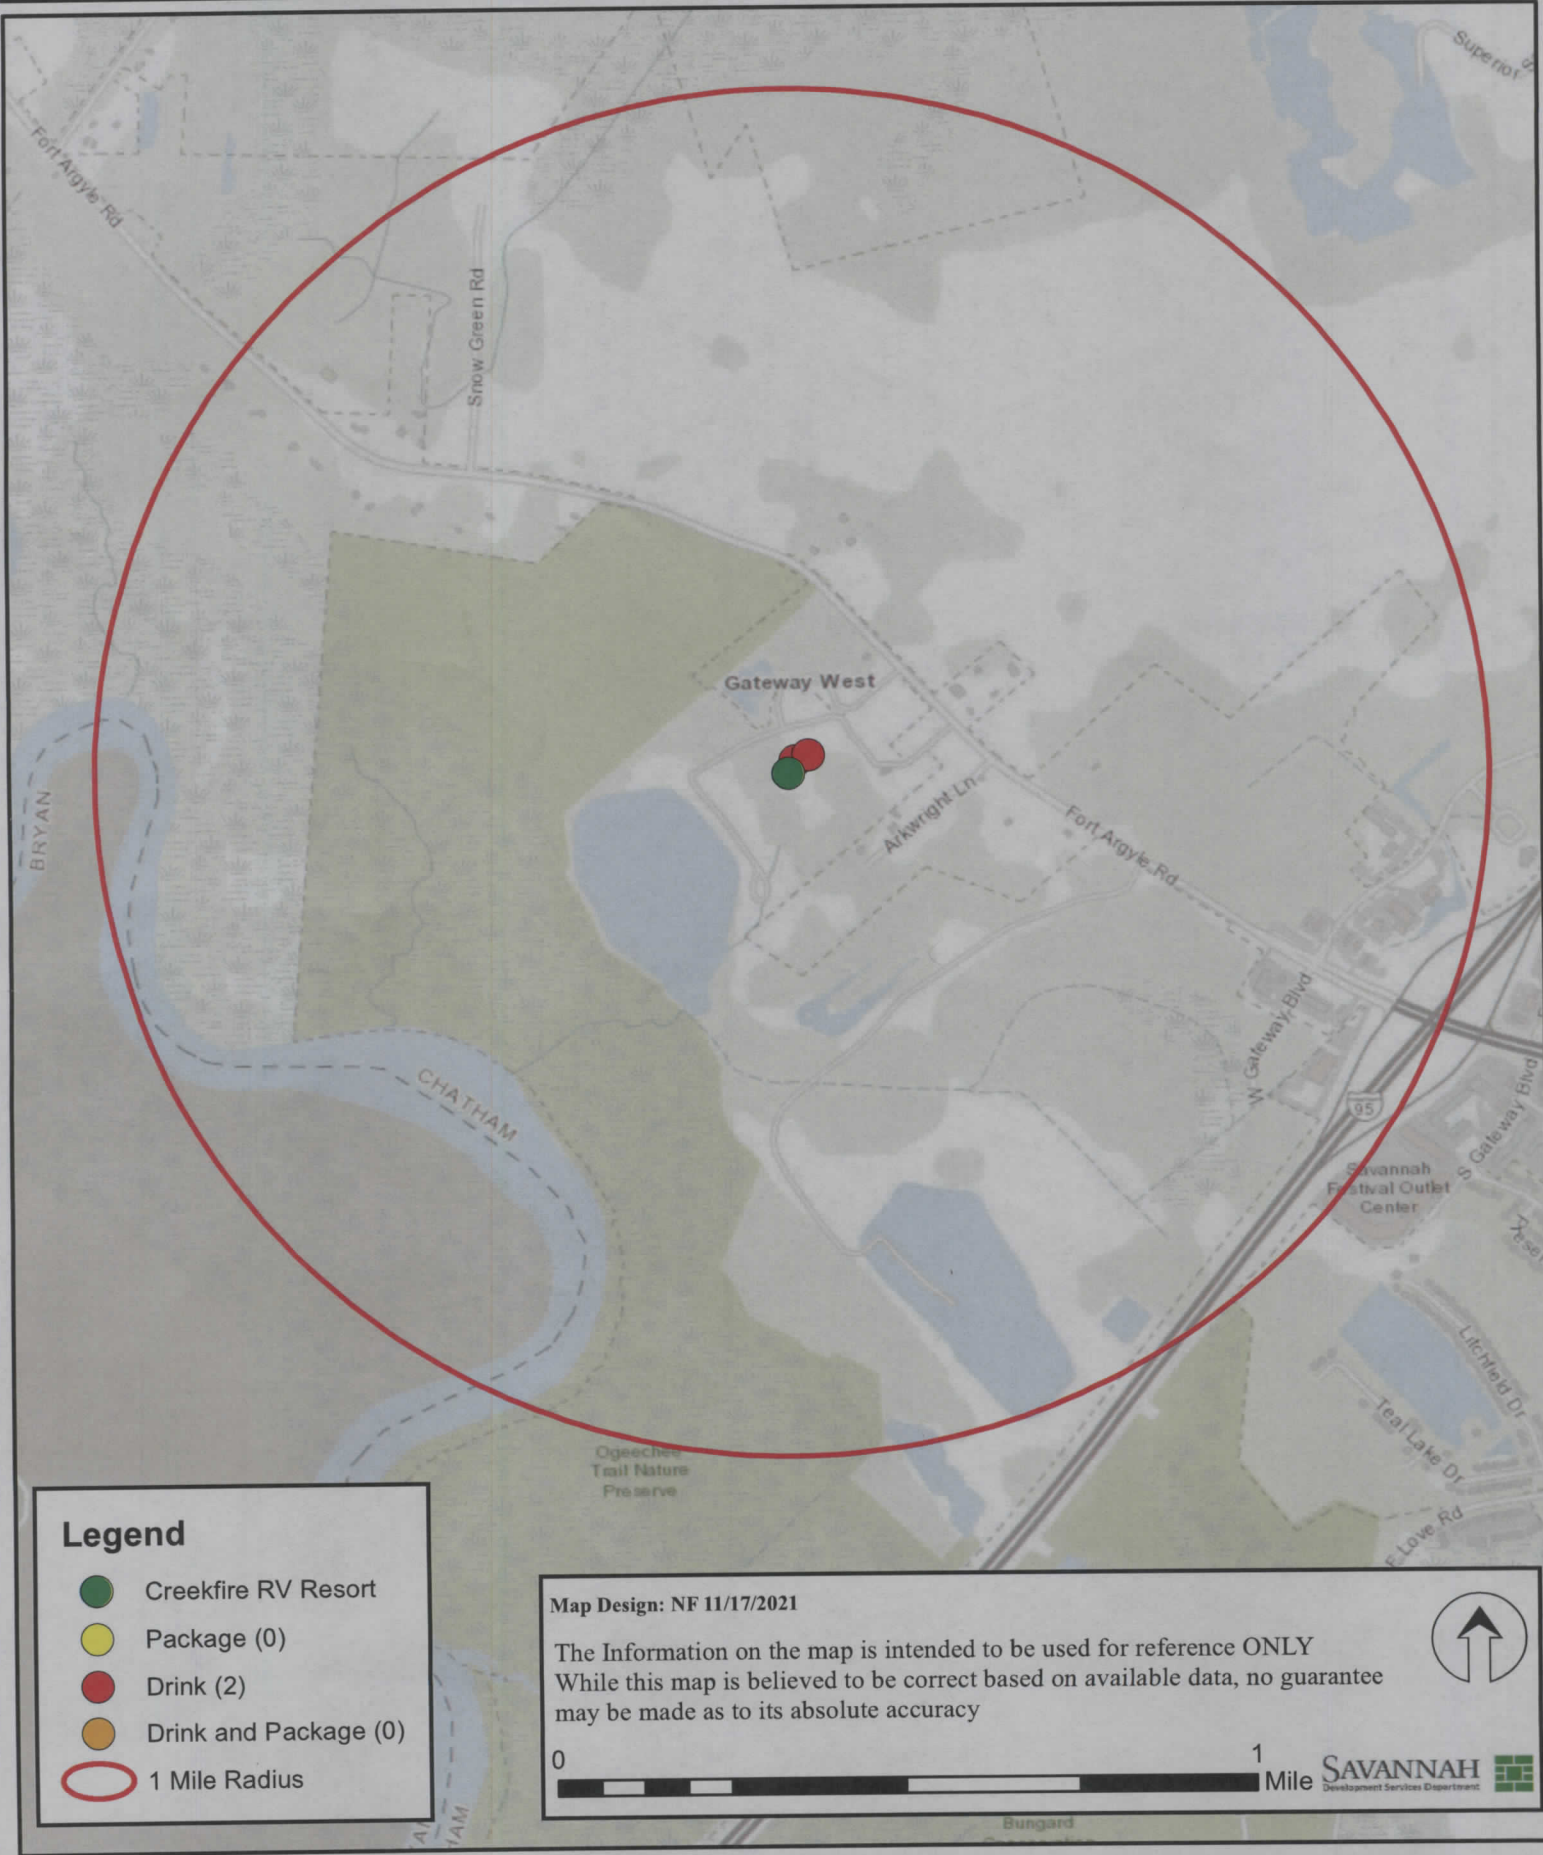

Creekfire RV Resort - 275 Fort Argyle Rd.

Legend

-  Creekfire RV Resort
-  Package (0)
-  Drink (2)
-  Drink and Package (0)
-  1 Mile Radius

Map Design: NF 11/17/2021

The Information on the map is intended to be used for reference ONLY
While this map is believed to be correct based on available data, no guarantee
may be made as to its absolute accuracy