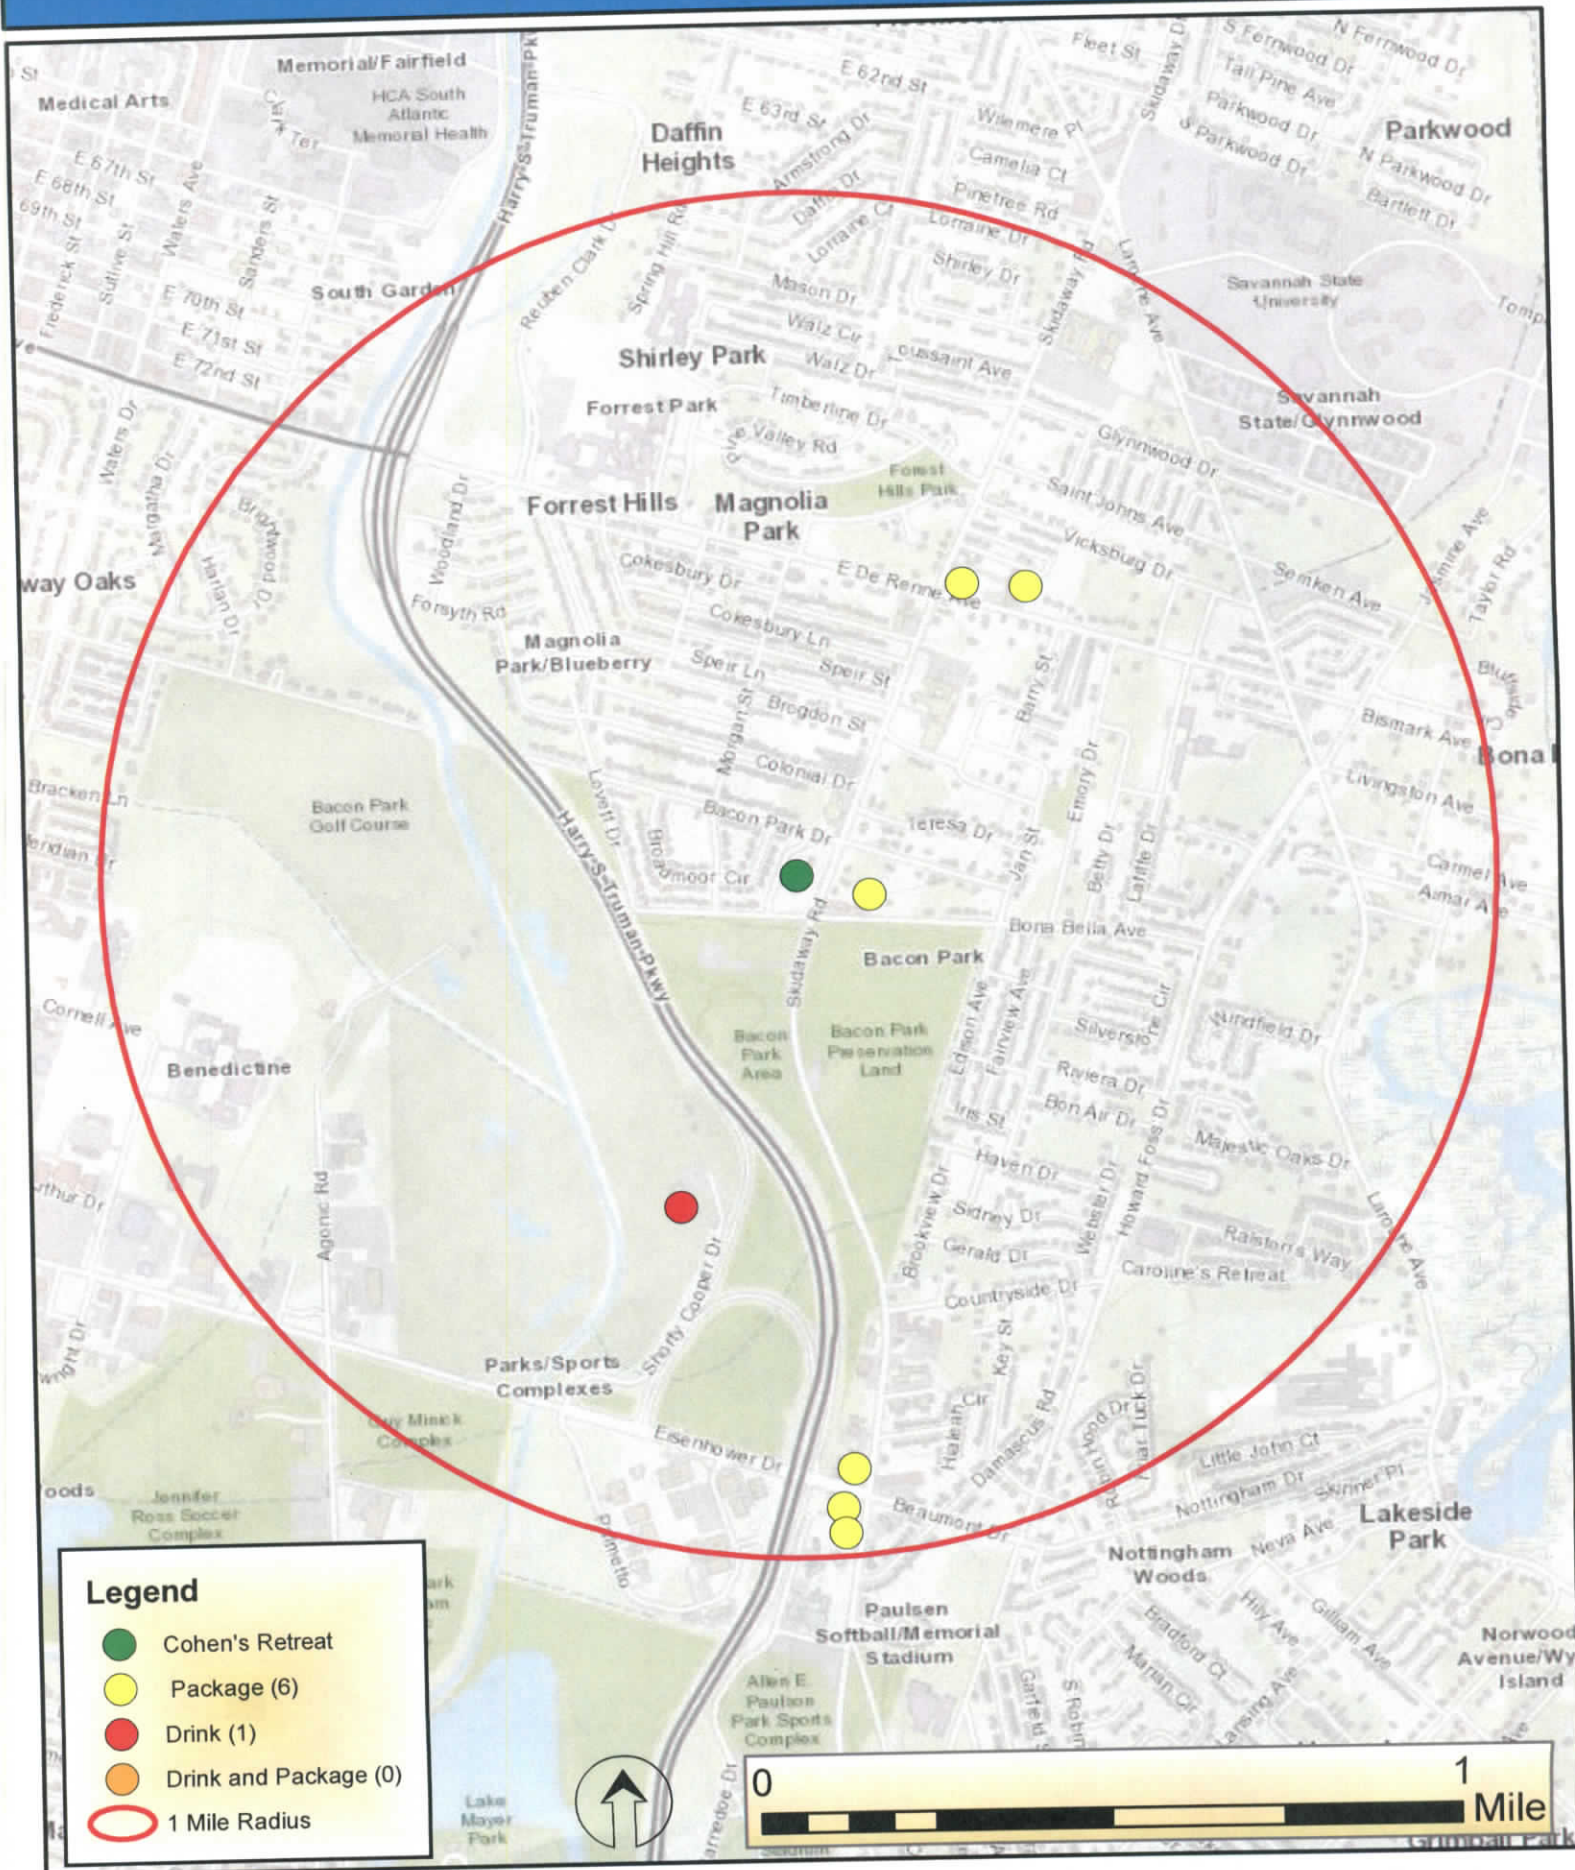

Cohen's Retreat - 5715 Skidaway Rd

Legend

- Cohen's Retreat
- Package (6)
- Drink (1)
- Drink and Package (0)
- 1 Mile Radius