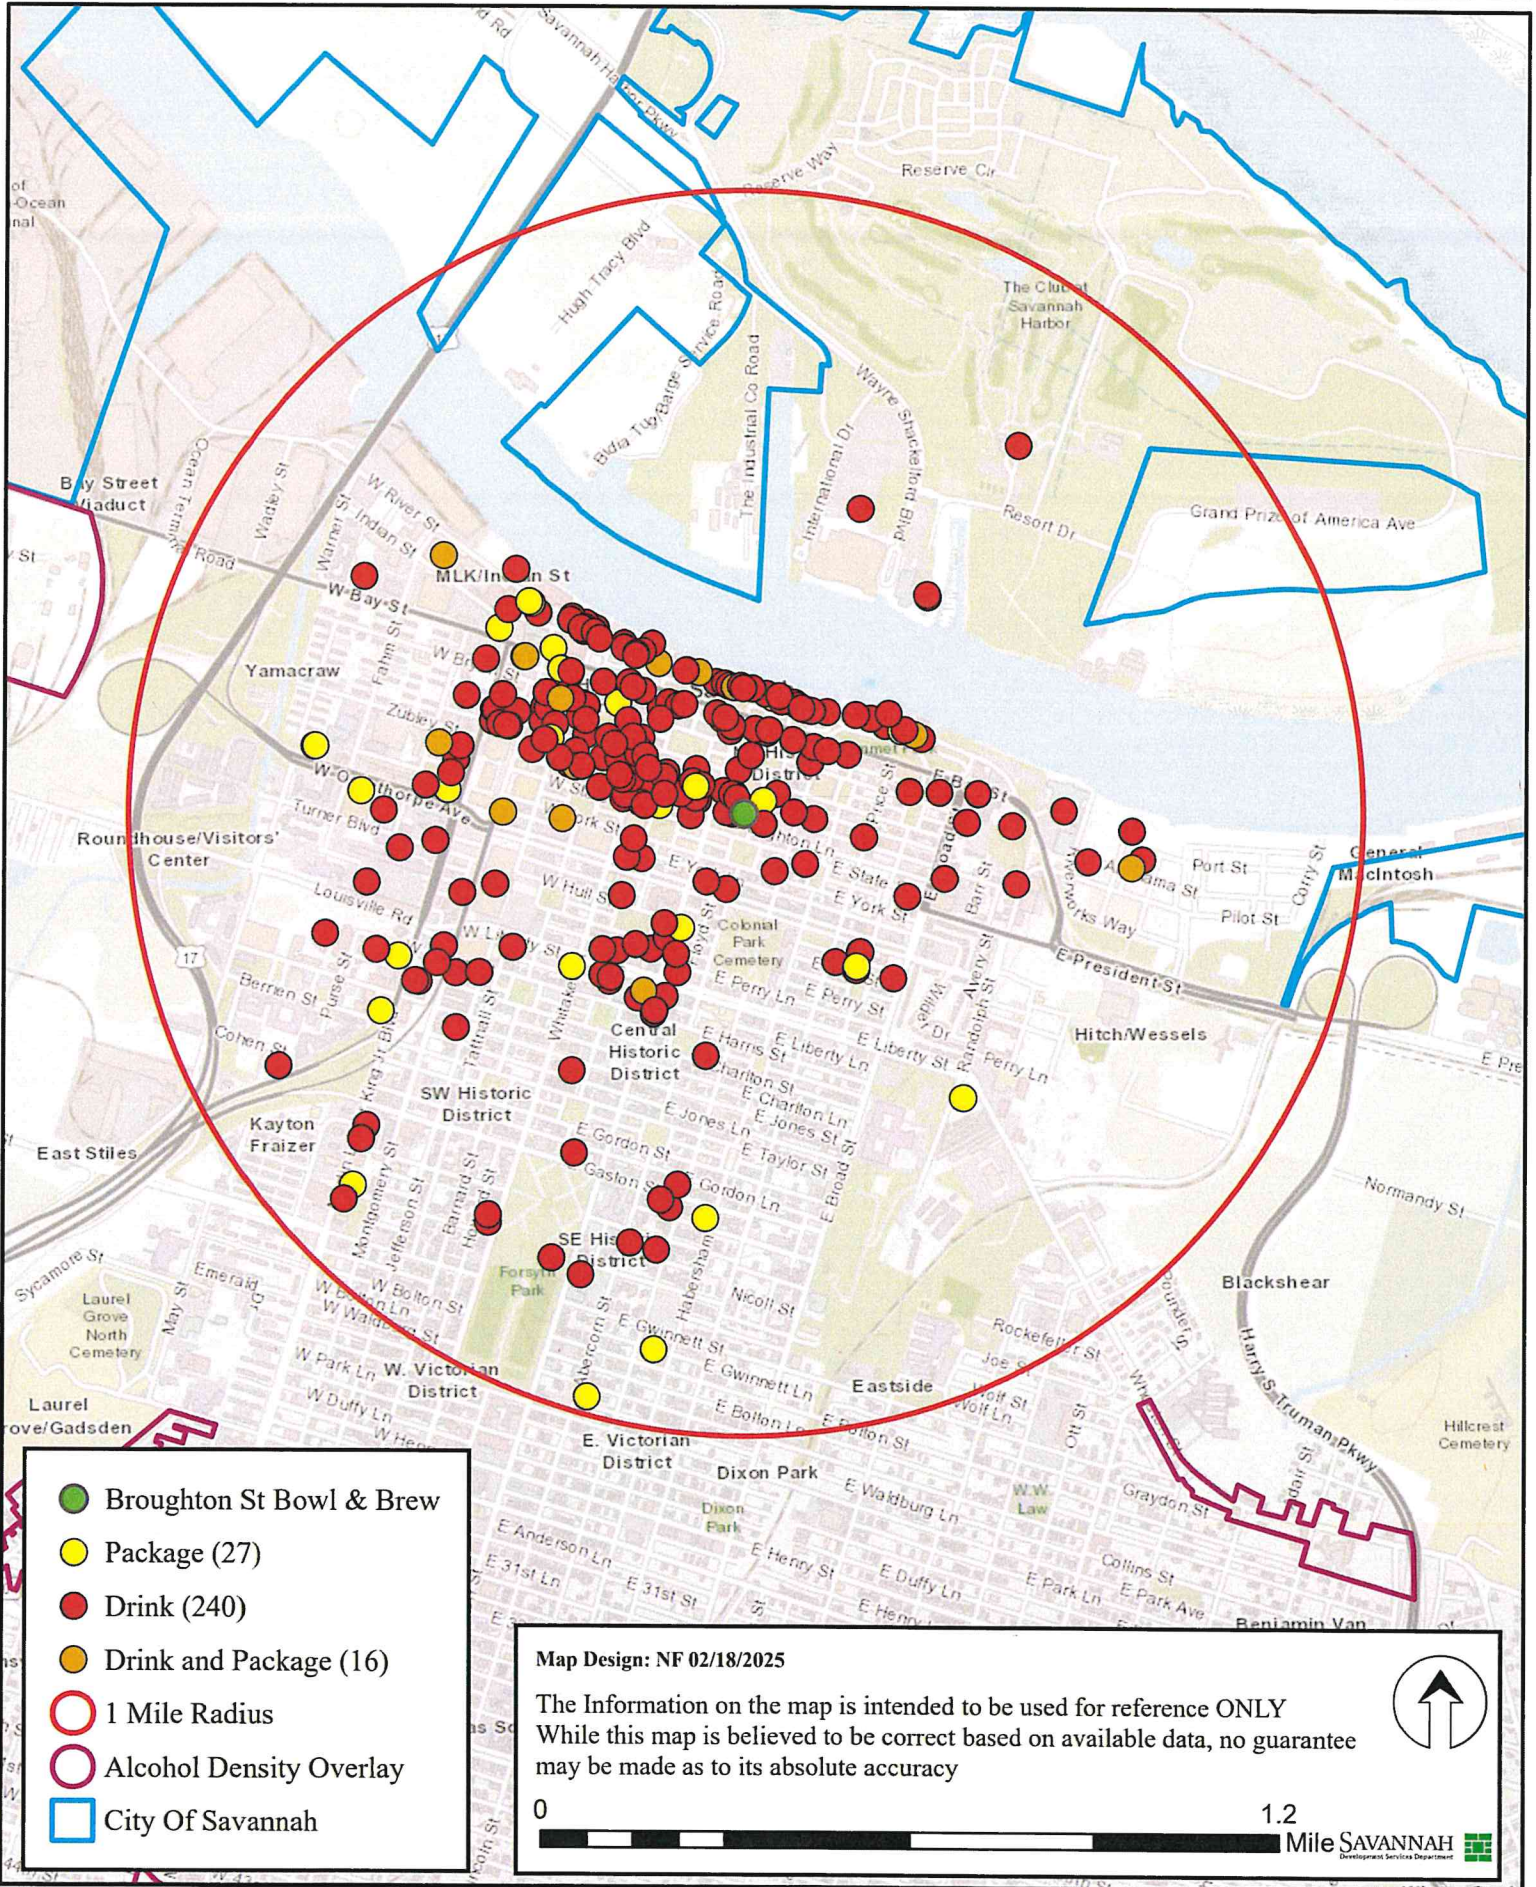

# Broughton Street Bowl and Brew - 129 Broughton St

- Broughton St Bowl & Brew
- Package (27)
- Drink (240)
- Drink and Package (16)
- 1 Mile Radius
- Alcohol Density Overlay
- City Of Savannah

Map Design: NF 02/18/2025

The Information on the map is intended to be used for reference ONLY  
 While this map is believed to be correct based on available data, no guarantee  
 may be made as to its absolute accuracy