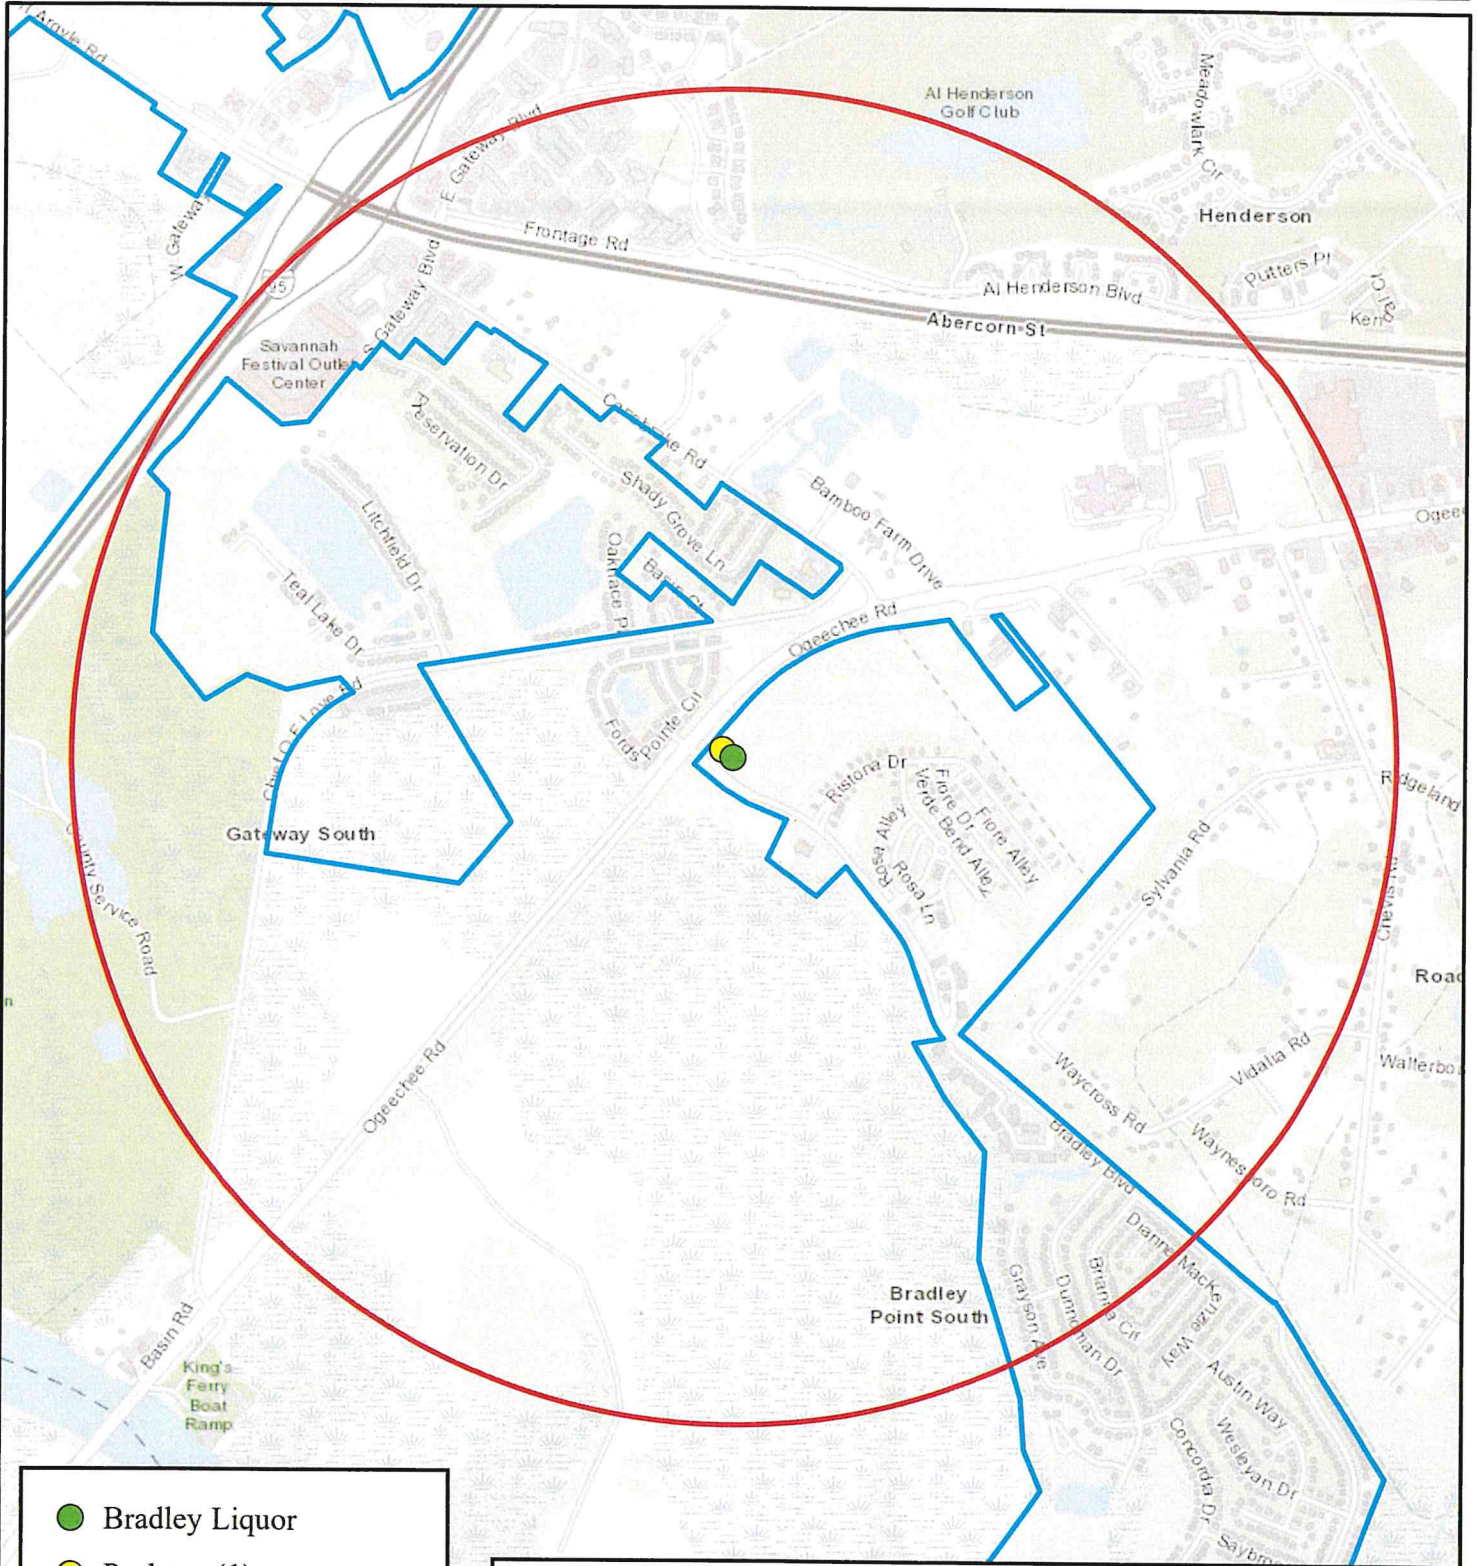

# Bradley Liquor - 1102 Bradley Blvd #C

- Bradley Liquor
- Package (1)
- 1 Mile Radius
- Alcohol Density Overlay
- City Of Savannah

Map Design: TH 11/18/2024

The Information on the map is intended to be used for reference ONLY  
While this map is believed to be correct based on available data, no guarantee  
may be made as to its absolute accuracy

0 1 Mile