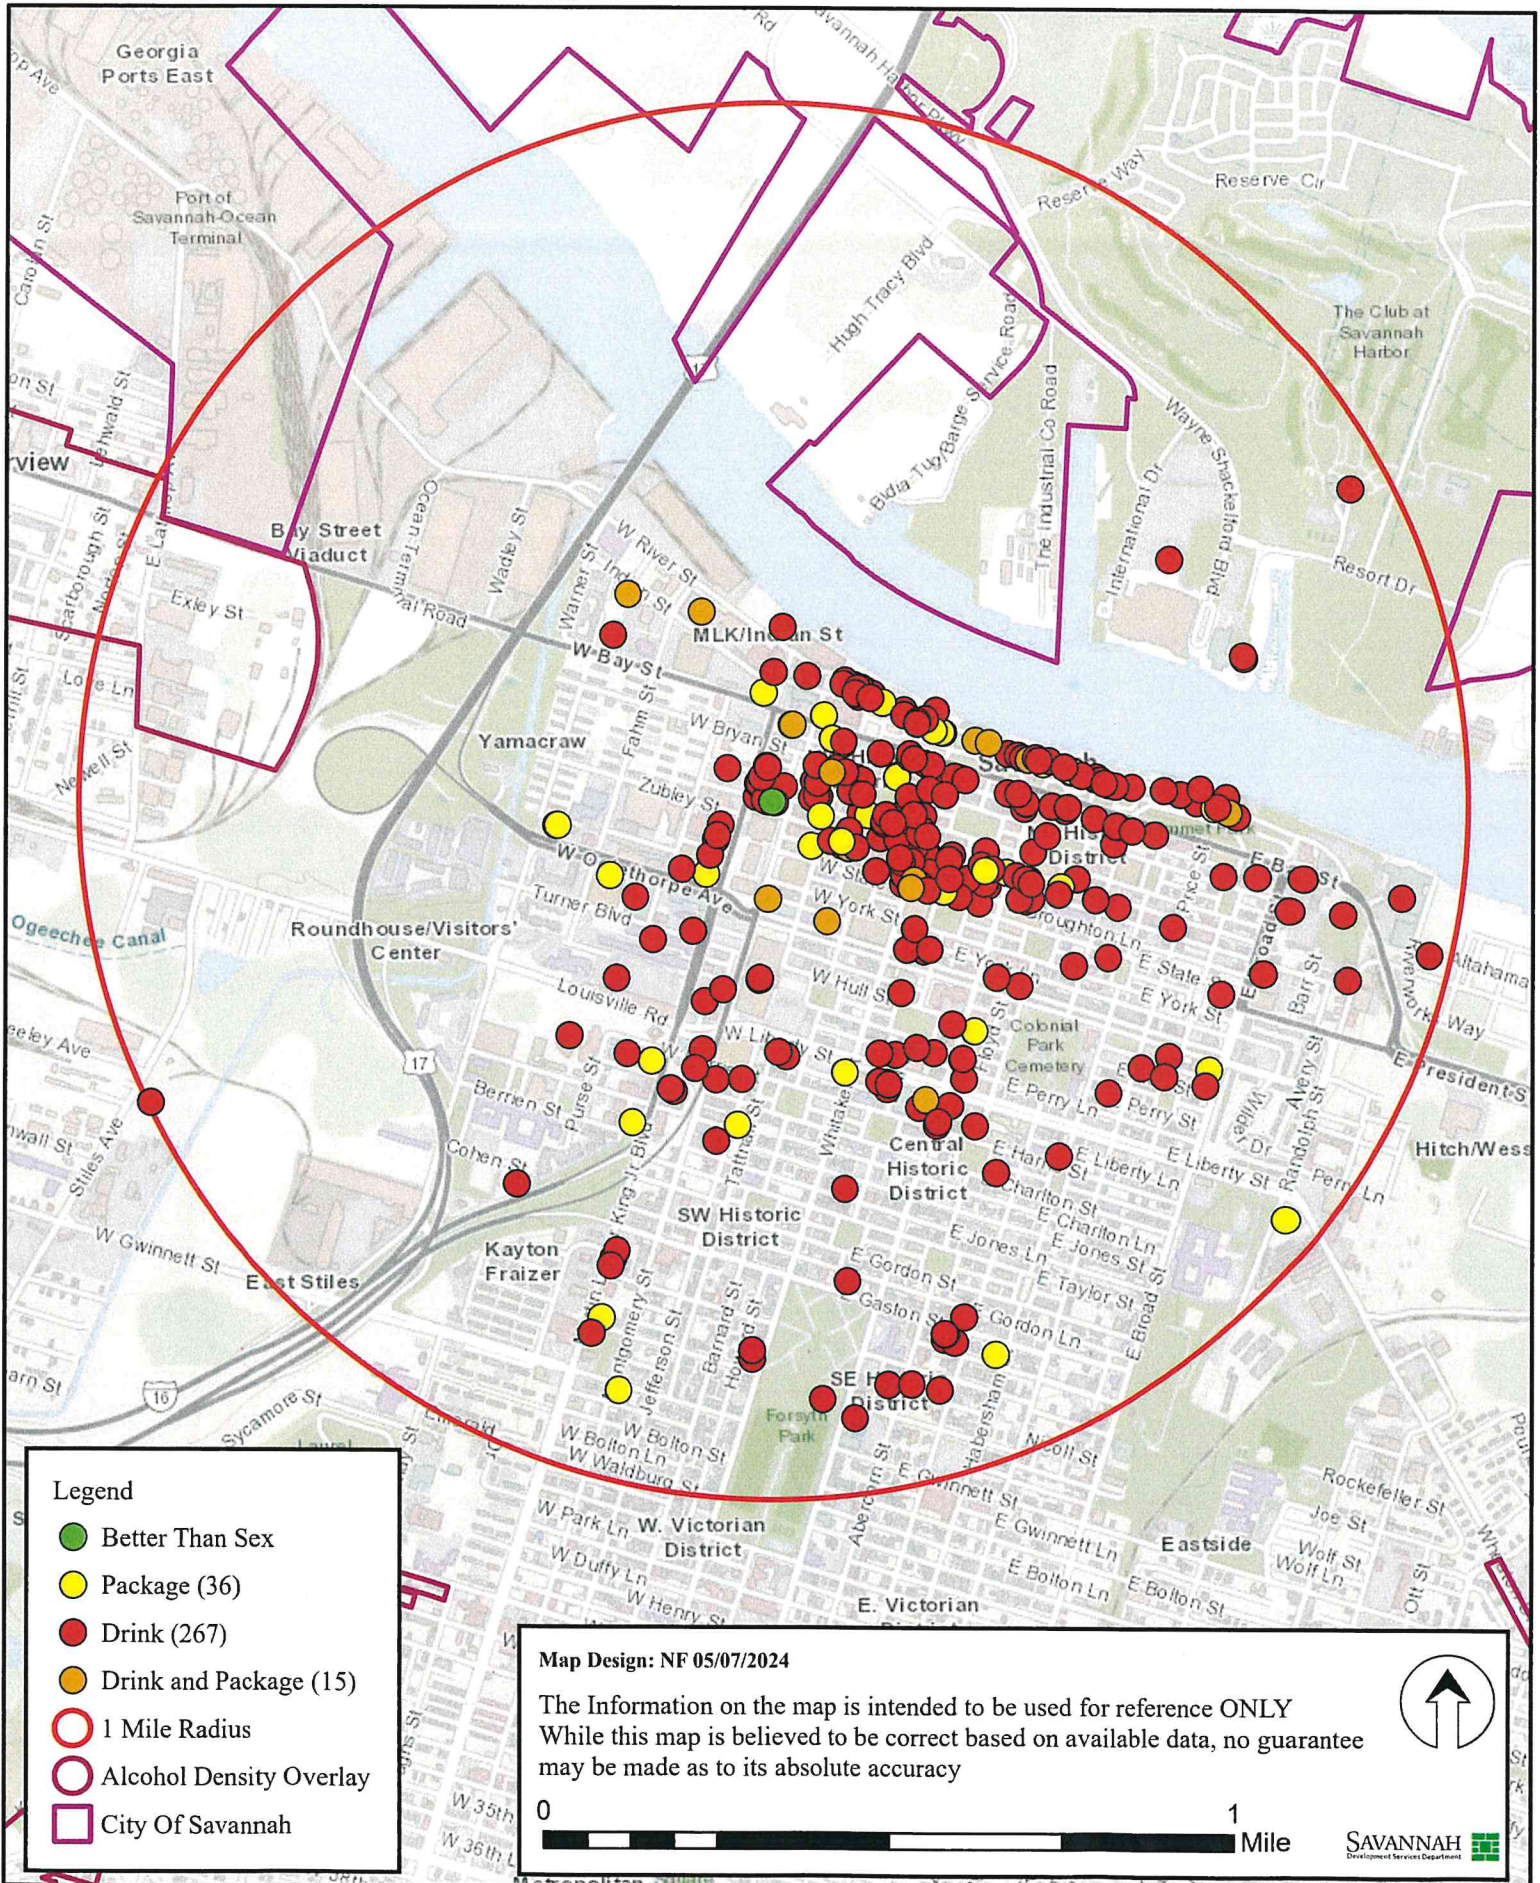

Better Than Sex - 410 W Broughton St

Legend

- Better Than Sex
- Package (36)
- Drink (267)
- Drink and Package (15)
- 1 Mile Radius
- Alcohol Density Overlay
- City of Savannah

Map Design: NF 05/07/2024

The Information on the map is intended to be used for reference ONLY
 While this map is believed to be correct based on available data, no guarantee
 may be made as to its absolute accuracy