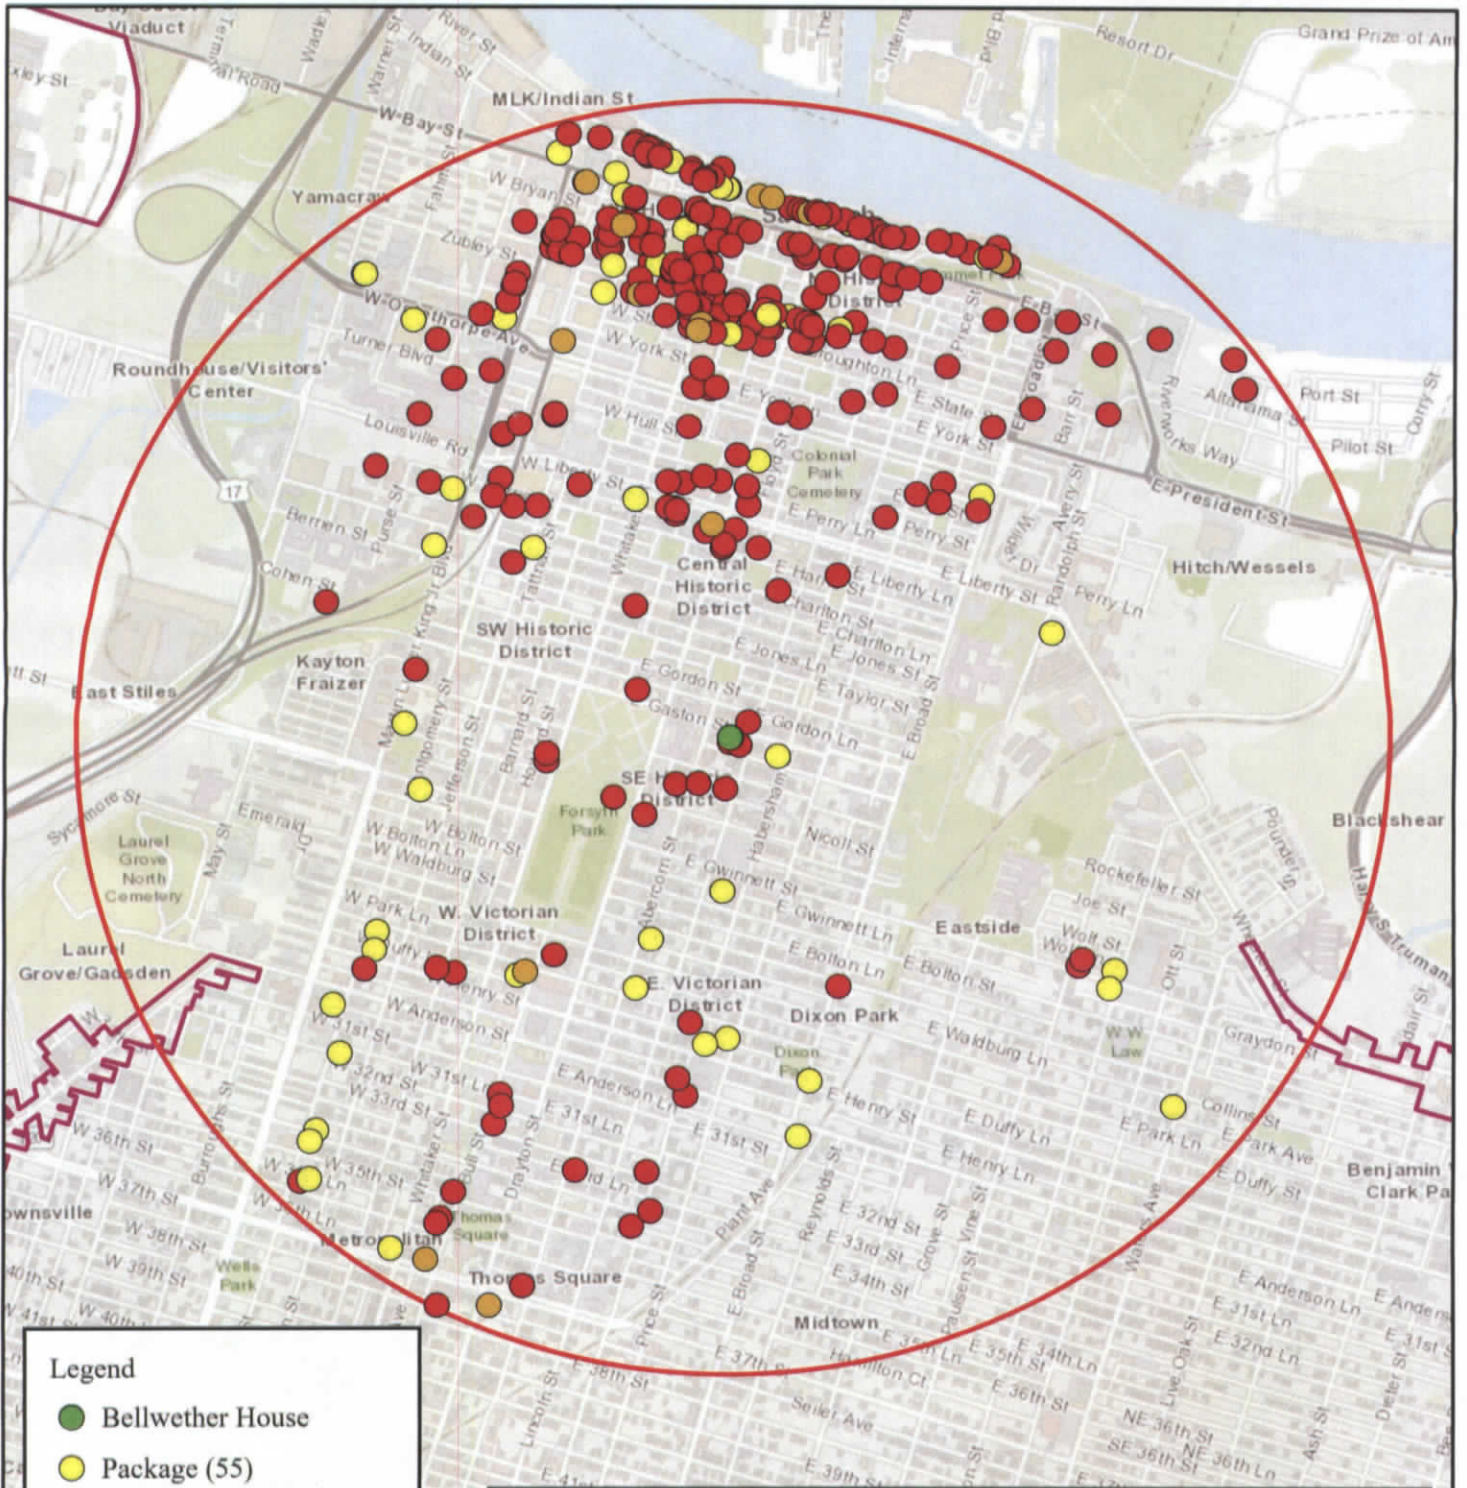

# Bellwether House - 211 E Gaston St.

### Legend

- Bellwether House
- Package (55)
- Drink (273)
- Drink and Package (16)
- 1 Mile Radius
- Alcohol Density Overlay

Map Design: NF 01/18/2023

The Information on the map is intended to be used for reference ONLY  
 While this map is believed to be correct based on available data, no guarantee  
 may be made as to its absolute accuracy