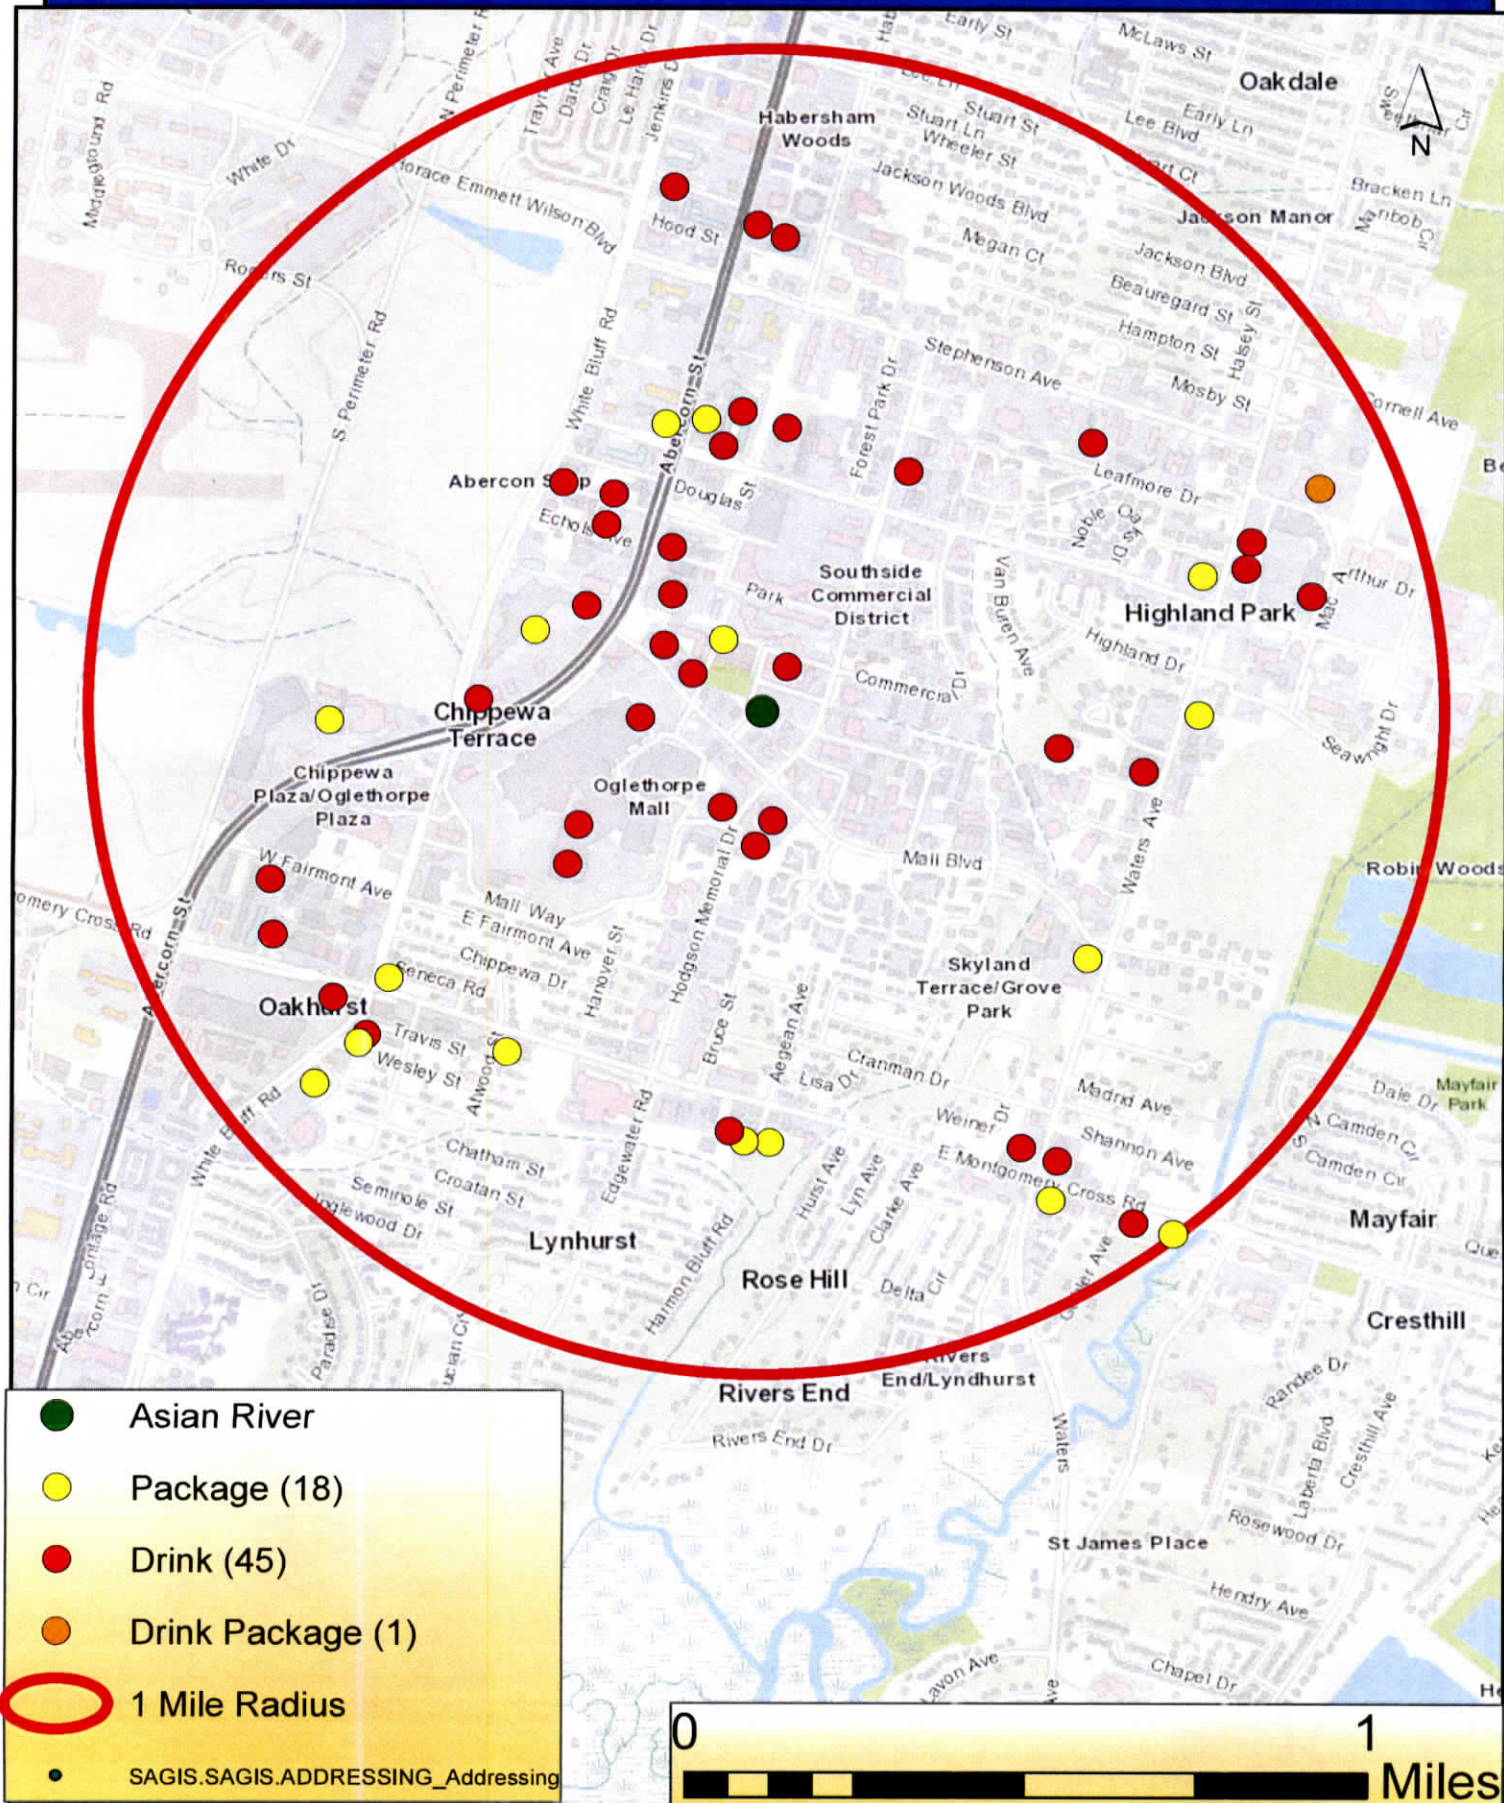

Asian River

- Asian River
- Package (18)
- Drink (45)
- Drink Package (1)
- 1 Mile Radius
- SAGIS.SAGIS.ADDRESSING_Address