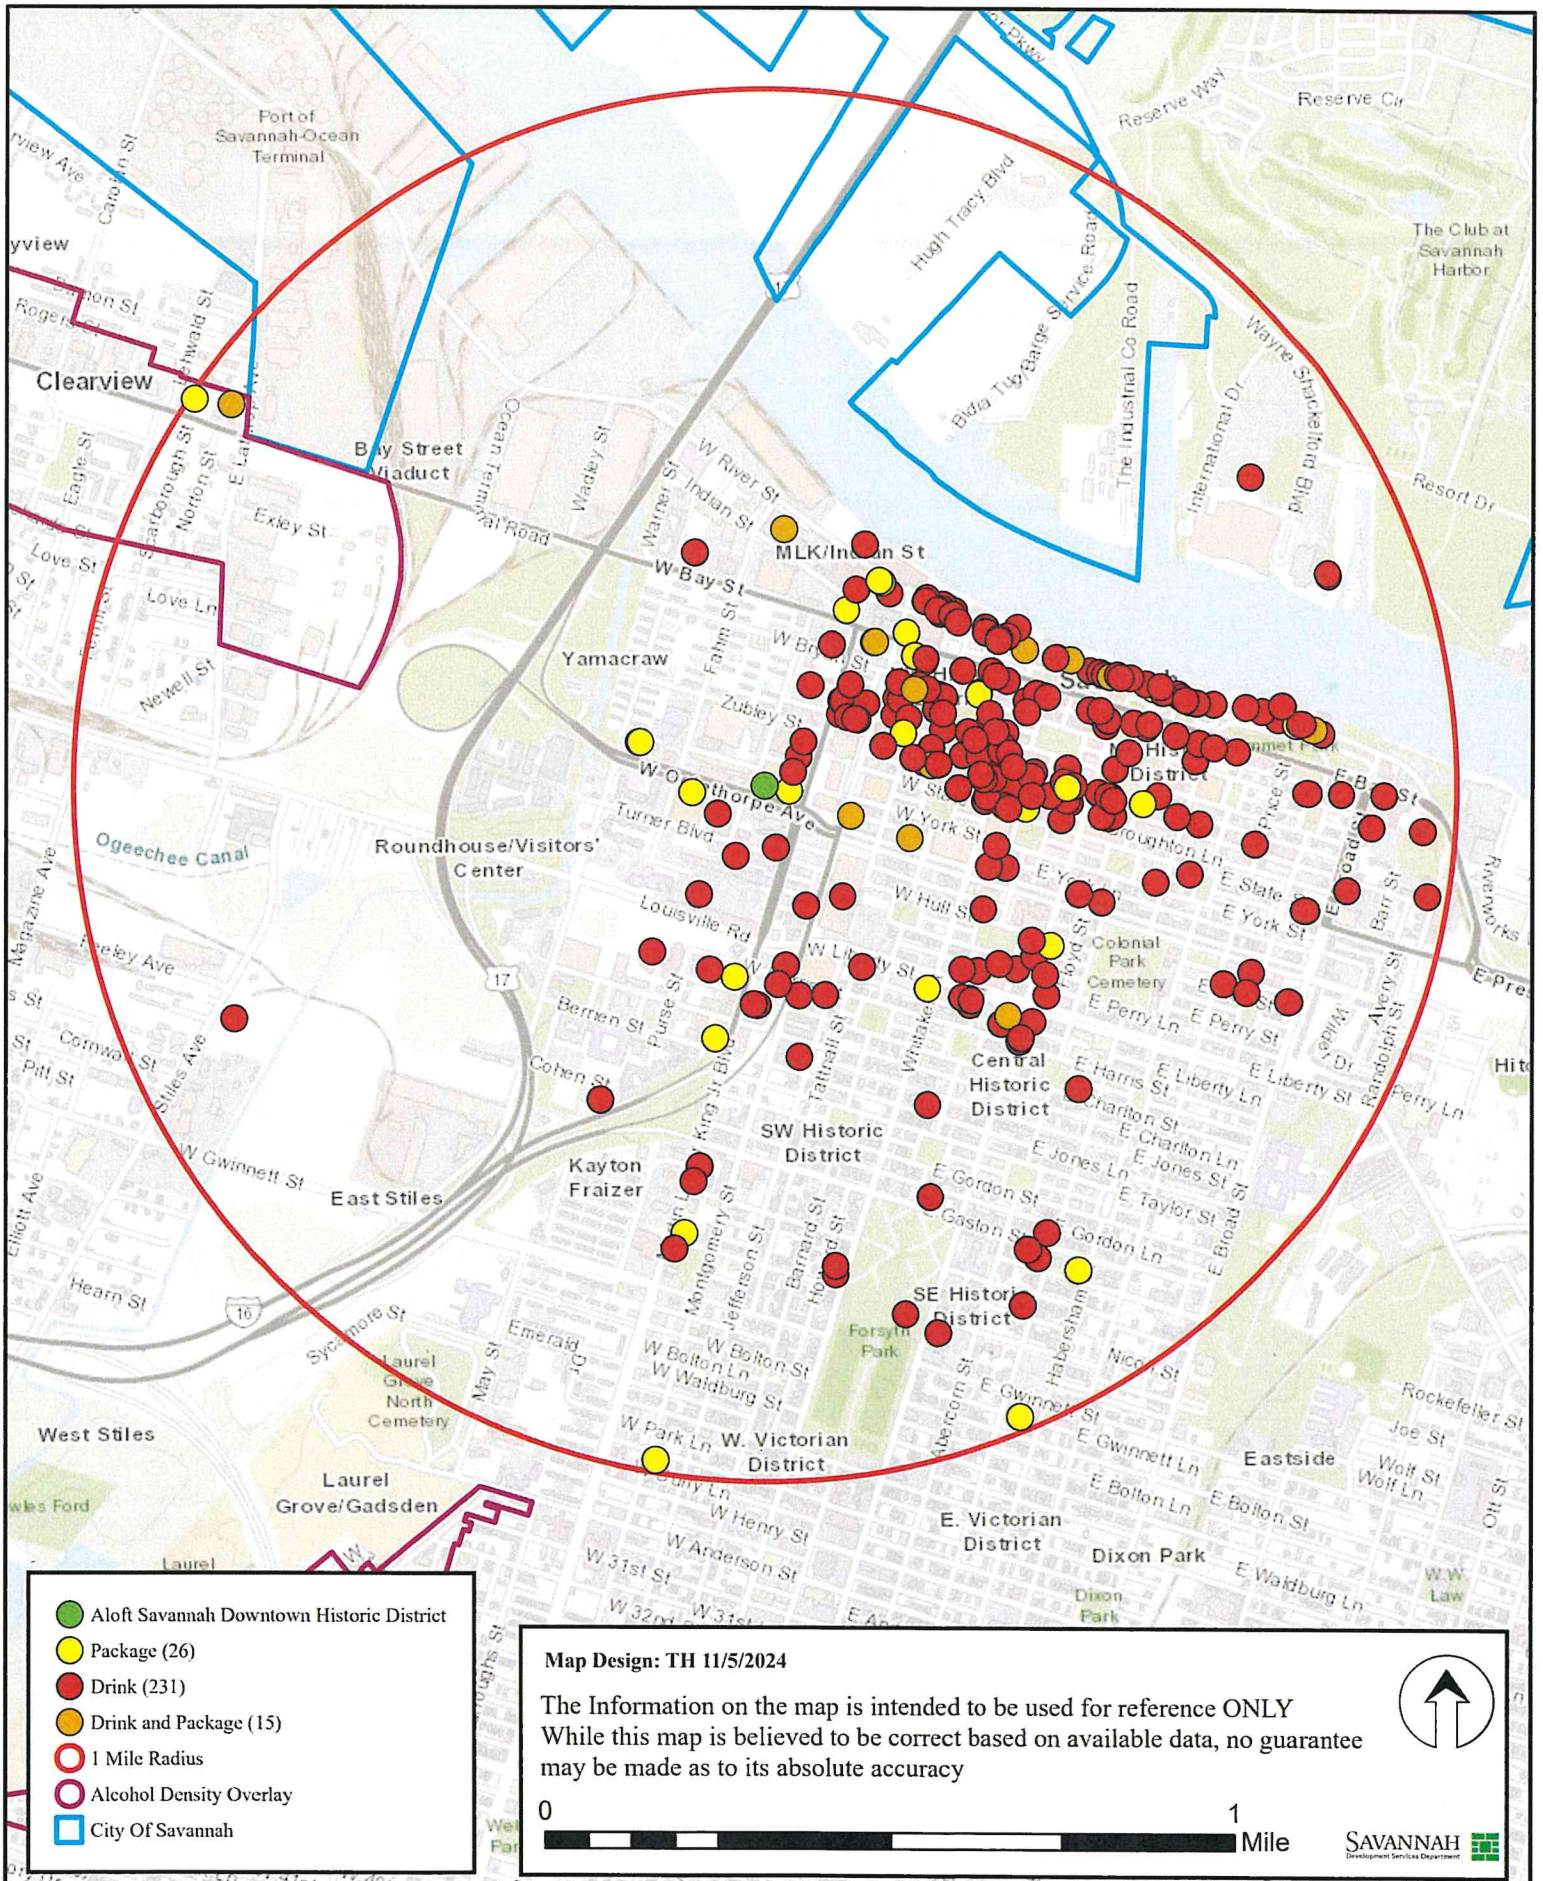

Aloft Savannah Downtown Historic District - 512 W Oglethorpe Ave

Map Design: TH 11/5/2024

The Information on the map is intended to be used for reference ONLY
 While this map is believed to be correct based on available data, no guarantee
 may be made as to its absolute accuracy