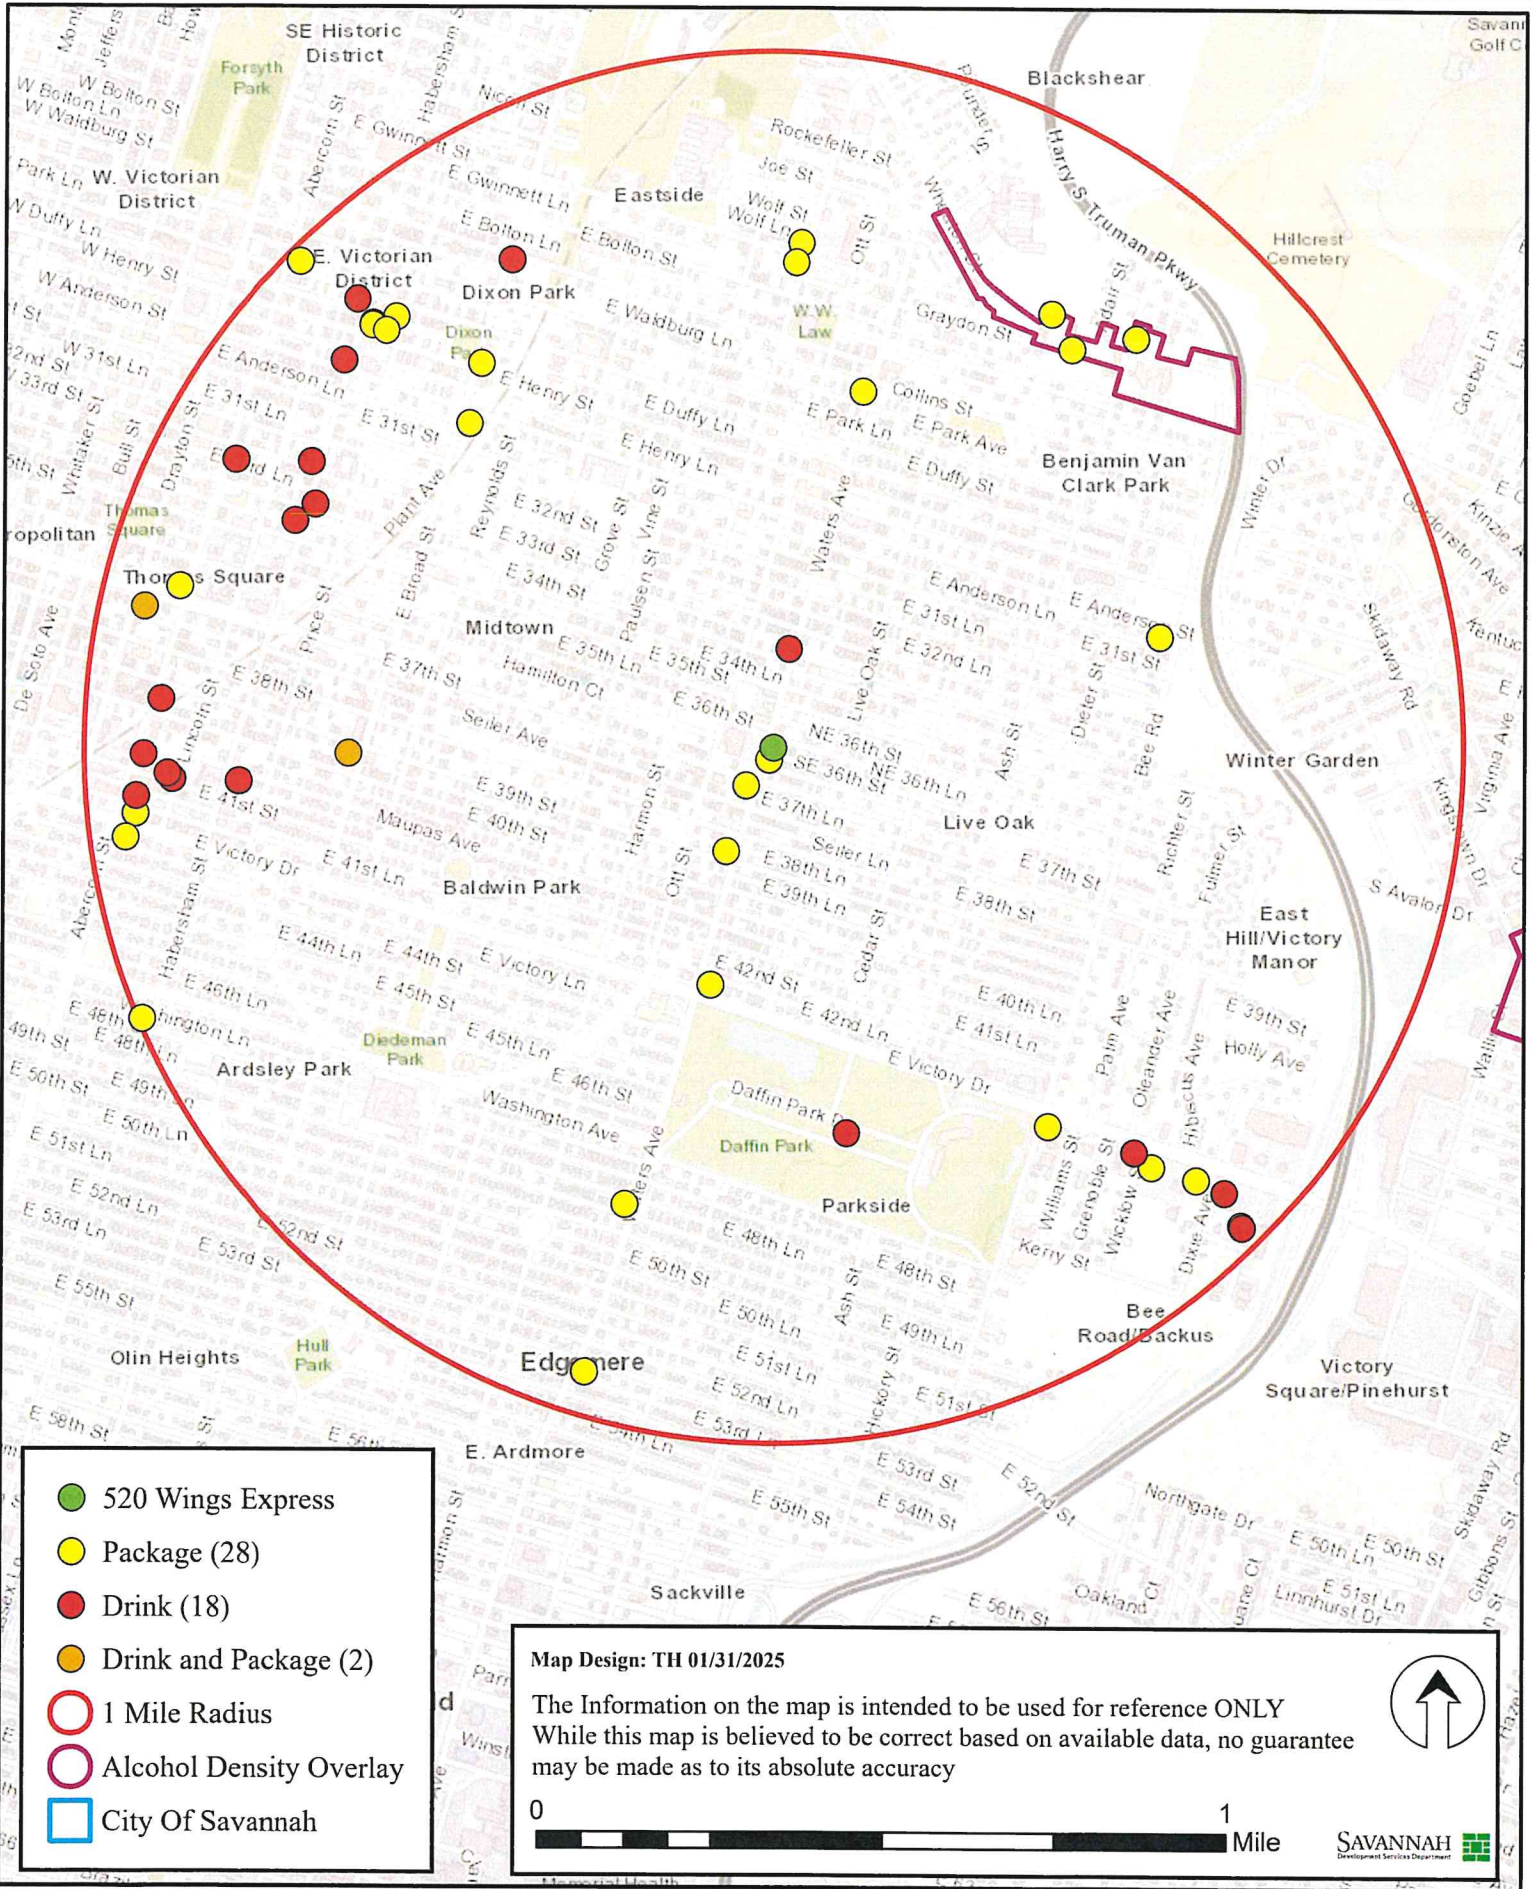

520 Wings Express - 1104 SE 36th St

- 520 Wings Express
- Package (28)
- Drink (18)
- Drink and Package (2)
- 1 Mile Radius
- Alcohol Density Overlay
- City Of Savannah

Map Design: TH 01/31/2025

The Information on the map is intended to be used for reference ONLY
 While this map is believed to be correct based on available data, no guarantee
 may be made as to its absolute accuracy

0 1 Mile