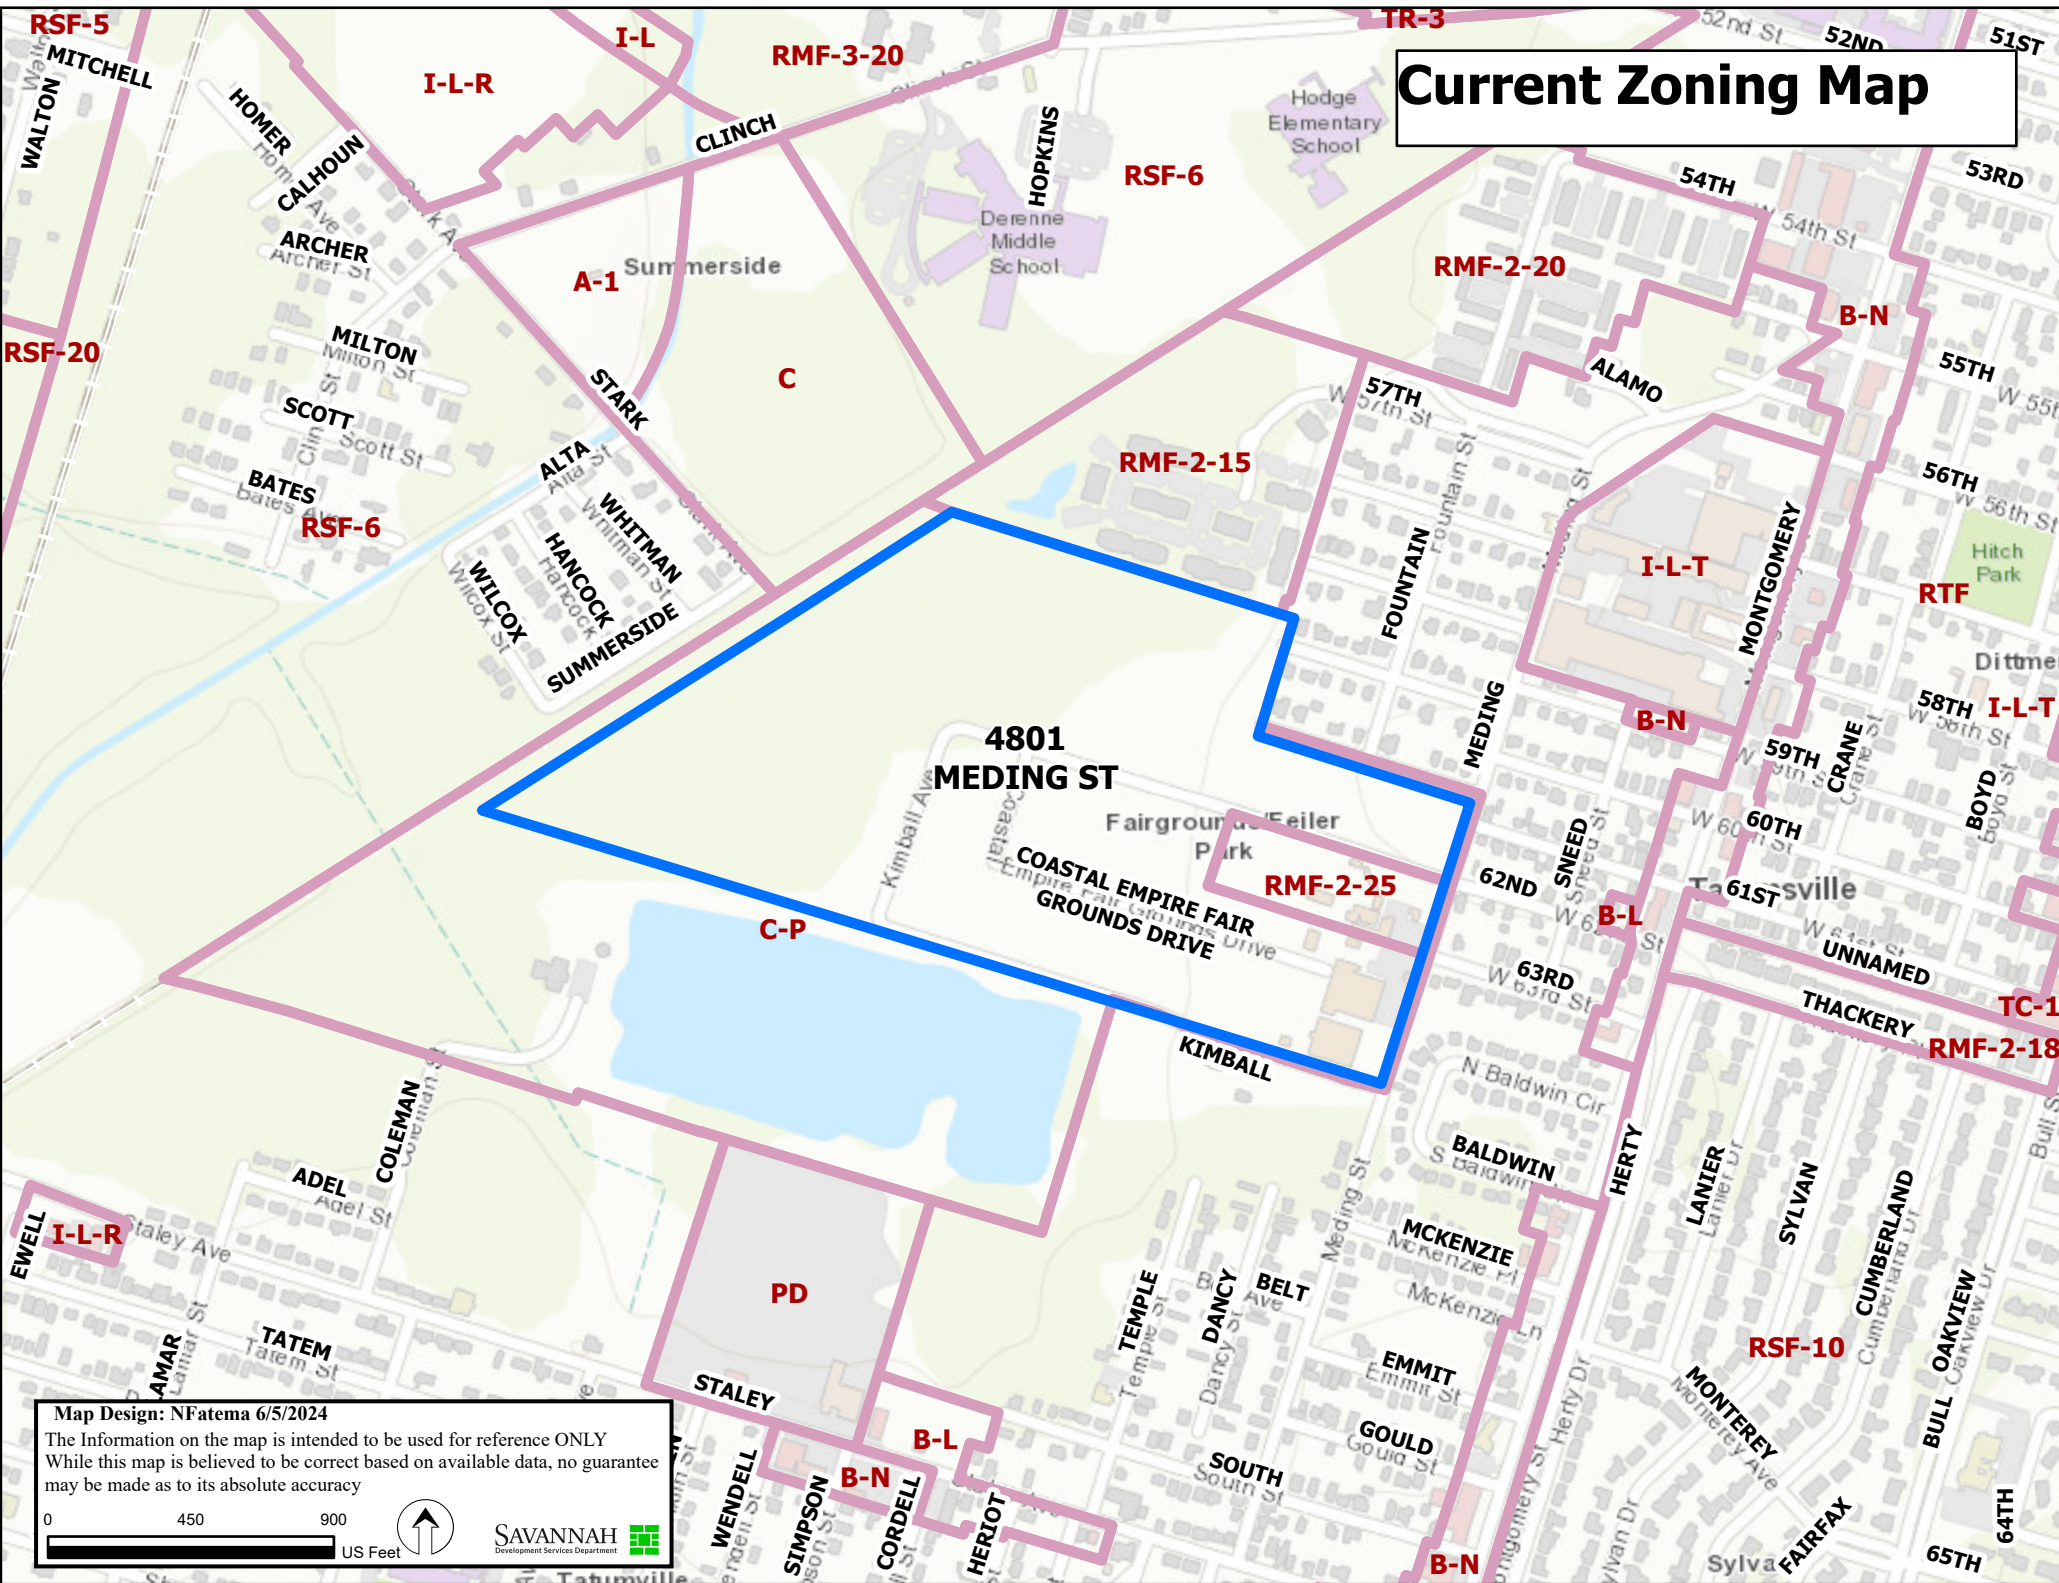

Current Zoning Map

Map Design: NFatema 6/5/2024
The Information on the map is intended to be used for reference ONLY
While this map is believed to be correct based on available data, no guarantee
may be made as to its absolute accuracy

0 450 900 US Feet

SAVANNAH
Development Services Department

Proposed Zoning

Legend

 Planned Development