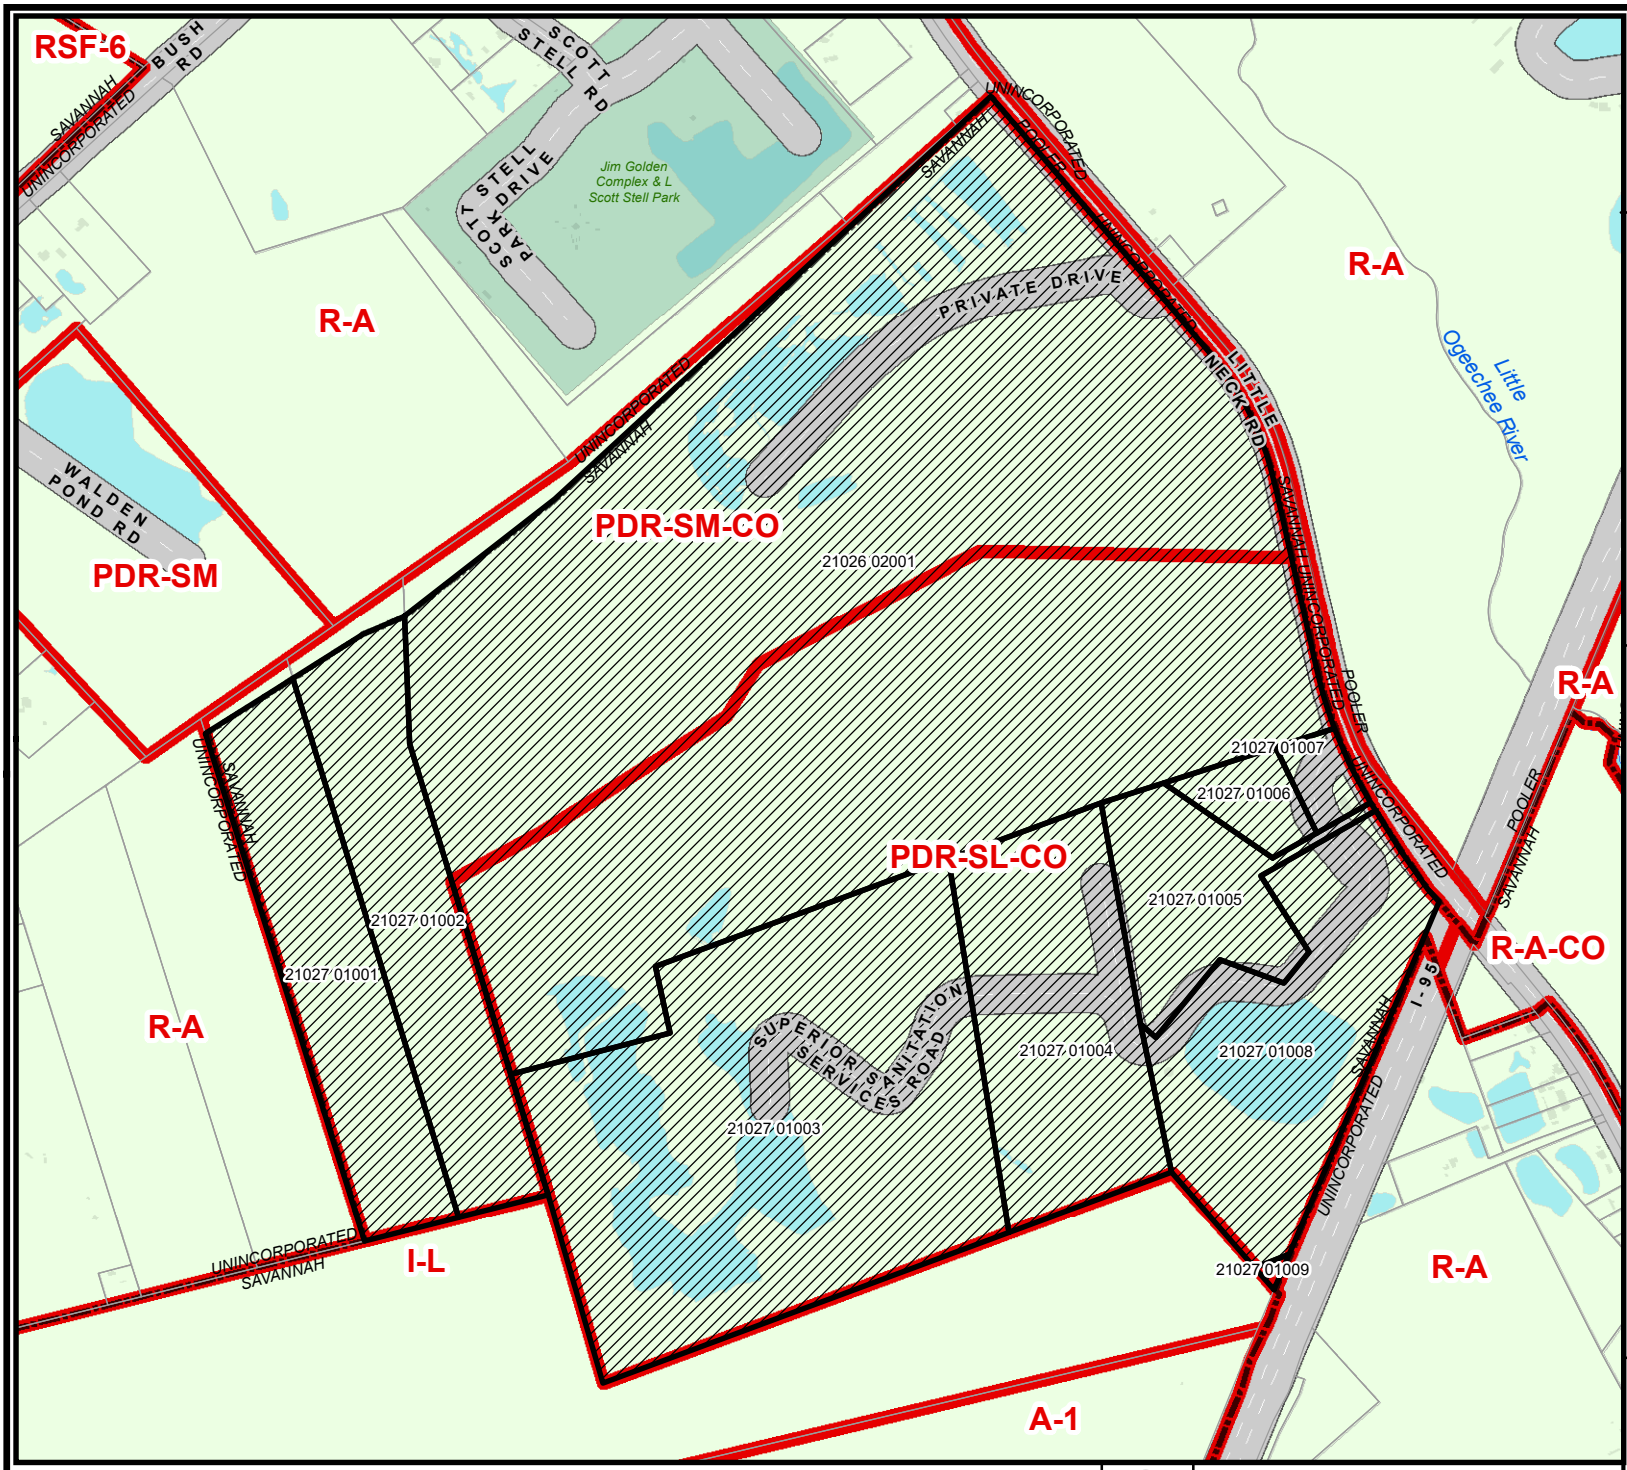

ZONING MAP

20-004418-ZA
 Address: 3001 Little Neck Road
 Savannah, Ga
 Aldermanic District: 5 (Shabazz)
 Commission District: 5 (Odell)
 Neighborhood: Little Neck Road
 Corridor Area
 PIN(s): See Map

Current property zoning(s) is primarily
 PDR-SM-CO, PDR-SL-CO
 Proposed property zoning:
 I-H

City of Savannah NewZo Zoning When Applicable

THIS MAP IS A COMPILATION OF INFORMATION FROM VARIOUS SOURCES AND SCALES. IN MOST CASES THE INFORMATION HAS NOT BEEN FIELD VERIFIED. USE THIS MAP FOR GENERAL PLANNING PURPOSES ONLY.

1 inch = 1,200 feet

Date: 9/17/2020

CHATHAM COUNTY - SAVANNAH
METROPOLITAN PLANNING COMMISSION
 110 E. STATE ST. SAVANNAH, GA 31412-8246 PHONE 912-651-1440