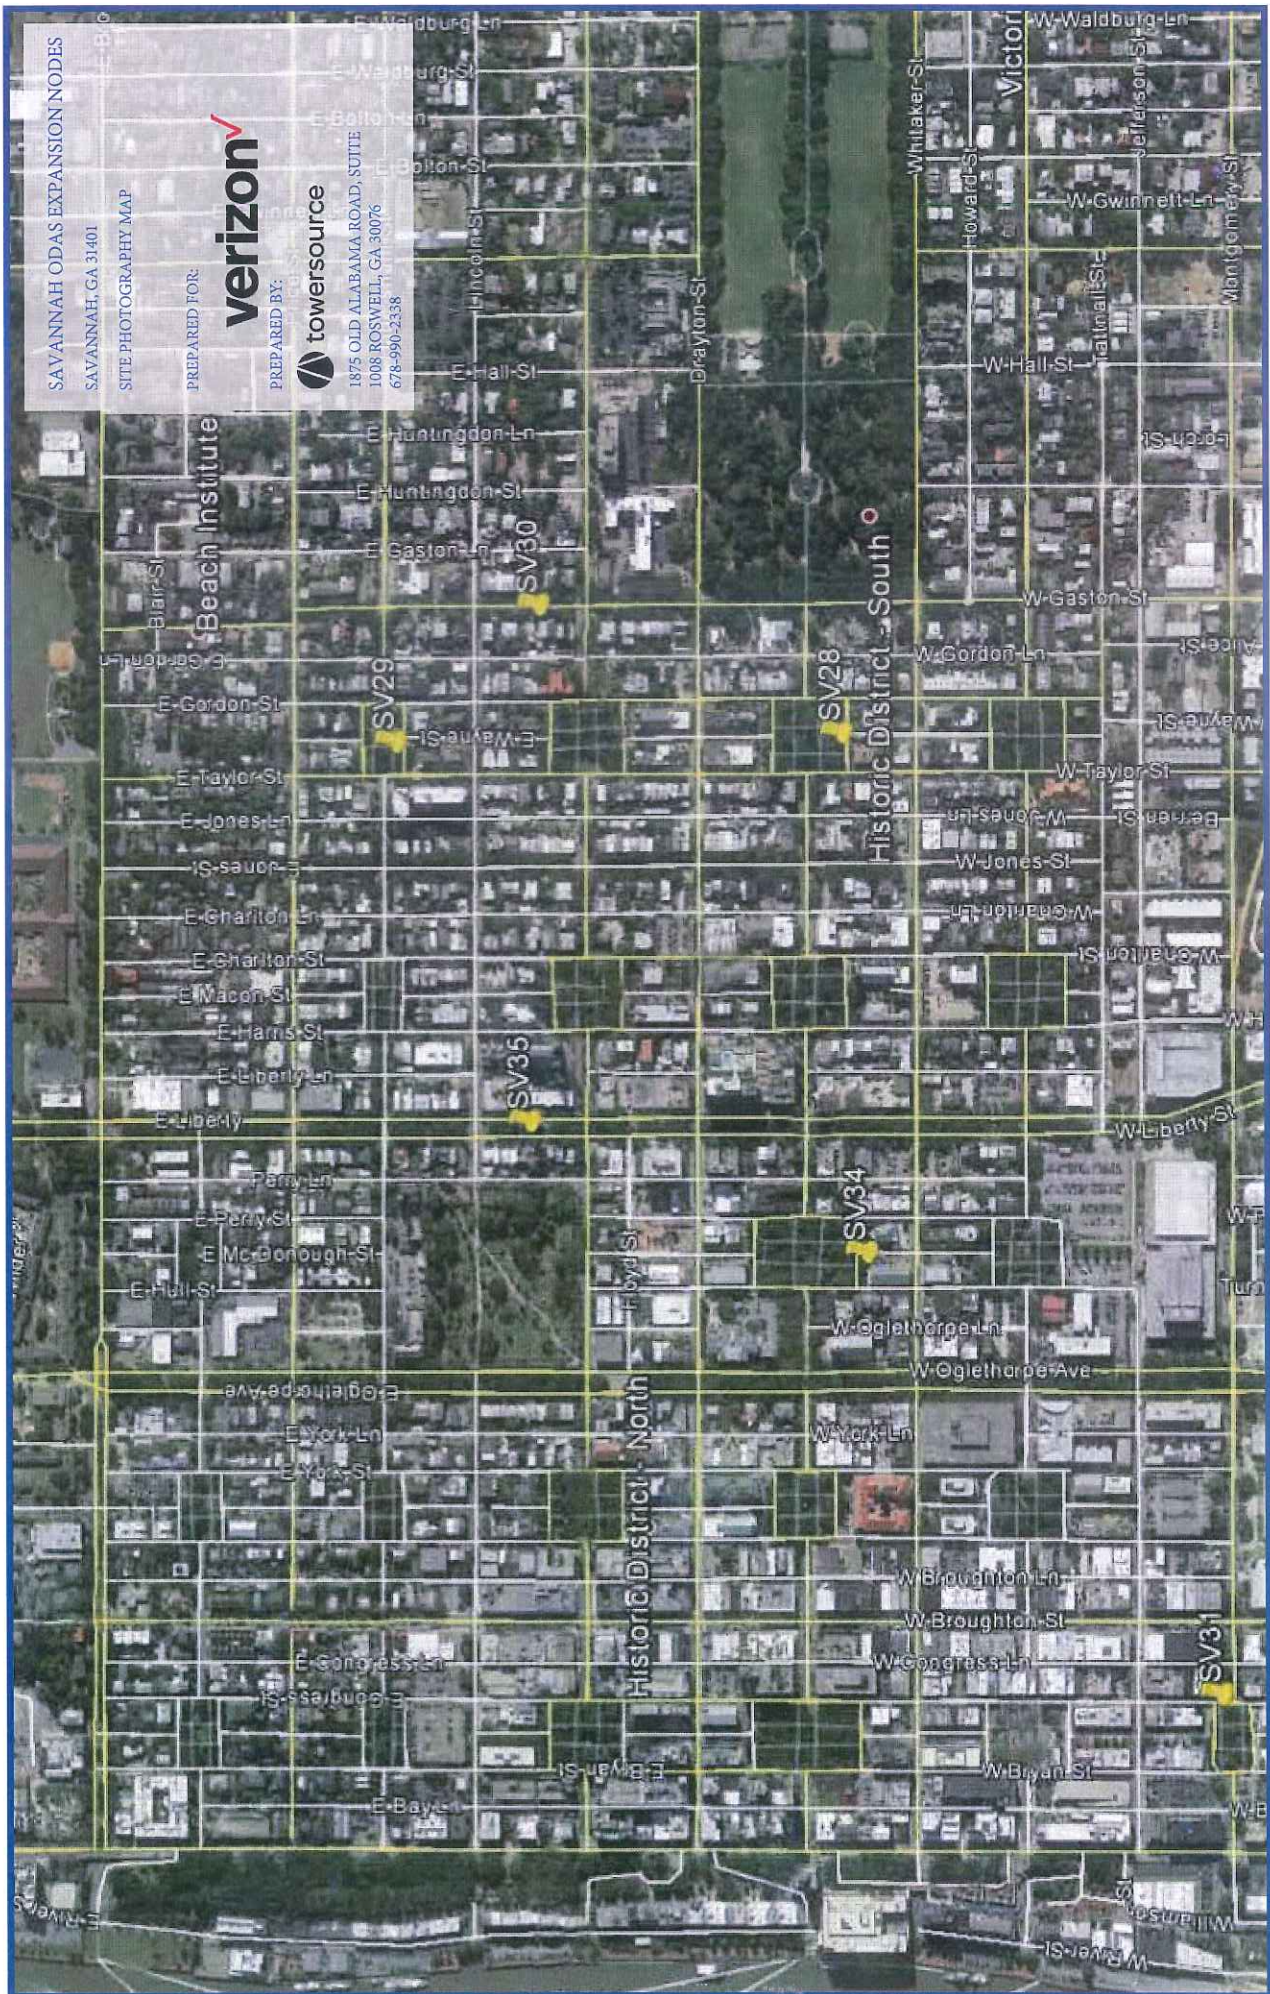

SAVANNAH ODAS EXPANSION NODES

SAVANNAH, GA 31401

SITE PHOTOGRAPHY MAP

PREPARED FOR:

PREPARED BY:

1875 OLD ALABAMA ROAD, SUITE
1008 ROSWELL, GA 30076
678-990-2338

SAVANNAH ODAS EXPANSION NODE SV28

W WAYNE ST & BULL ST
SAVANNAH, GA 31401

VIEW APPROXIMATELY 30 FT
NORTH OF SITE

PREPARED FOR:

PREPARED BY:

1875 OLD ALABAMA ROAD, SUITE
1008 ROSWELL, GA 30076
678-990-2338

AFTER
SV28

BEFORE
SV28

SAVANNAH ODAS EXPANSION NODE SV29
E WAYNE ST & HABERSHAM ST
SAVANNAH, GA 31401
VIEW APPROXIMATELY 30 FT
SOUTH OF SITE

PREPARED FOR:
verizon

PREPARED BY:
towersource

1875 OLD ALABAMA ROAD, SUITE
1008 ROSWELL, GA 30076
678-990-2338

AFTER
SV29

BEFORE
SV29

SAVANNAH ODAS EXPANSION NODE SV30
E GASTON ST & ABERCORN ST
SAVANNAH, GA 31401
VIEW APPROXIMATELY 30 FT
SOUTH OF SITE

PREPARED FOR:
verizon
PREPARED BY:
towersource

1875 OLD ALABAMA ROAD, SUITE
1008 ROSWELL, GA 30076
678-990-2338

BEFORE
SV30

BEFORE
SV34

AFTER
SV34

SAVANNAH ODAS EXPANSION NODE SV34
W MCDONOUGH ST & WHITTAKER ST
SAVANNAH, GA 31401
VIEW APPROXIMATELY 30 FT
SOUTHWEST OF SITE