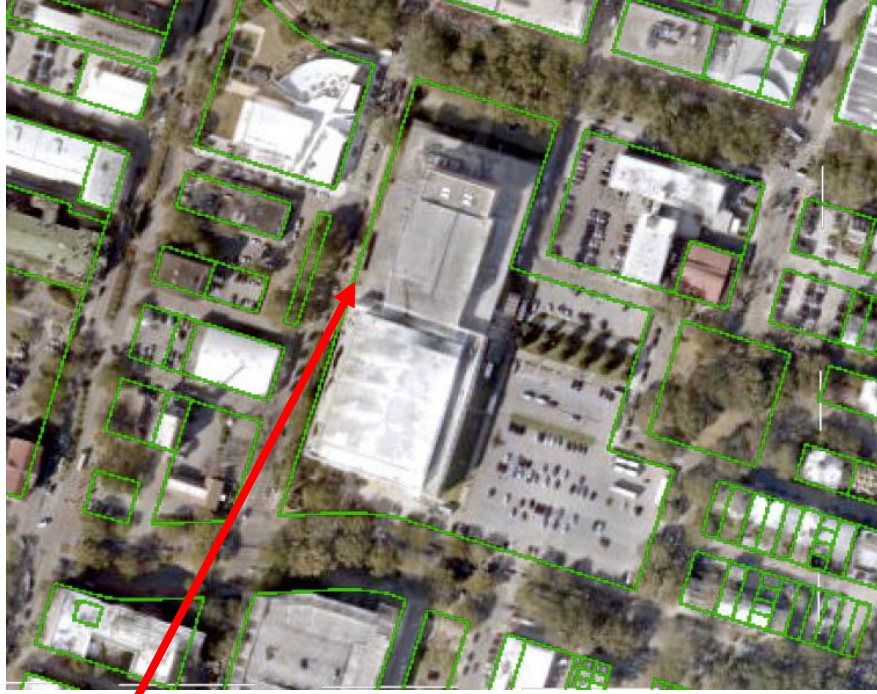

EXHIBIT A

Civic Center: 301 W. Oglethorpe

Voting Box Location: West Side of Facility in Drive-Thru Island

WW Law Community Center: E. Waldburg

Voting Box Location: landscape/grass bed near northwest corner of facility

Liberty City Community Center: Mills B Lane Blvd

Voting Box Location: landscape bed just to south of entrance sidewalk

Carver Village Community Center: 905 Collat Ave

Voting Box Location: Landscape bed near front entrance