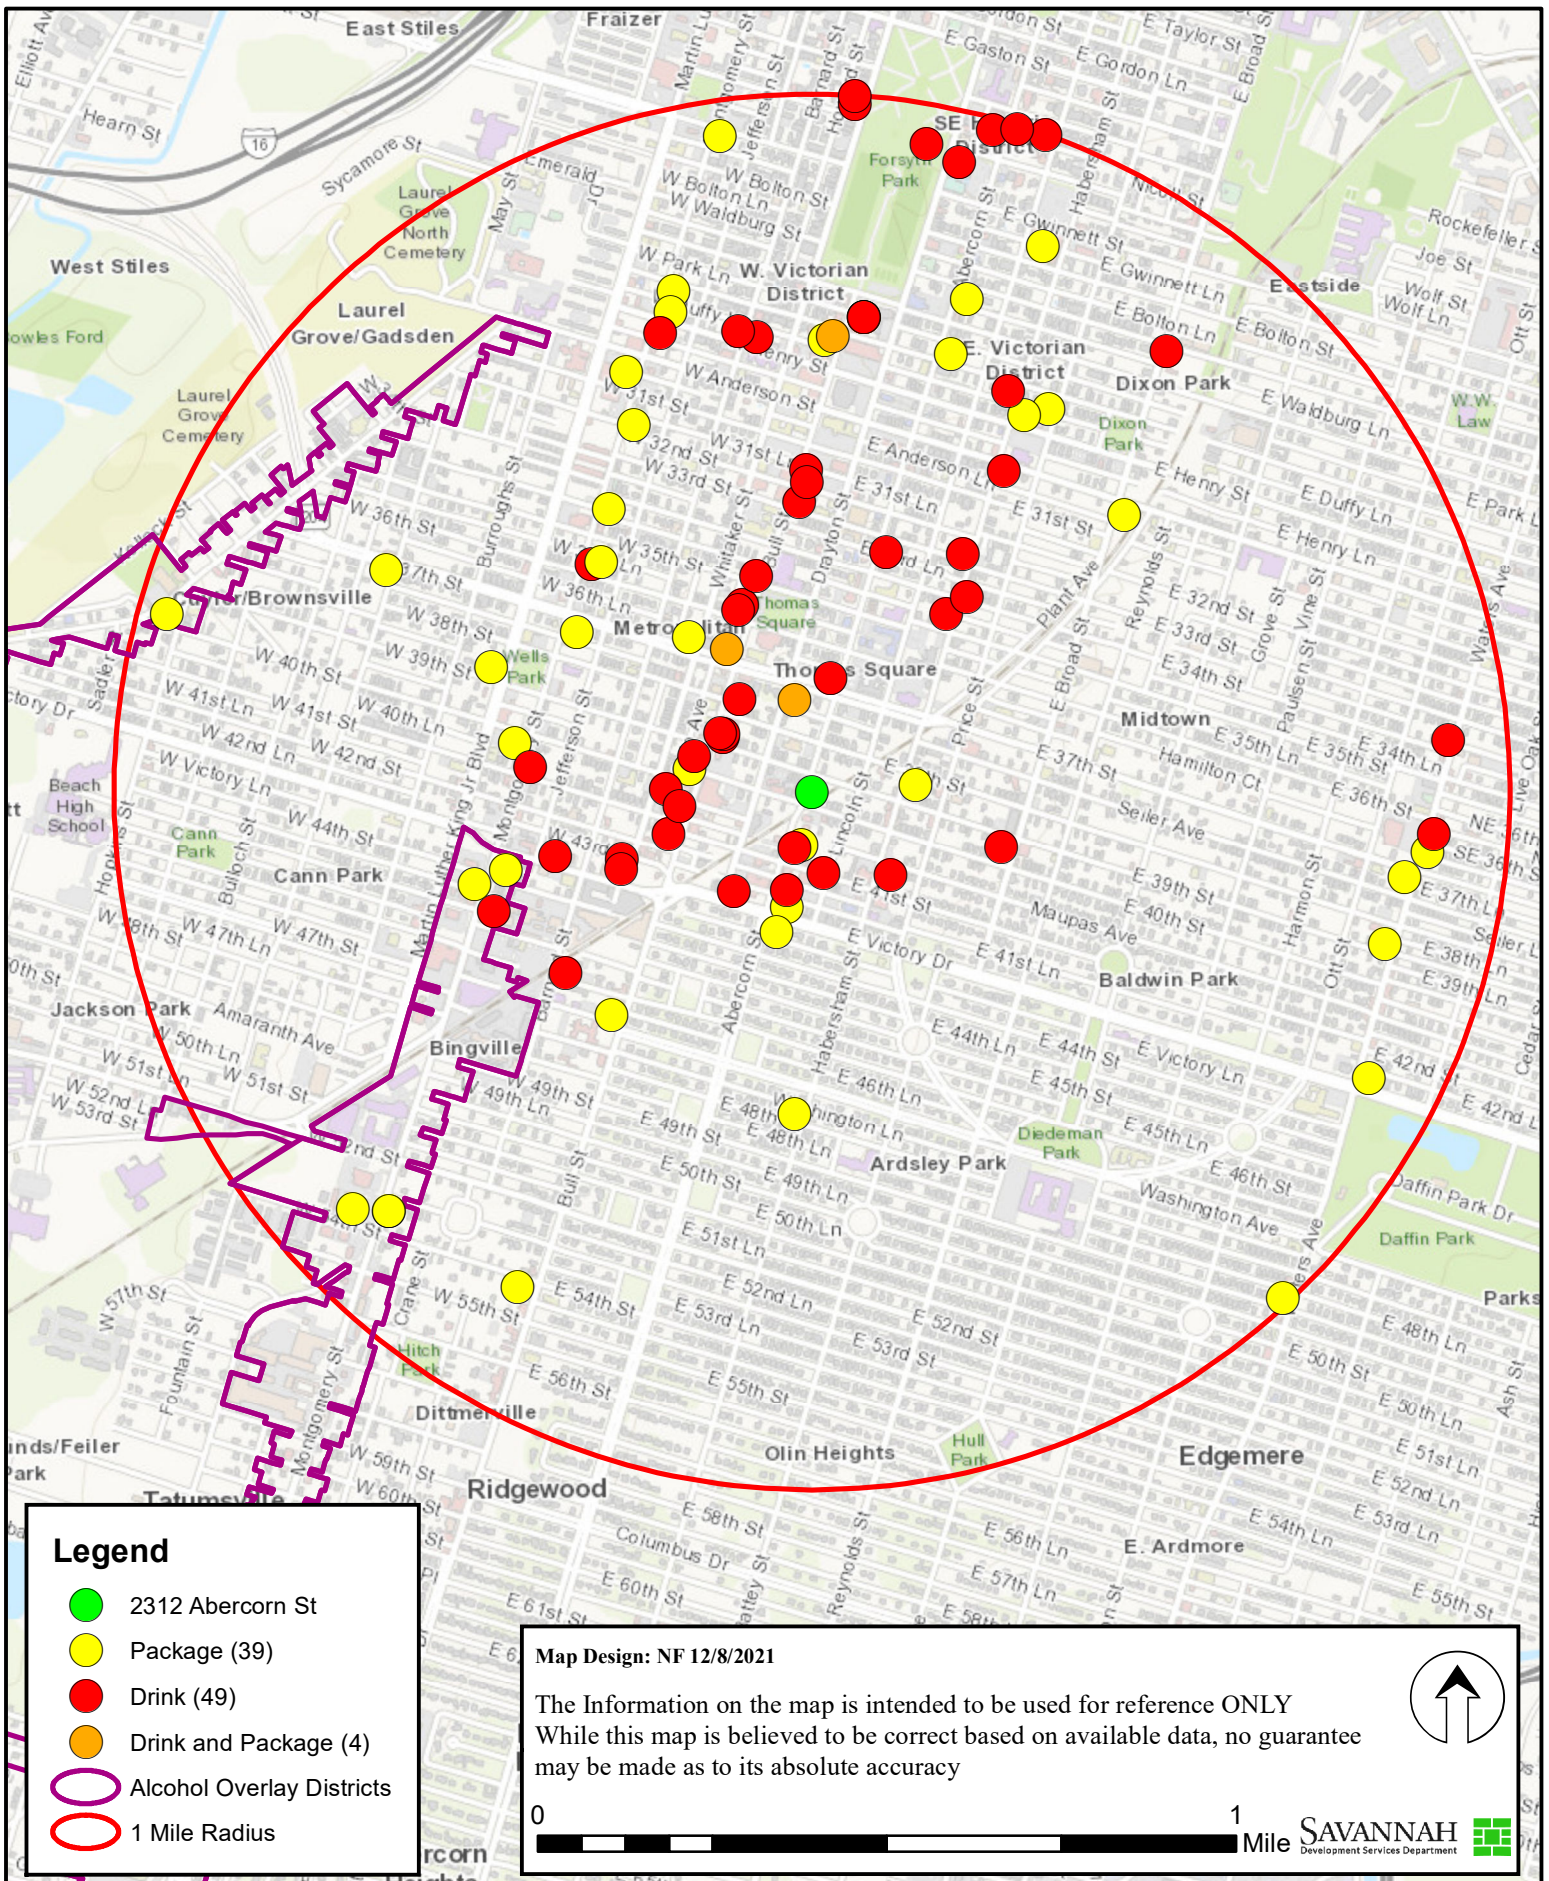

Special Permit Use - 2312 Abercorn St

Legend

- 2312 Abercorn St
- Package (39)
- Drink (49)
- Drink and Package (4)
- Alcohol Overlay Districts
- 1 Mile Radius

Map Design: NF 12/8/2021

The Information on the map is intended to be used for reference ONLY
 While this map is believed to be correct based on available data, no guarantee
 may be made as to its absolute accuracy