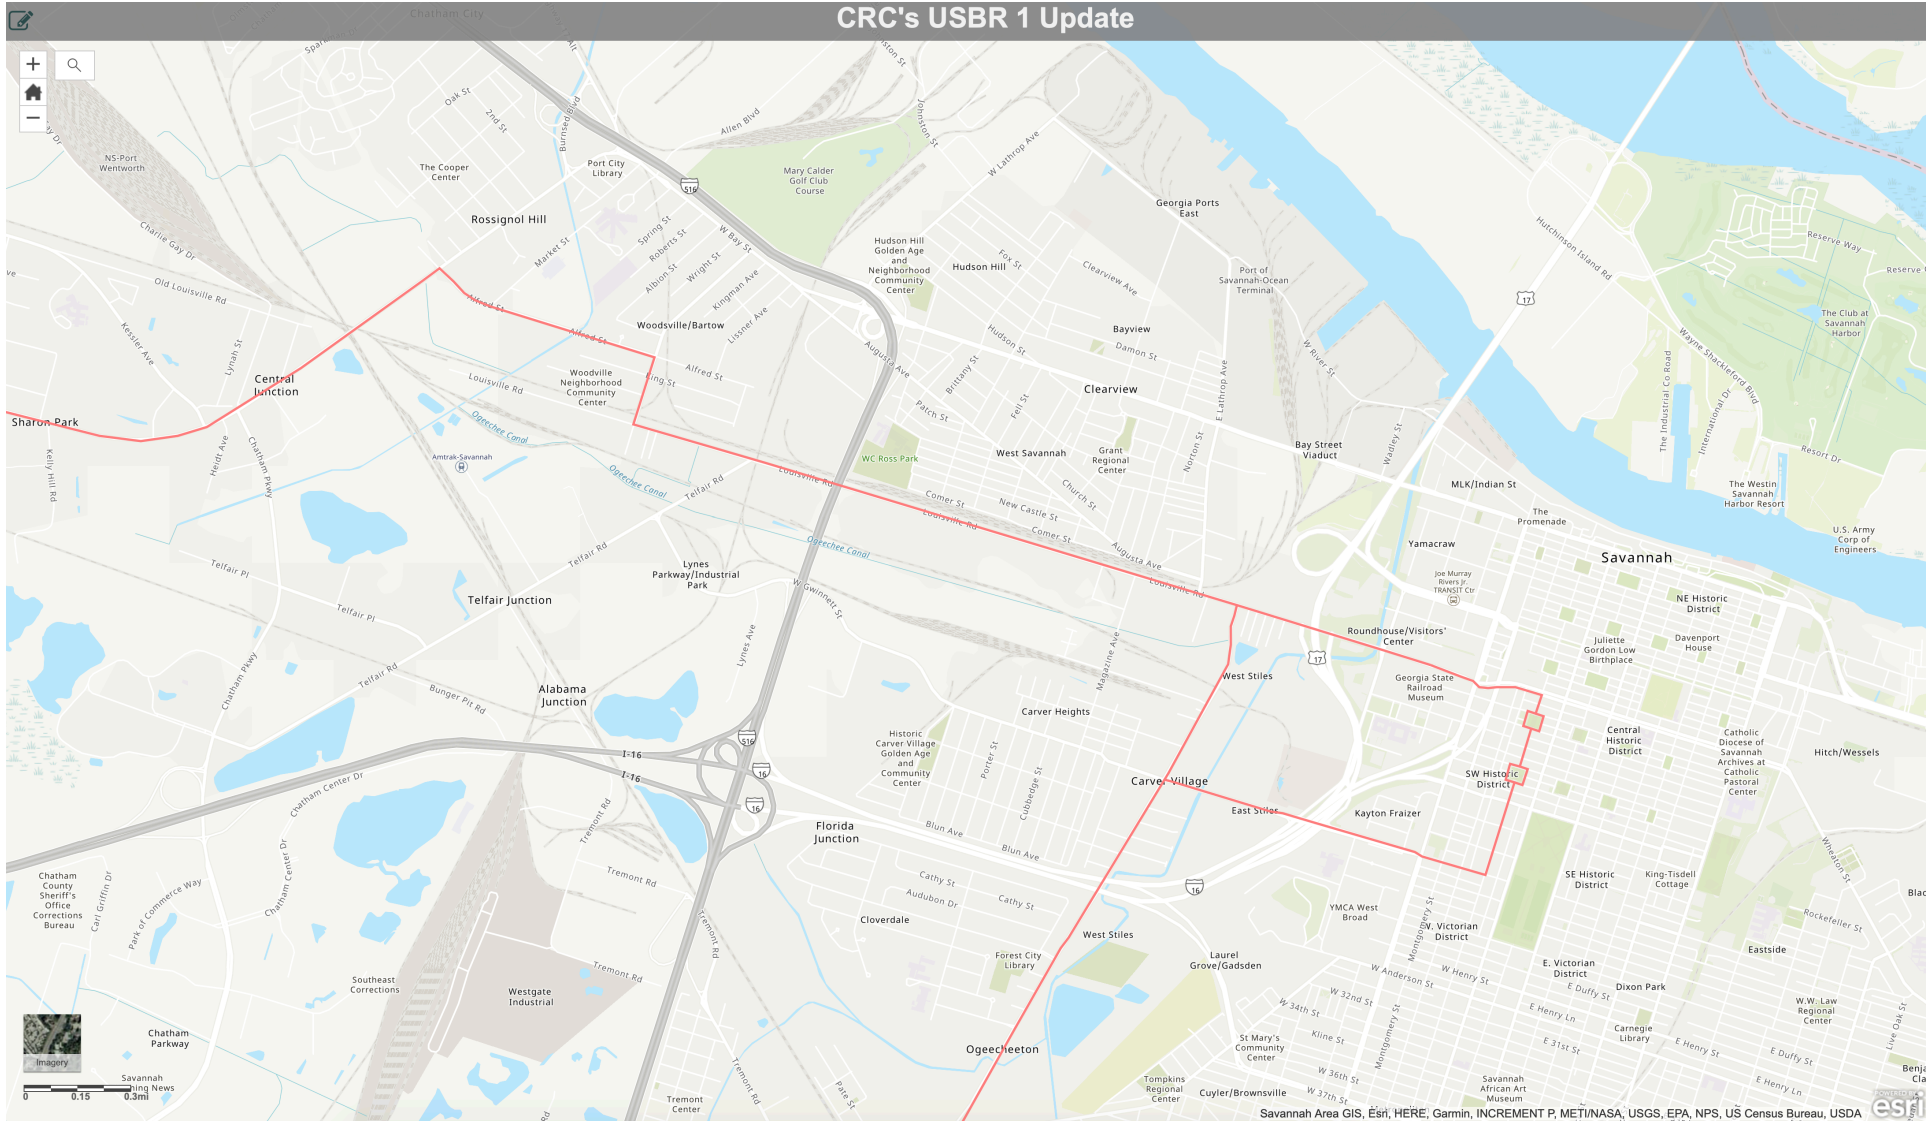

USBR 1 SAVANNAH, GA

USBR 1 . Savannah, GA . Draft Route

Overview, City of Savannah USBR 1

USBR 1 . Savannah, GA . Draft Route

USBR 1 . Savannah, GA . Draft Route

CRC's USBR 1 Update

Savannah Area GIS, Esri, HERE, Garmin, INCREMENT P, METI/NASA, USGS, EPA, NPS, US

USBR 1 . Savannah, GA . Draft Route

Alternate In-City Route

USBR 1 . Savannah, GA . Draft Route

USBR 1 . Savannah, GA . Draft Route