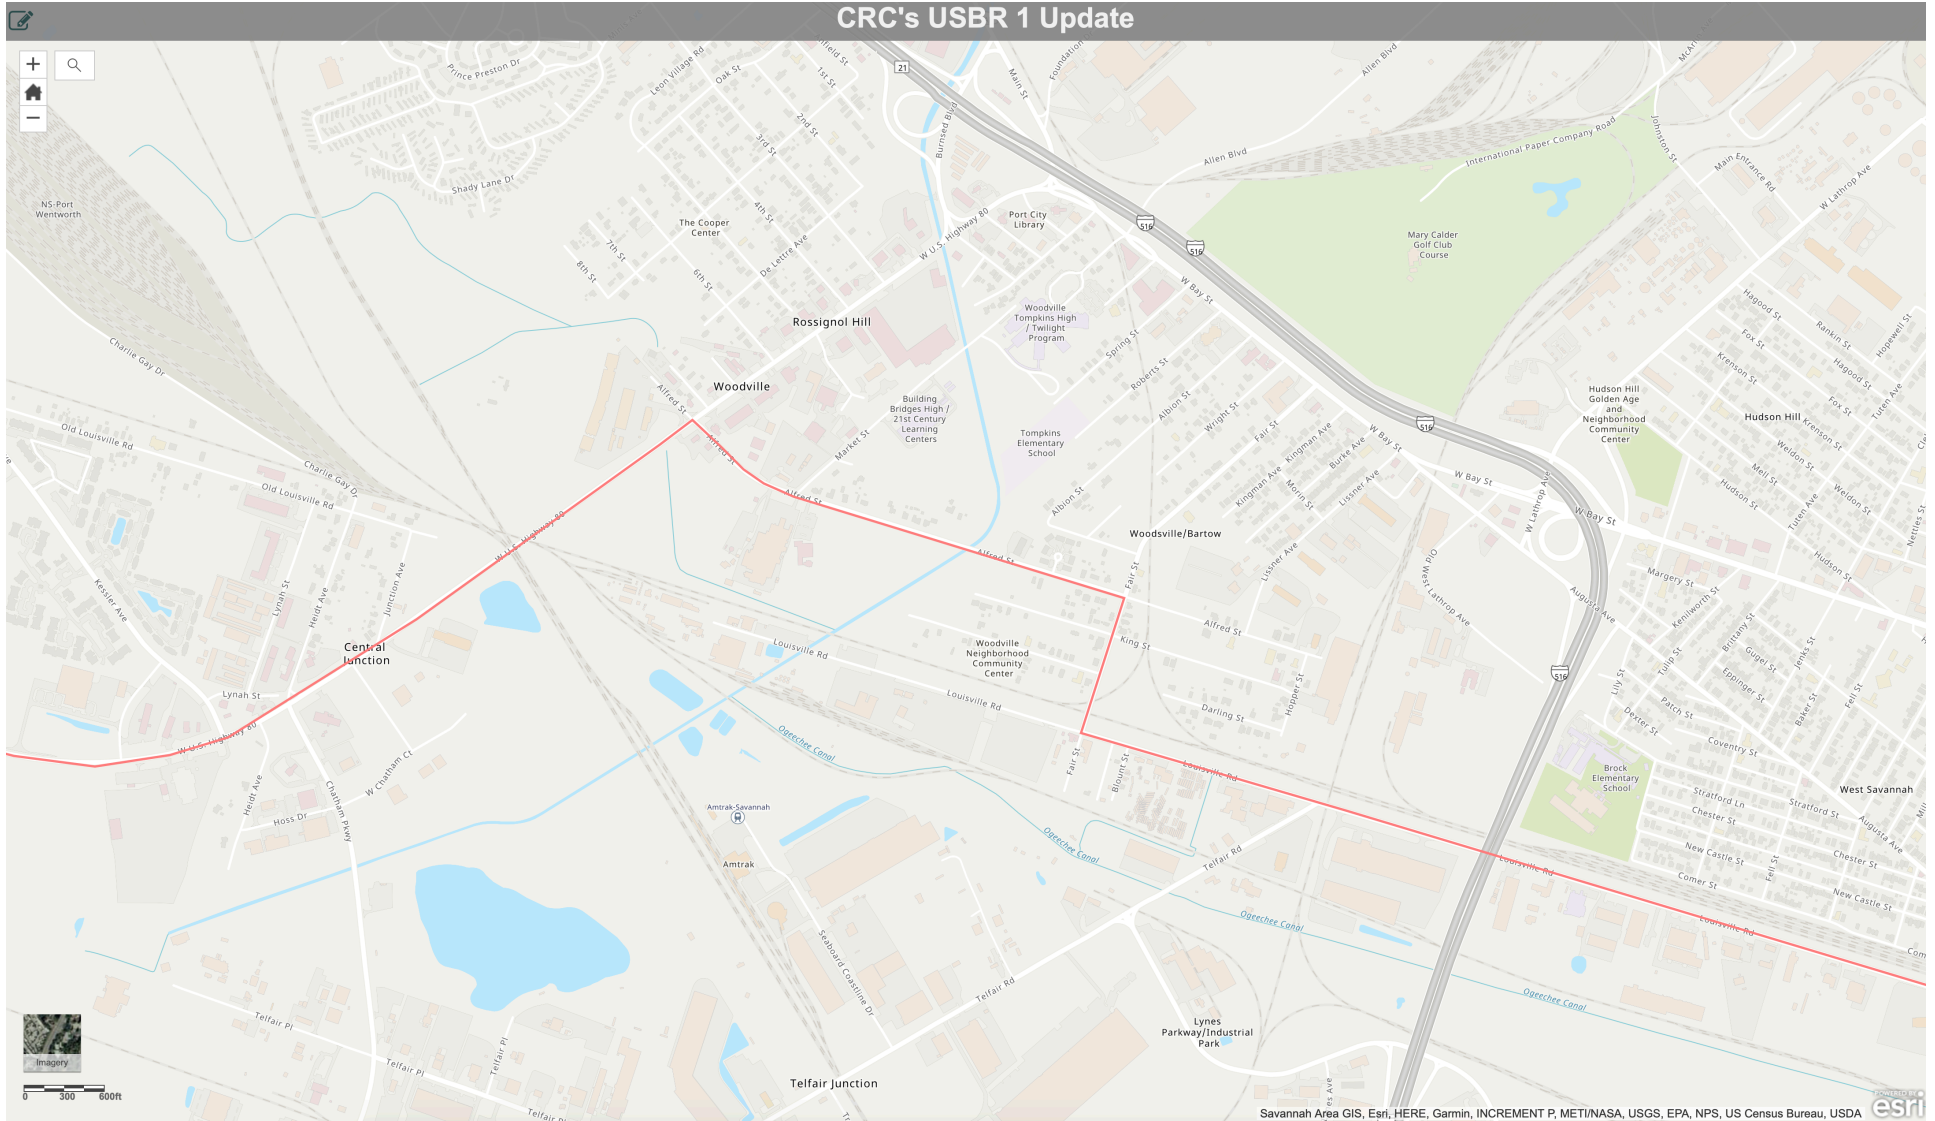

USBR 1 SAVANNAH, GA

USBR 1 . Savannah, GA . Draft Route

Overview, City of Savannah USBR 1

USBR 1 . Savannah, GA . Draft Route

USBR 1 . Savannah, GA . Draft Route

CRC's USBR 1 Update

Savannah Area GIS, Esri, HERE, Garmin, INCREMENT P, METI/NASA, USGS, EPA, NPS, US

USBR 1 . Savannah, GA . Draft Route

Alternate In-City Route

USBR 1 . Savannah, GA . Draft Route

USBR 1 . Savannah, GA . Draft Route