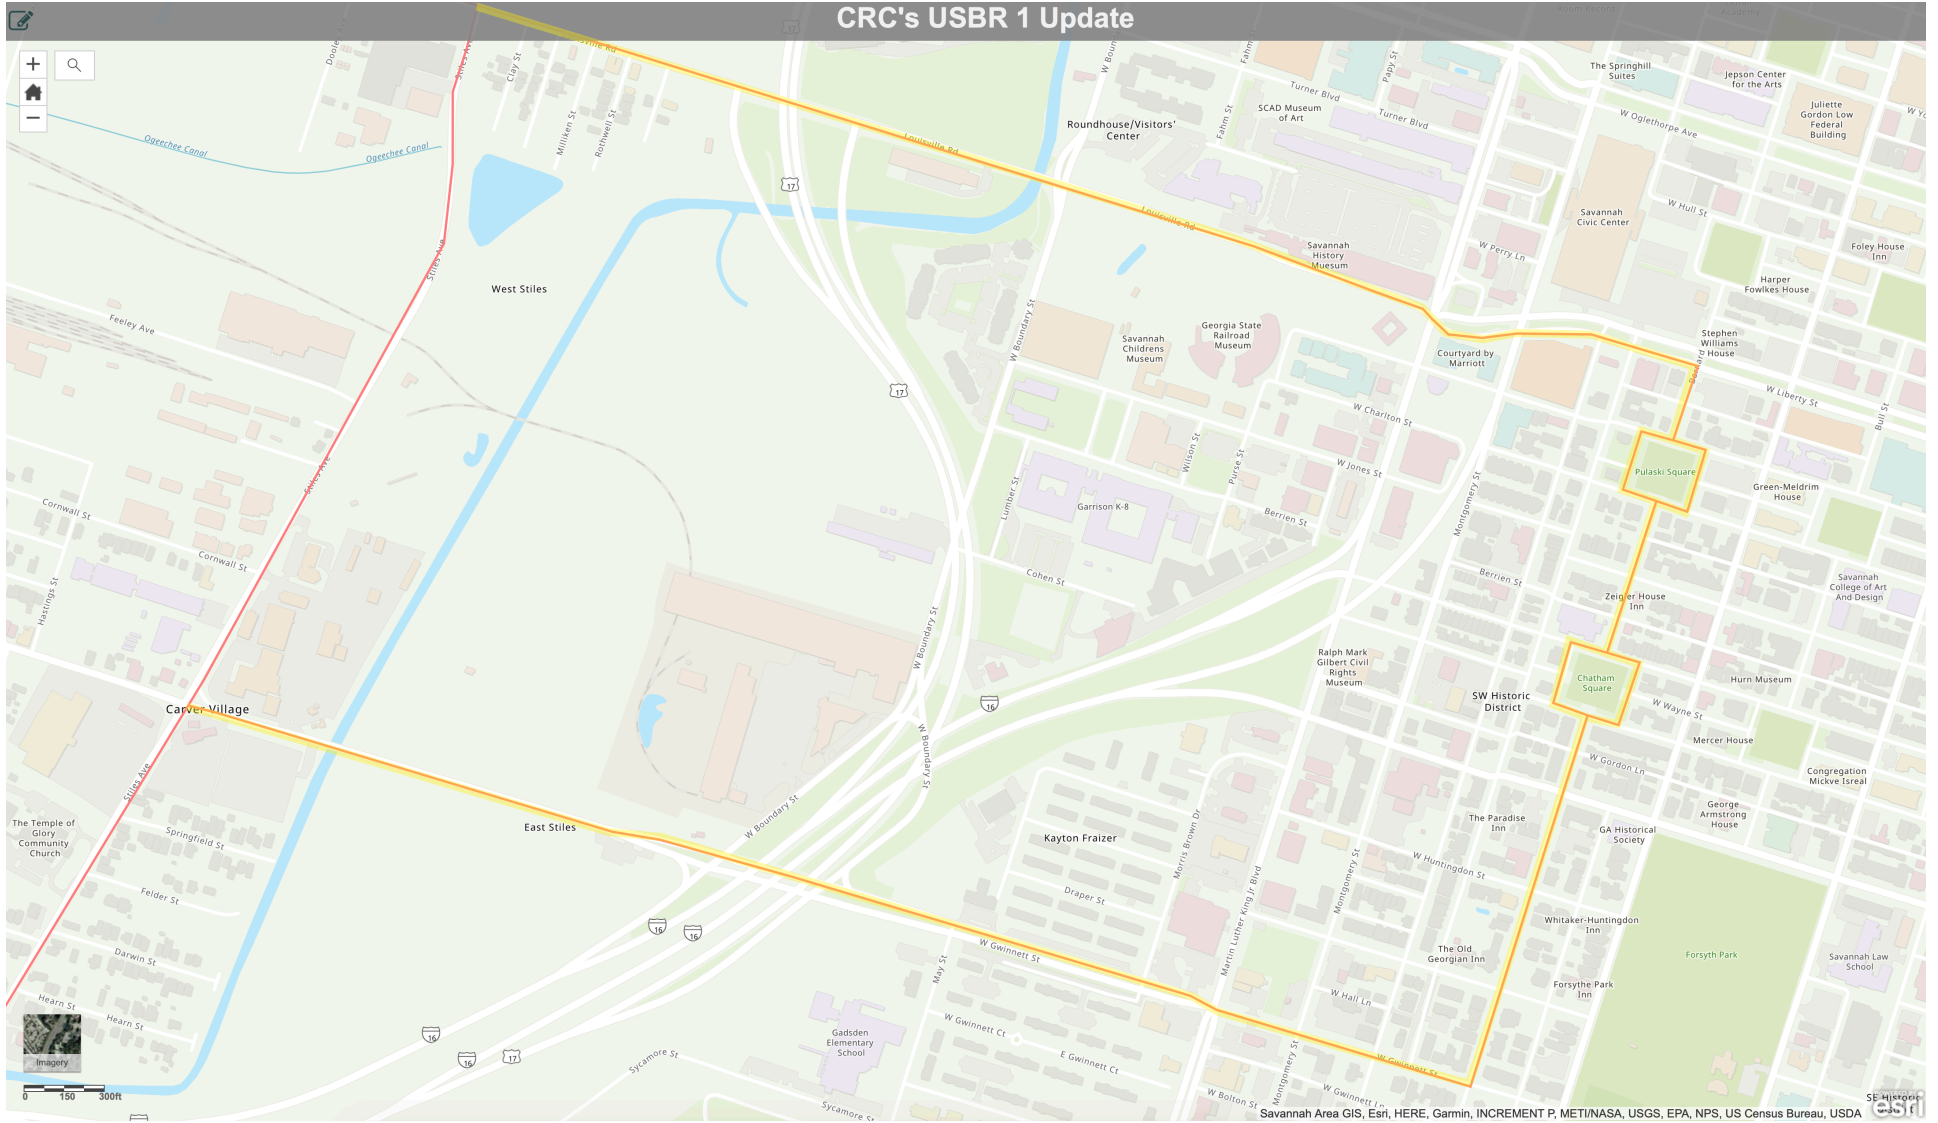

USBR 1 SAVANNAH, GA

USBR 1 . Savannah, GA . Draft Route

Overview, City of Savannah USBR 1

USBR 1 . Savannah, GA . Draft Route

USBR 1 . Savannah, GA . Draft Route

CRC's USBR 1 Update

Savannah Area GIS, Esri, HERE, Garmin, INCREMENT P, METI/NASA, USGS, EPA, NPS, US

USBR 1 . Savannah, GA . Draft Route

Alternate In-City Route

USBR 1 . Savannah, GA . Draft Route

USBR 1 . Savannah, GA . Draft Route