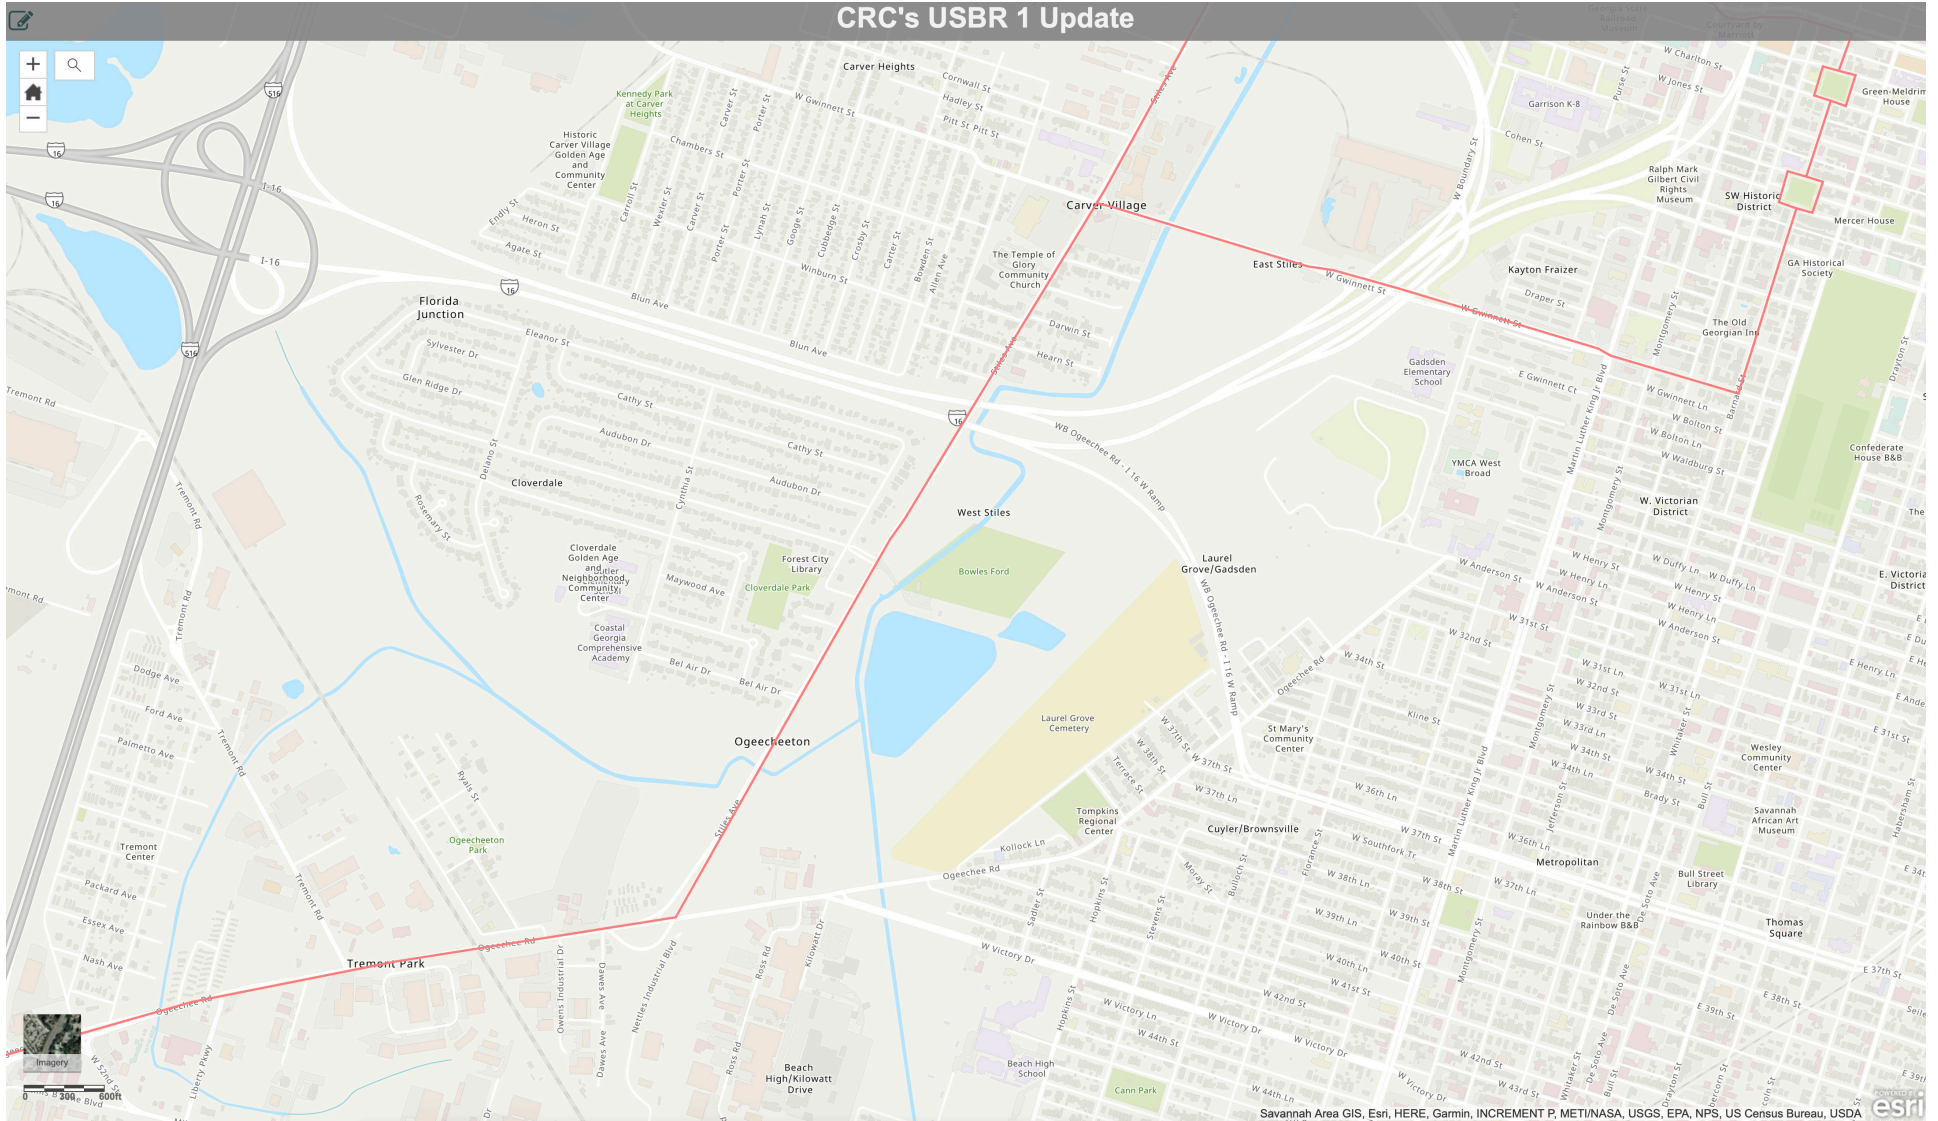

USBR 1 SAVANNAH, GA

USBR 1 . Savannah, GA . Draft Route

Overview, City of Savannah USBR 1

USBR 1 . Savannah, GA . Draft Route

USBR 1 . Savannah, GA . Draft Route

CRC's USBR 1 Update

Savannah Area GIS, Esri, HERE, Garmin, INCREMENT P, METI/NASA, USGS, EPA, NPS, US

USBR 1 . Savannah, GA . Draft Route

Alternate In-City Route

USBR 1 . Savannah, GA . Draft Route

USBR 1 . Savannah, GA . Draft Route