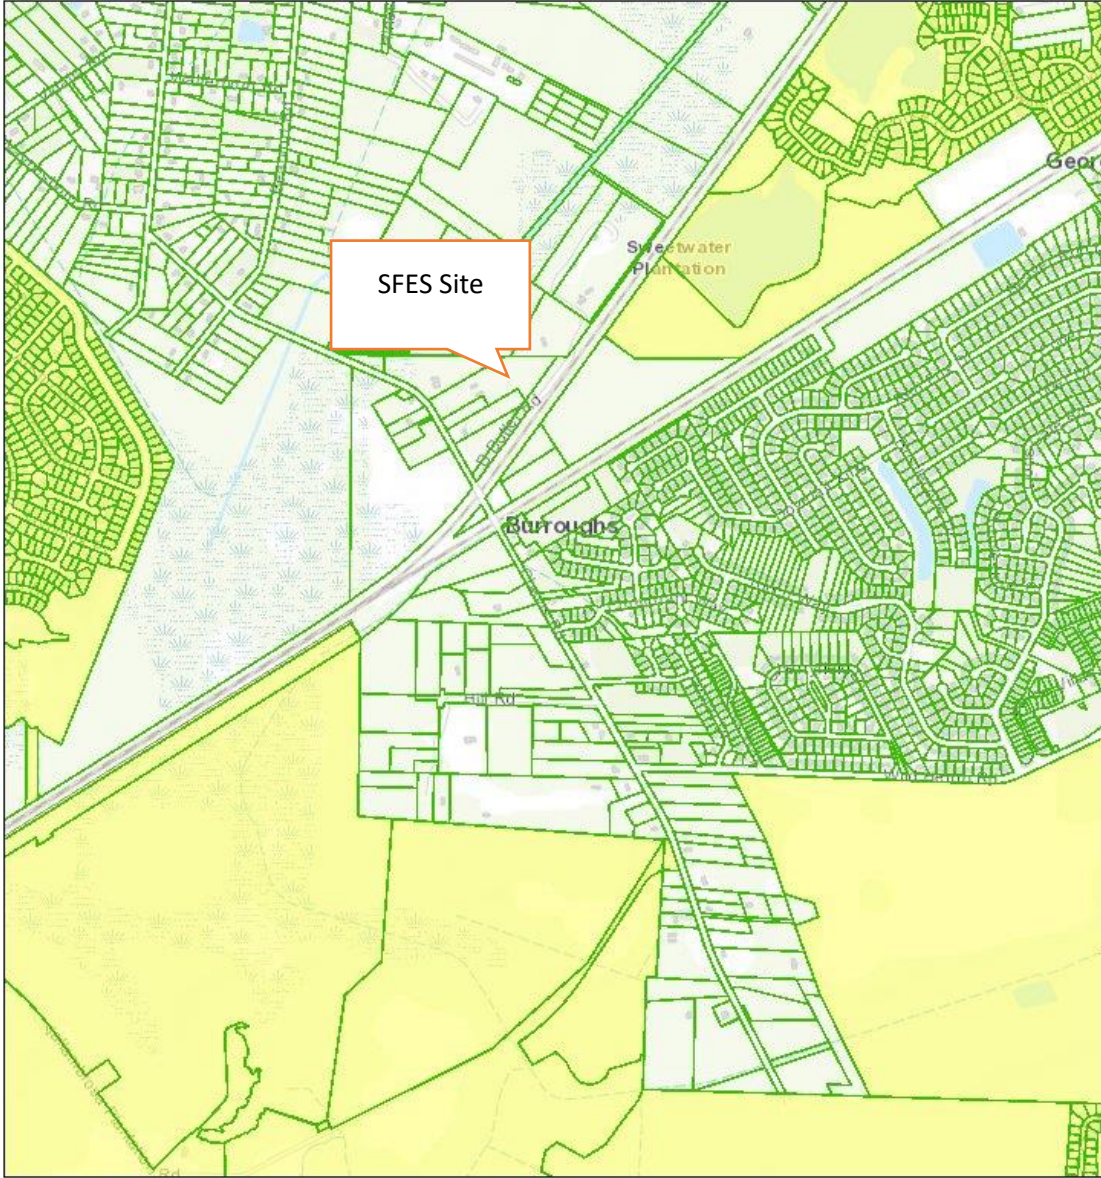

SAGIS iMap Viewer

December 31, 2018

1:18,056

- | | | |
|----------------------|----------------|----------------|
| Parcel Weekly Update | GARDEN CITY | UNINCORPORATED |
| Interstate | POOLER | VERNONBURG |
| Parkways | PORT WENTWORTH | |
| Major Roads | SAVANNAH | |
| Municipality | THUNDERBOLT | |
| BLOOMINGDALE | TYBEE ISLAND | |

Sources: Esri, HERE, Garmin, Intermap, increment P Corp., GEBCO, USGS, FAO, NPS, NRCAN, GeoBase, IGN, Kadaster NL, Ordnance Survey, Esri Japan, METI, Esri China (Hong Kong), swisstopo, © OpenStreetMap contributors, and the GIS User Community
SAGIS