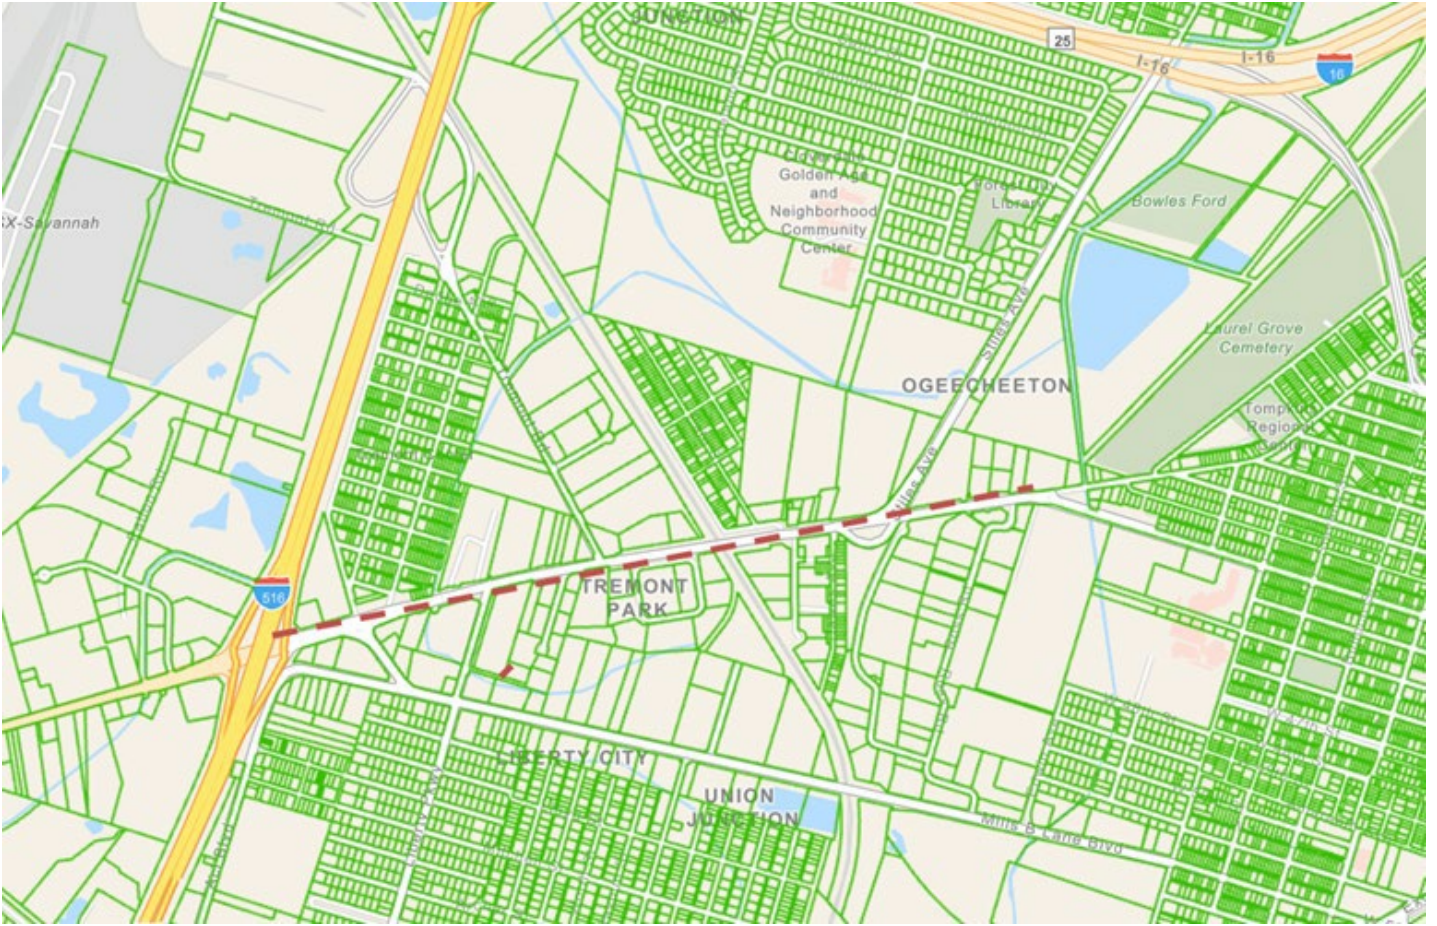

OGEECHEE ROAD FROM I-516 TO VICTORY DRIVE

AFFECTED CITY PROPERTIES