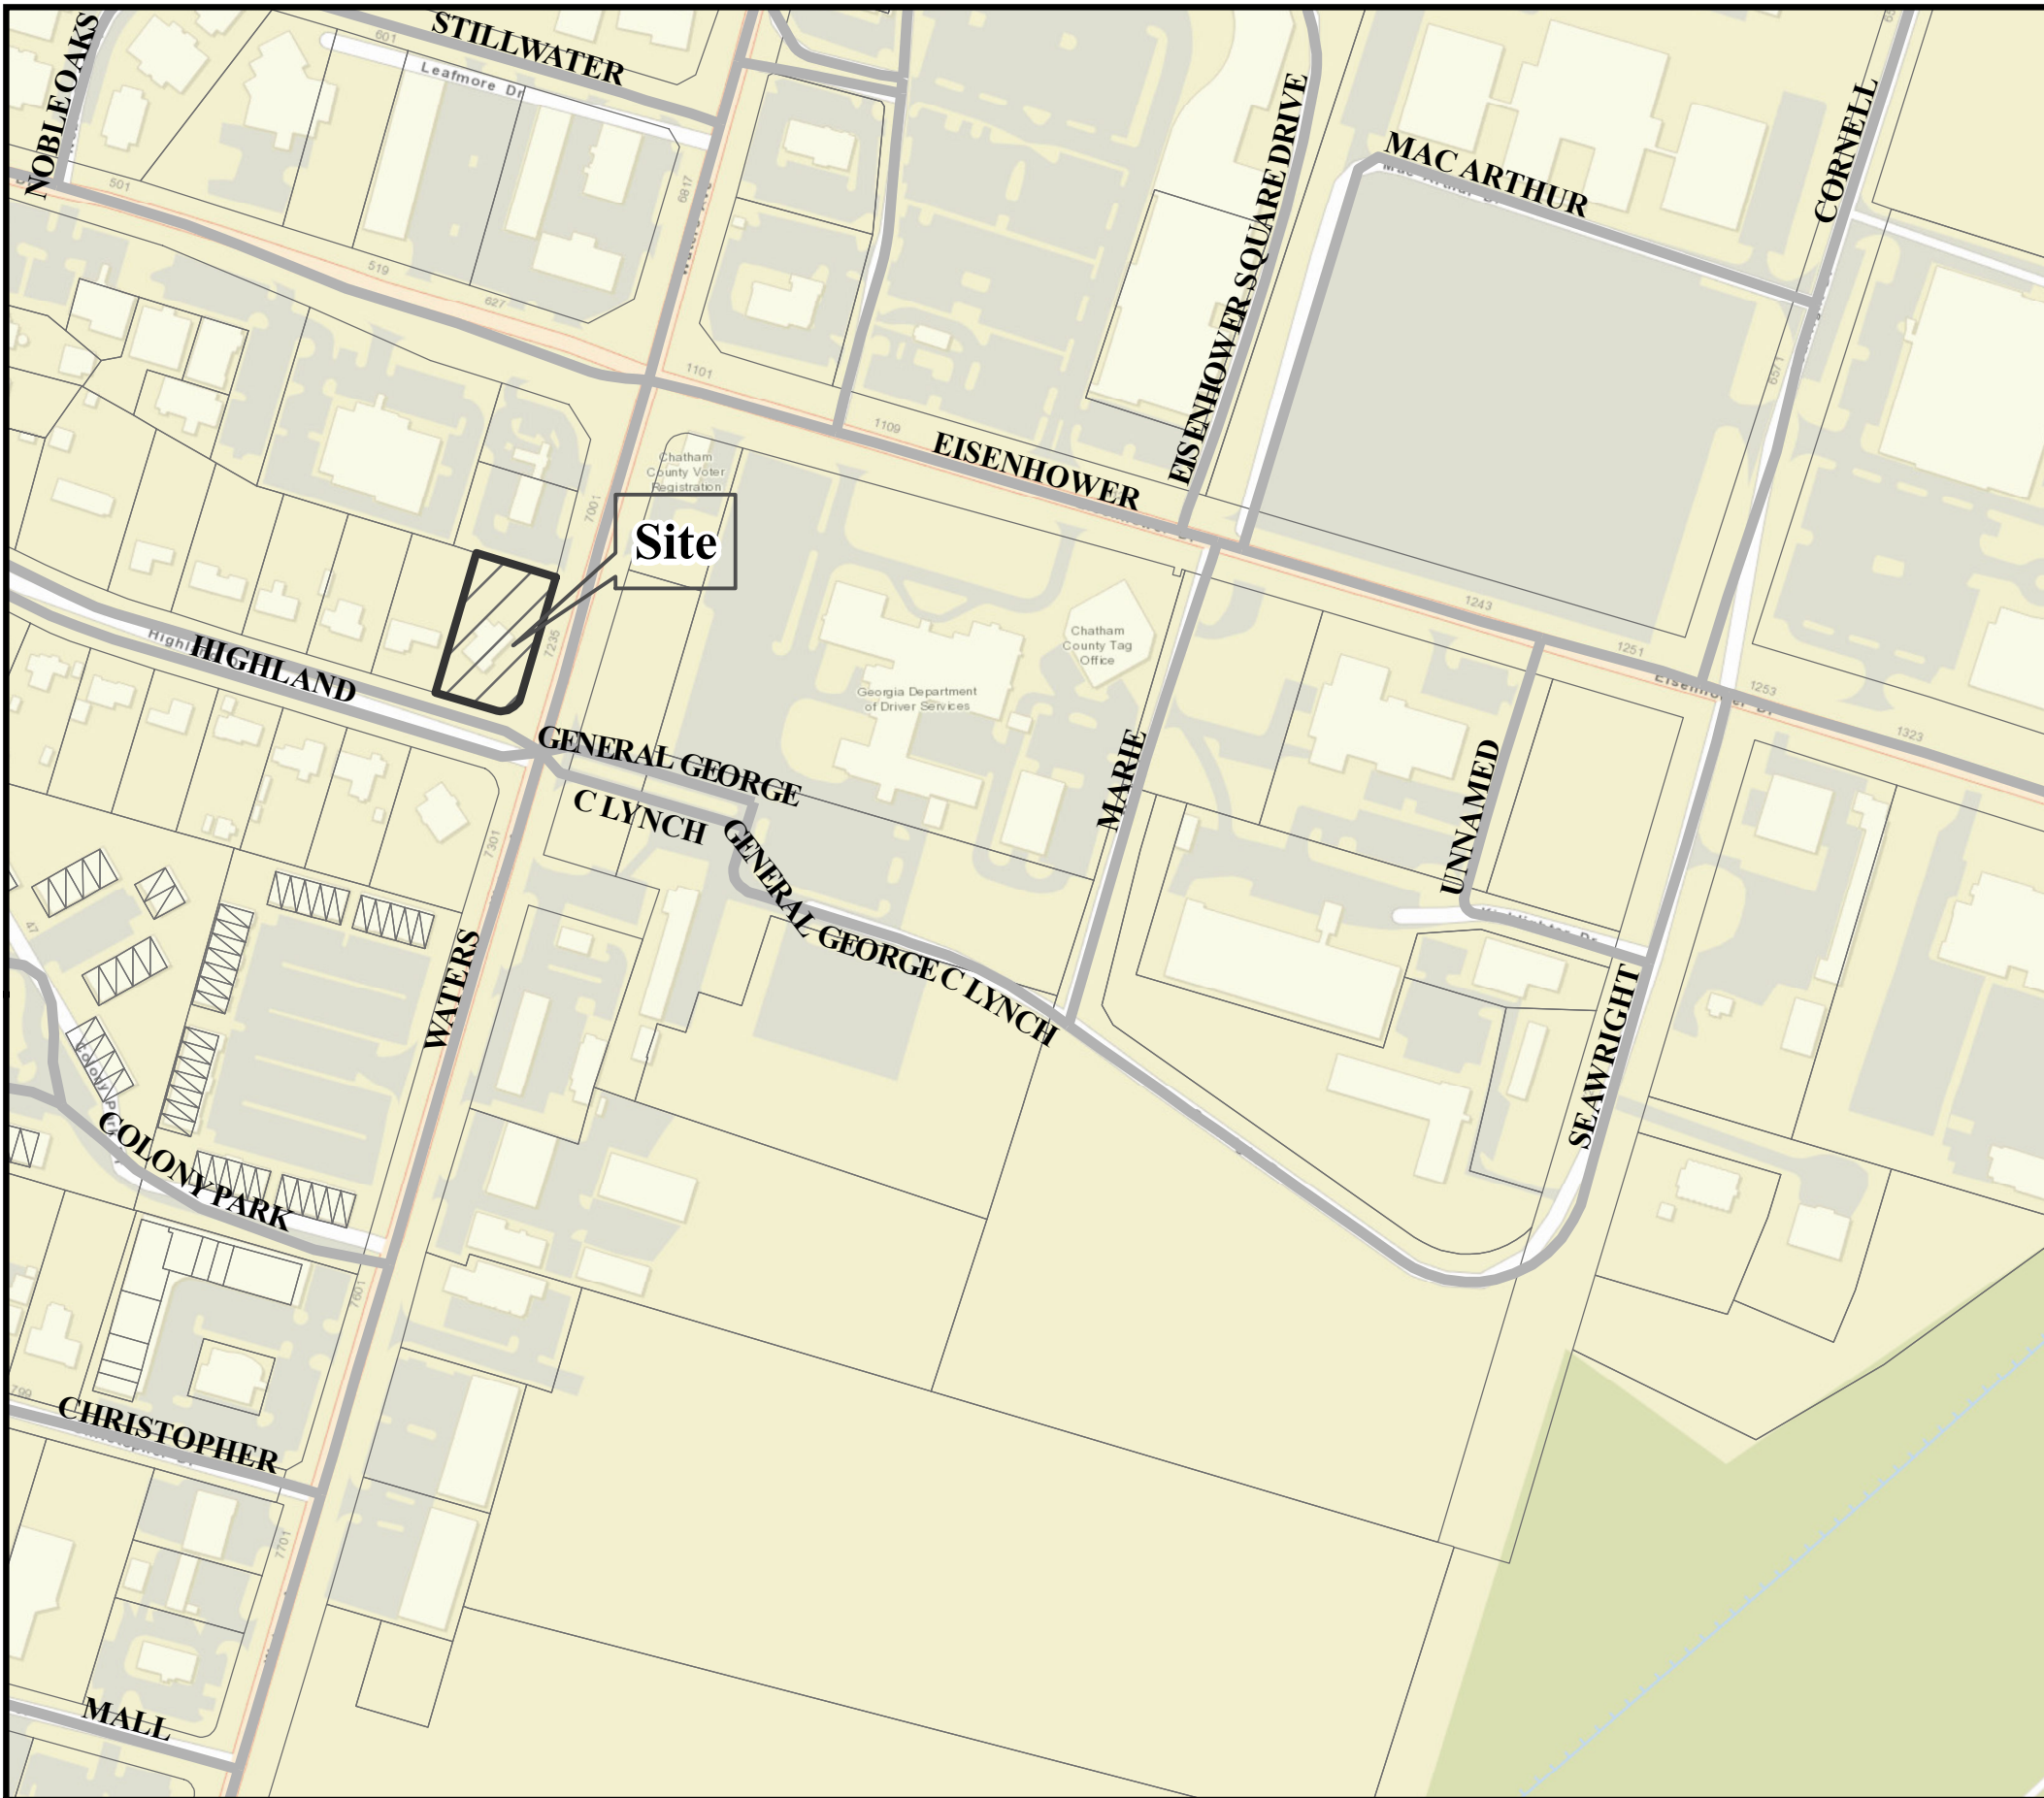

VICINITY MAP

File # 20-001742 -ZA

Aldermanic District : 4

Commissioner District : 1

Area : 2.79 Ac

PIN: 20491 07010

Address : 716 Highland Dr.

Existing Zoning District: Residential Single-Family-10 (RSF-10)

Neighborhood : Highland Park

Map Design: NF 7/7/2020

The Information on the map is intended to be used for Reference ONLY
While this map is believed to be correct based on available data, no guarantee
may be made as to its absolute accuracy