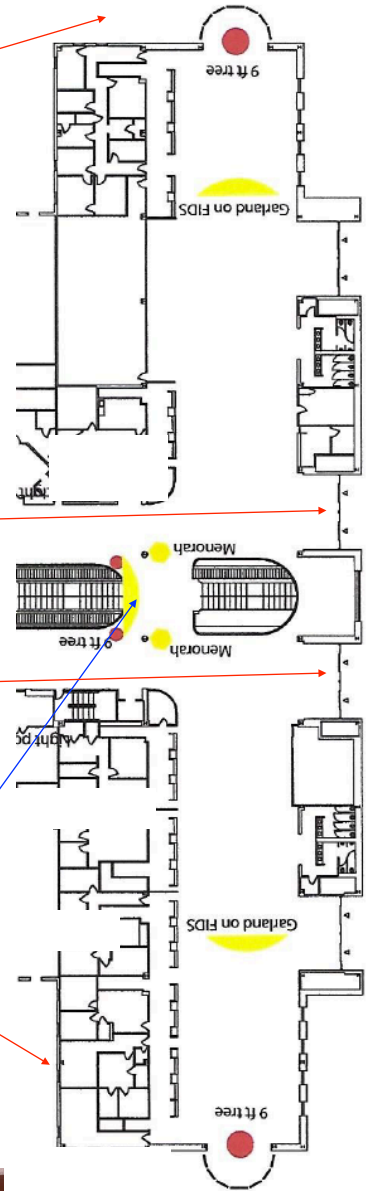

IMAGERY FOR SAVANNAH SQUARE

Sebrell Smith
DESIGNER EVENTS

IMAGERY FOR SAVANNAH SQUARE

Sebrell Smith

DESIGNER EVENTS

2019 Holiday Decor Imagery Ticketing Lobby Level 2

Planter grouping to replace trees that stood at either end of the central hallway

Allowance: \$1500 ea.

6' Menorah flanked by
2 3' Dreidel's

Cost: \$2800

**2019 Holiday Decor Imagery
Baggage Claim Level 1**

Planter grouping to replace trees that stood at either side of the main entrance.

Allowance: \$1500 ea.

Alternative Display Decor Not Represented in Cost Proposal
Option 1: Price as shown: \$2144.93

A 53708C-RD 84" Red Shiny
Ornament Cone Tree
\$799.99 ea (min 1) \$759.99 case pk 4
84"H x 23"Dia.
Ships on Pallet

B 15900A 48" Boxwood Cone
Tree in Plastic Pot
\$119.99 ea (min 1) \$113.99 case pk 4
48"H x 14"Dia.

C 15901A 70" Boxwood Cone
and Ball Tree in Plastic Pot
\$174.99 ea (min 1) \$166.24 case pk 4
70"H x 18"W