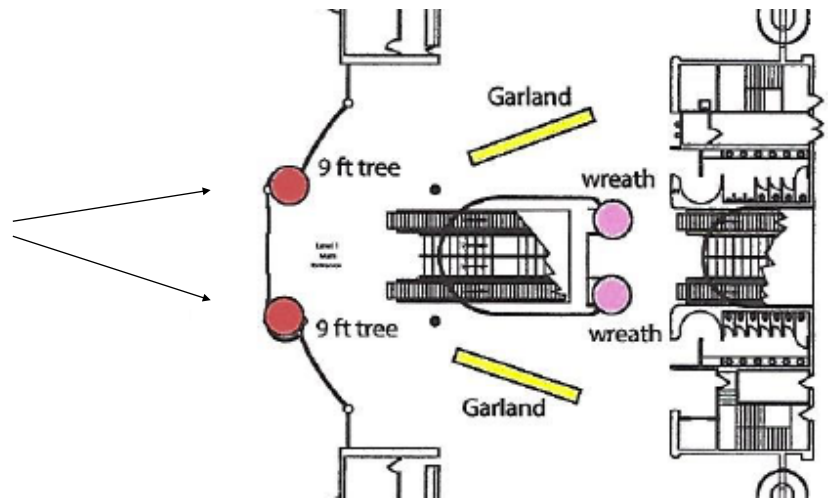

Allowance: \$1500 ea.

6' Menorah flanked by
2 3' Dreidel's

Cost: \$2800

**2019 Holiday Decor Imagery
Baggage Claim Level 1**

Planter grouping to replace trees that stood at either side of the main entrance.

Allowance: \$1500 ea.

Alternative Display Decor Not Represented in Cost Proposal
Option 1: Price as shown: \$2144.93

A 53708C-RD 84" Red Shiny
Ornament Cone Tree
\$799.99 ea (min 1) \$759.99 case pk 4
84"H x 23"Dia.
Ships on Pallet

B 15900A 48" Boxwood Cone
Tree in Plastic Pot
\$119.99 ea (min 1) \$113.99 case pk 4
48"H x 14"Dia.

C 15901A 70" Boxwood Cone
and Ball Tree in Plastic Pot
\$174.99 ea (min 1) \$166.24 case pk 4
70"H x 18"W