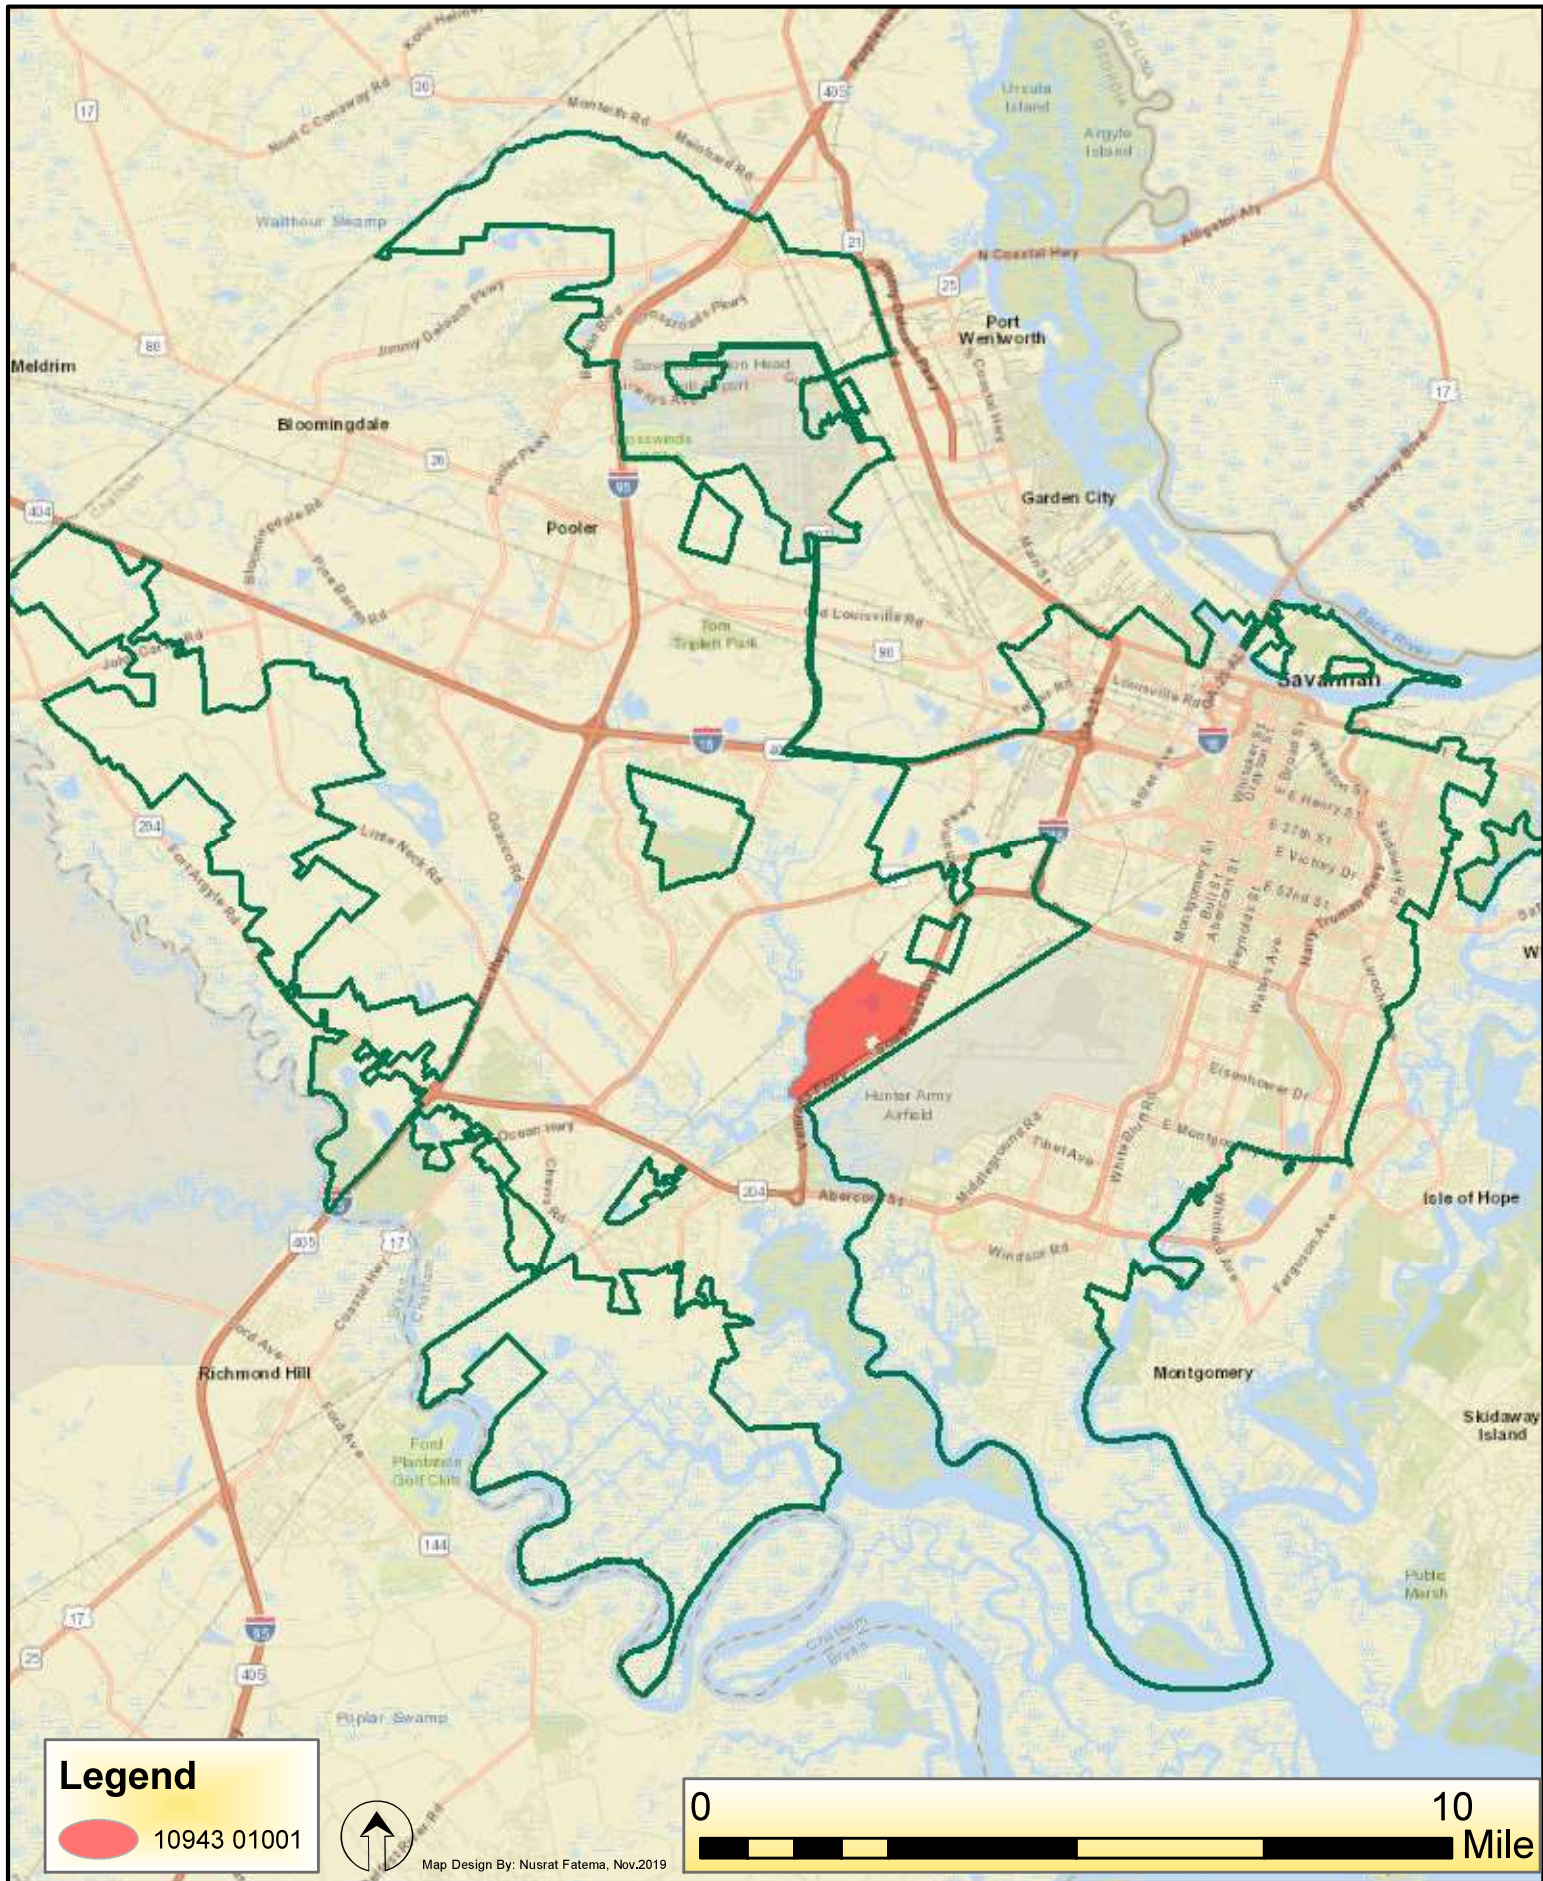

Proposed Properties To Be Annexed

Legend

 10943 01001

Map Design By: Nusrat Fatema, Nov.2019