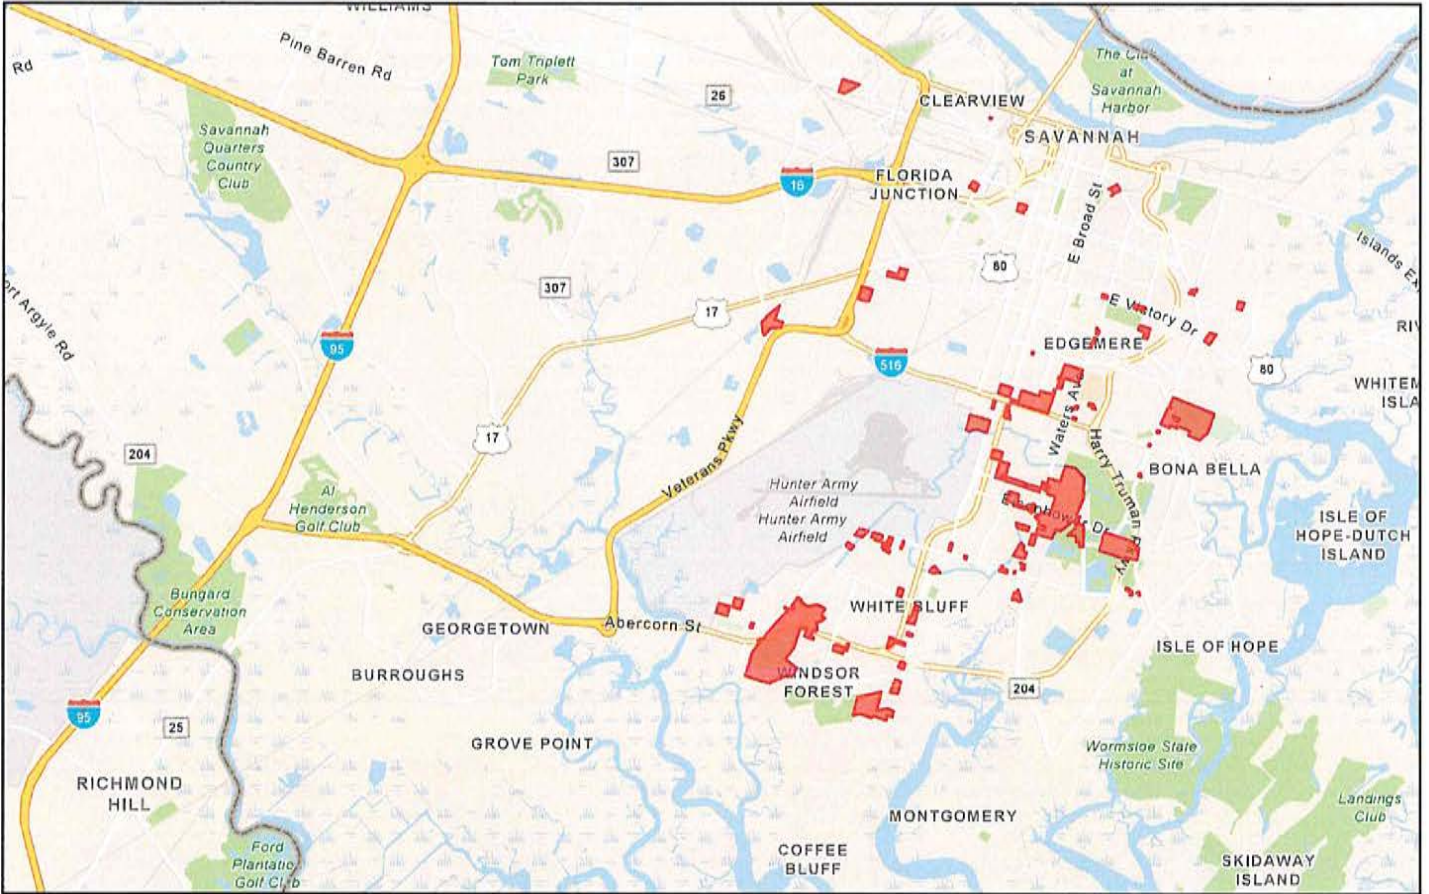

# SAGIS iMap Viewer

10/18/2022, 10:56:40 AM

 Chatham County Boundary

City of Hinesville, Savannah Area GIS, Esri, HERE, Garmin, SafeGraph, GeoTechnologies, Inc, MET/NASA, USGS, EPA, NPS, USDA, SAGIS

1. Savannah State University
2. Georgia Regional Hospital
3. Benedictine Military School, Chatham County Offices
4. Savannah Tech
5. Savannah Country Day School/Windsor Forest Baptist Church
6. Armstrong State University/St. Joseph's
7. The Seed Church/Office Complex
8. Candler Hospital/Cavalry Baptist Complex