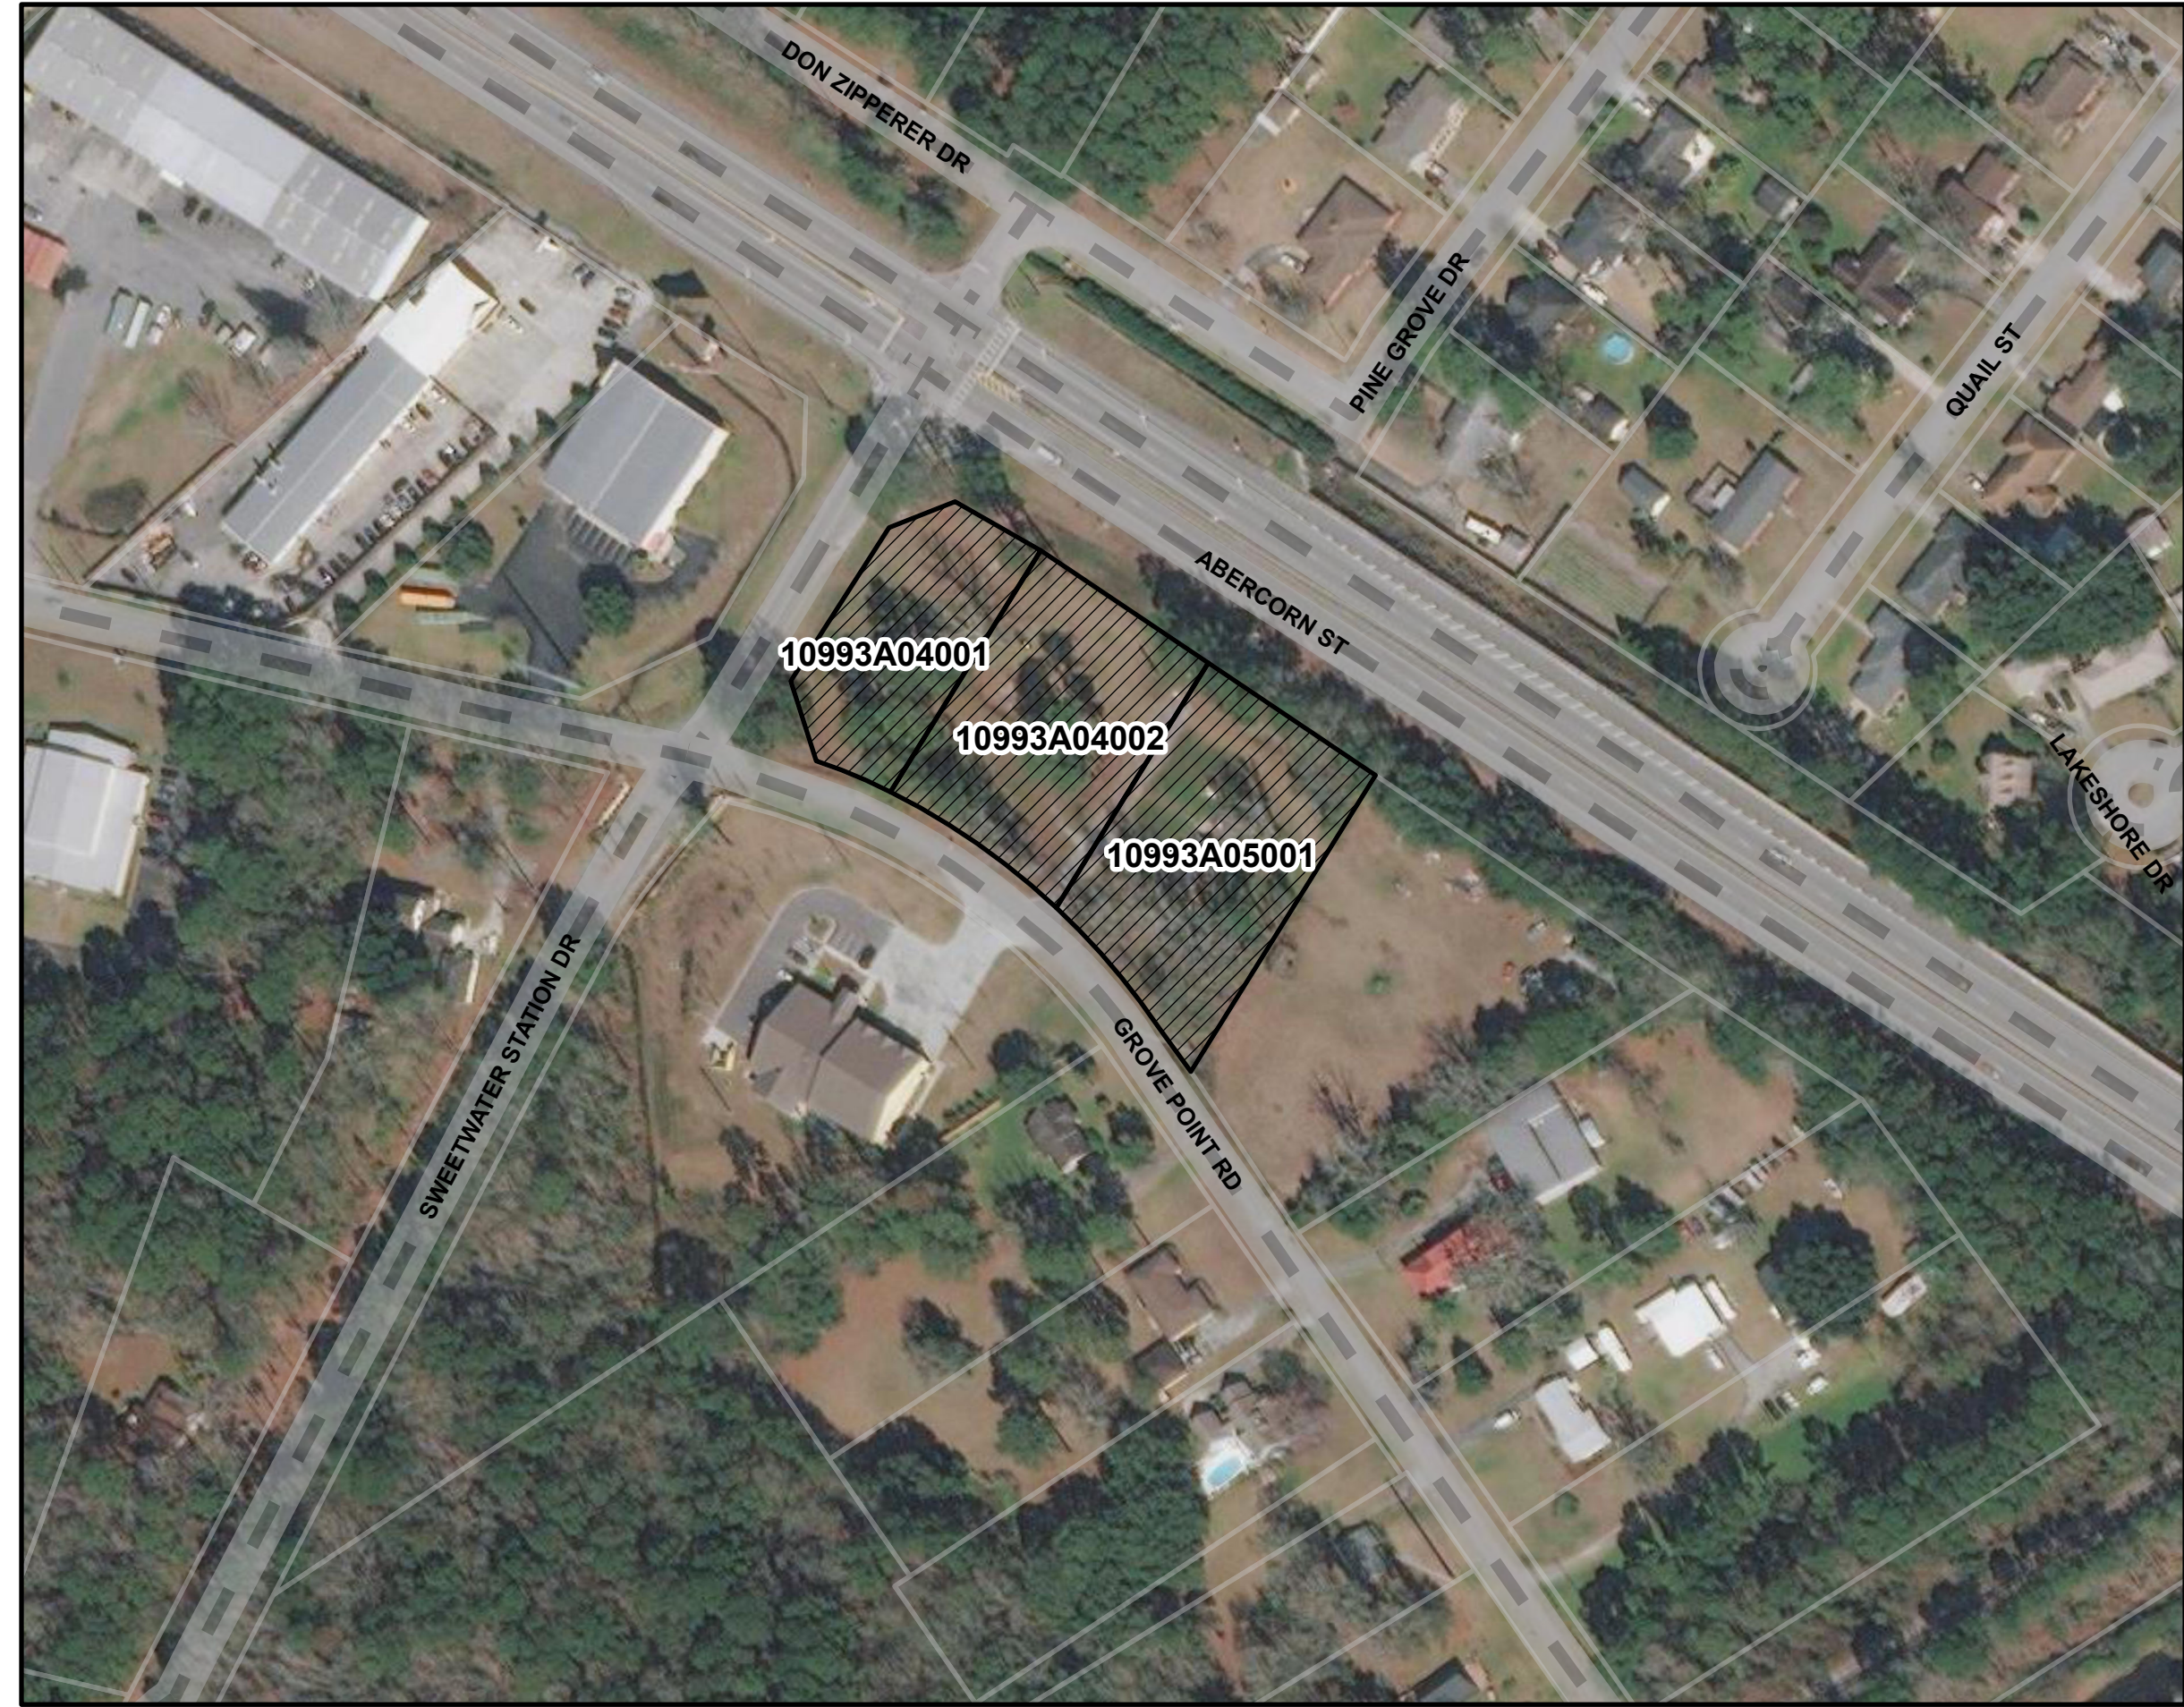

Proposed Property Zoning:

1750 and 1754 Grove Point Road B-C
1758 Grove Point Road R-A-CO

Aldermanic District: Annexation

Neighborhood: Sweetwater Station

AERIAL MAP

File: 22-000531-ZA

Address & PIN#
1750 Grove Point Road (10993A04001)
1754 Grove Point Road (10993A04002)
1758 Grove Point Road (10993A05001)

Existing Zoning District:
1750 and 1754 Grove Point Road P-B
1758 Grove Point Road R-A

Proposed Property Zoning:
1750 and 1754 Grove Point Road B-C
1758 Grove Point Road R-A-CO

Aldermanic District: Annexation

Neighborhood: Sweetwater Station

Map Design: N.Fatemaj 18Mar2022

The information on the map is intended to be used for reference ONLY.
While this map is believed to be correct based on available data, no guarantee may
be made as to its absolute accuracy.

TAX MAP

File: 22-000531-ZA

Address & PIN#

1750 Grove Point Road (10993A04001)

1754 Grove Point Road (10993A04002)

1758 Grove Point Road (10993A05001)

Aldermanic District: Annexation

Neighborhood: Sweetwater Station