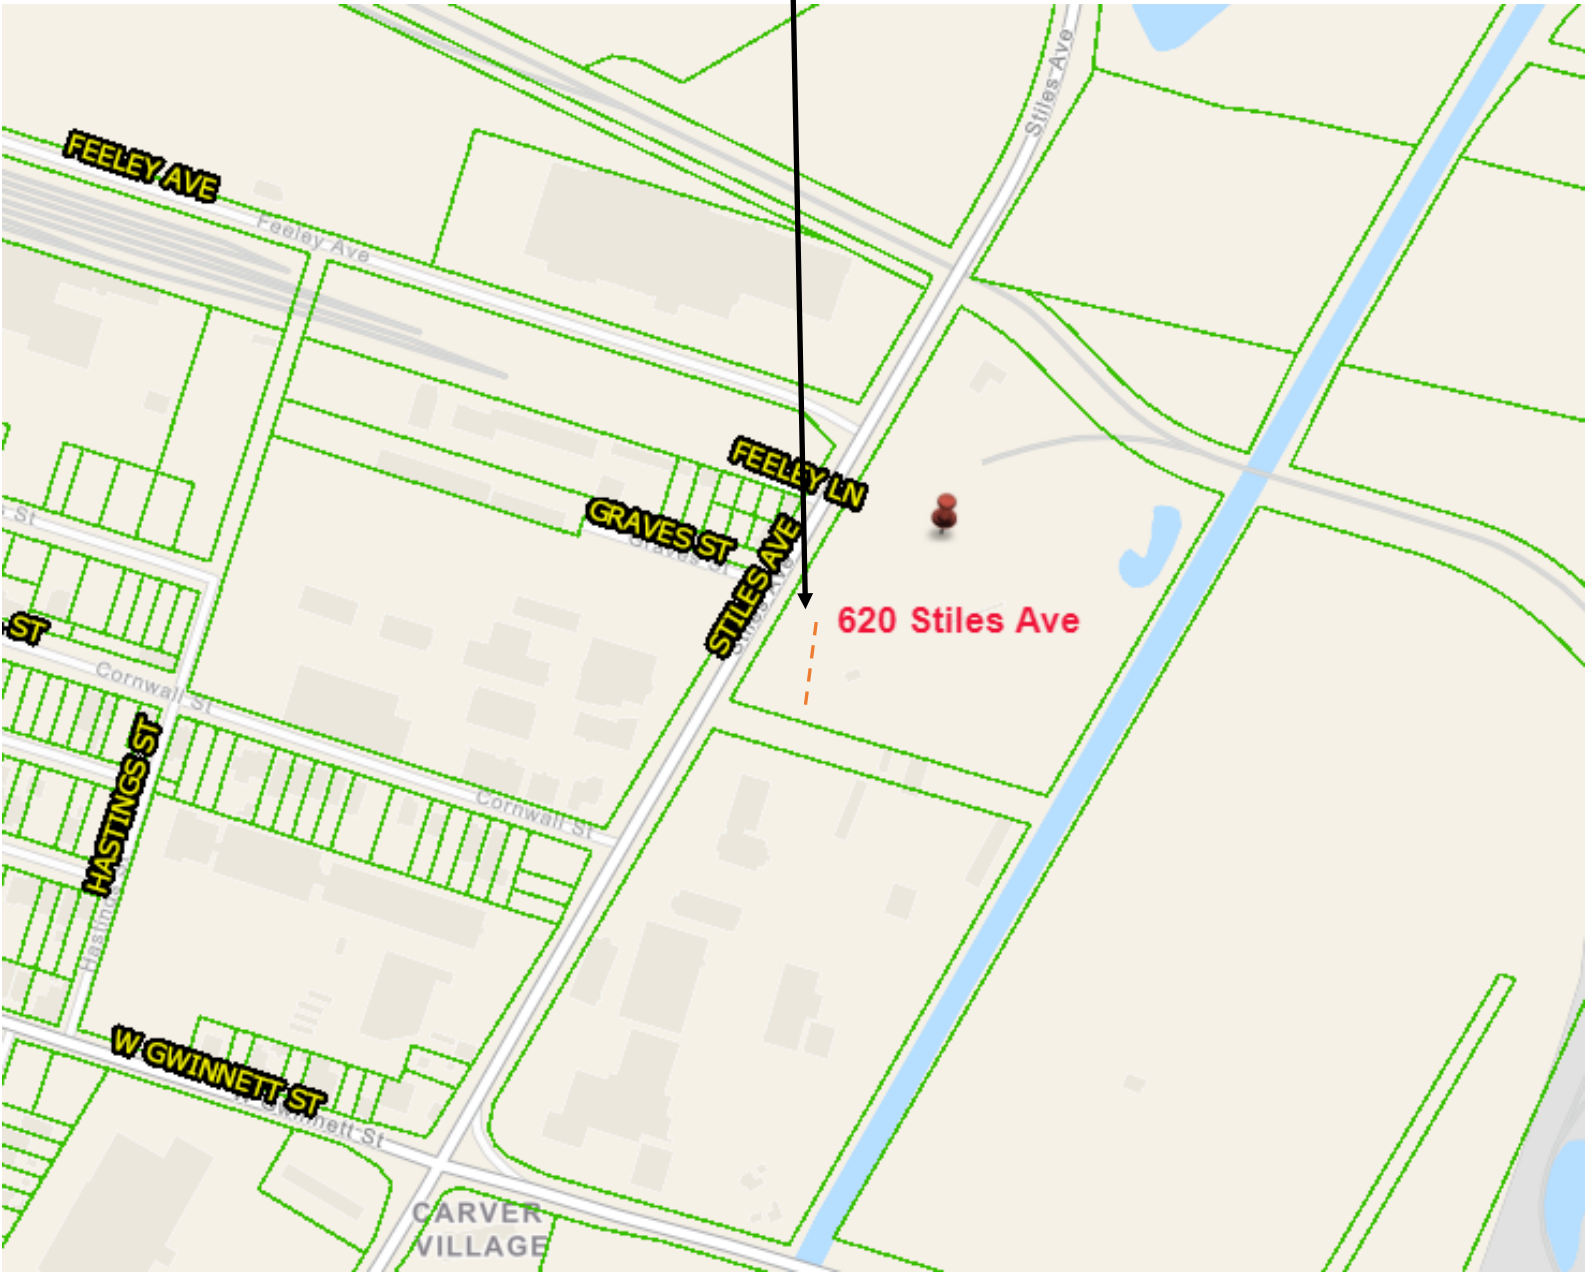

INSTALLATION OF UTILITY EASEMENT AT 620 STILES AVE FOR ENMARKET MARQUEE SIGN

*Easement Area*

INSTALLATION OF UTILITY EASEMENT AT 620 STILES AVE FOR ENMARKET MARQUEE SIGN

Easement Area

INSTALLATION OF UTILITY EASEMENT AT 620 STILES AVE FOR ENMARKET MARQUEE SIGN

INSTALLATION OF UTILITY EASEMENT AT 620 STILES AVE FOR ENMARKET MARQUEE SIGN

Easement Area

Jun 30, 2022 at 8:53:01 AM  
620 Stiles Ave  
Savannah GA 31415  
United States

INSTALLATION OF UTILITY EASEMENT AT 620 STILES AVE FOR ENMARKET MARQUEE SIGN

Easement Area

Jun 30, 2022 at 8:51:49 AM  
706 Stiles Ave  
Savannah GA 31415  
United States