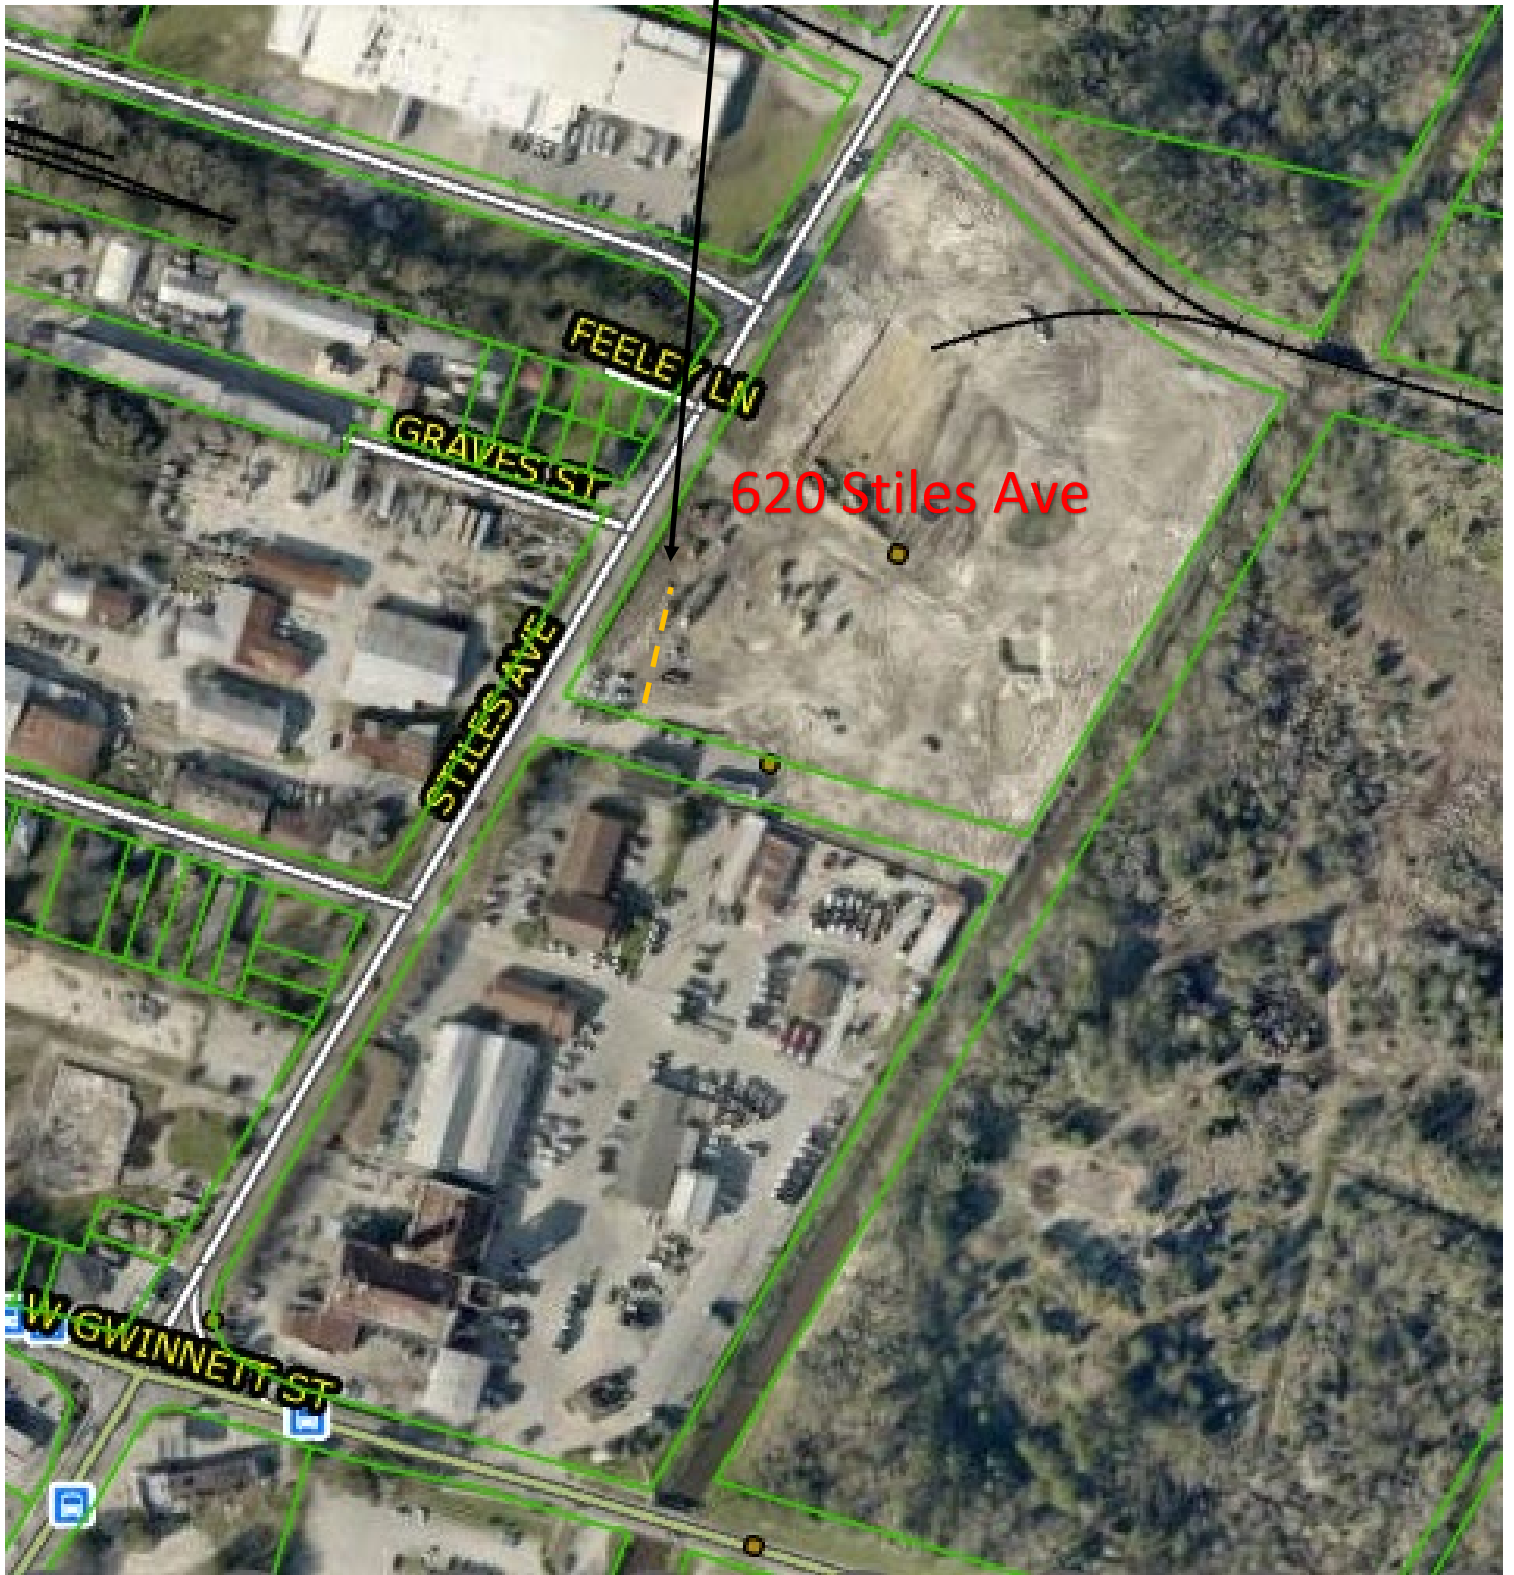

INSTALLATION OF UTILITY EASEMENT AT 620 STILES AVE FOR ENMARKET MARQUEE SIGN

*Easement Area*

INSTALLATION OF UTILITY EASEMENT AT 620 STILES AVE FOR ENMARKET MARQUEE SIGN

Easement Area

INSTALLATION OF UTILITY EASEMENT AT 620 STILES AVE FOR ENMARKET MARQUEE SIGN

INSTALLATION OF UTILITY EASEMENT AT 620 STILES AVE FOR ENMARKET MARQUEE SIGN

Easement Area

Jun 30, 2022 at 8:53:01 AM  
620 Stiles Ave  
Savannah GA 31415  
United States

INSTALLATION OF UTILITY EASEMENT AT 620 STILES AVE FOR ENMARKET MARQUEE SIGN

Easement Area

Jun 30, 2022 at 8:51:49 AM  
706 Stiles Ave  
Savannah GA 31415  
United States