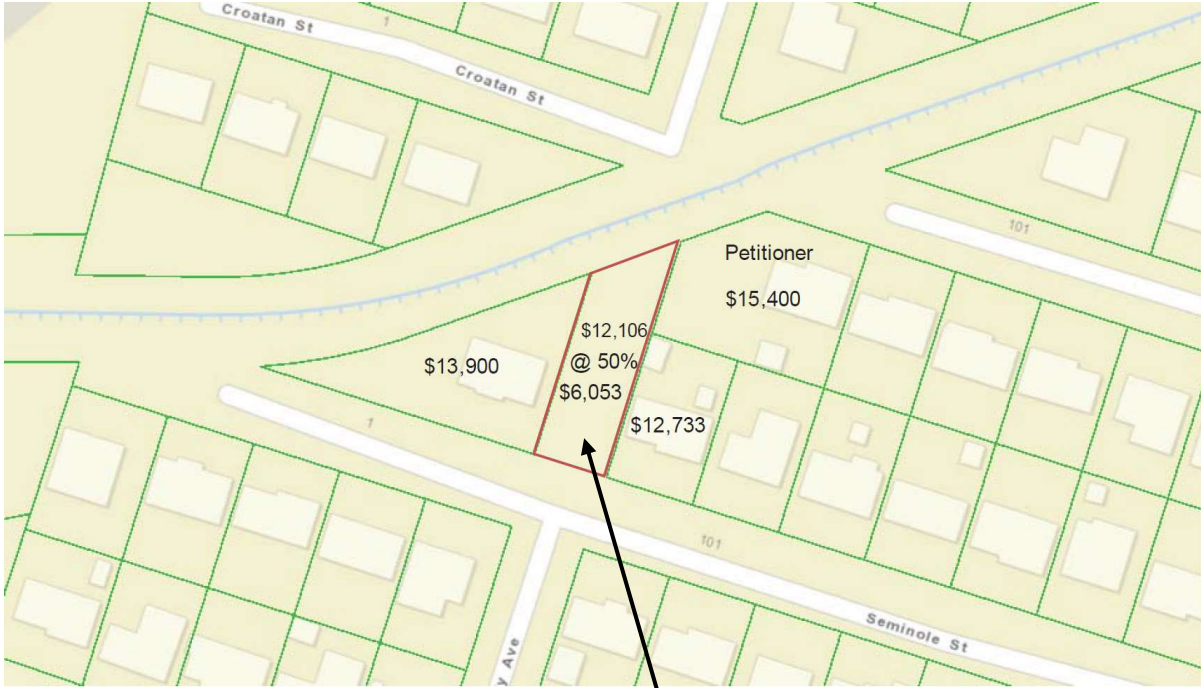

MAP

Petition # 190440 – Unopened Right-of-Way on Cindy Avenue