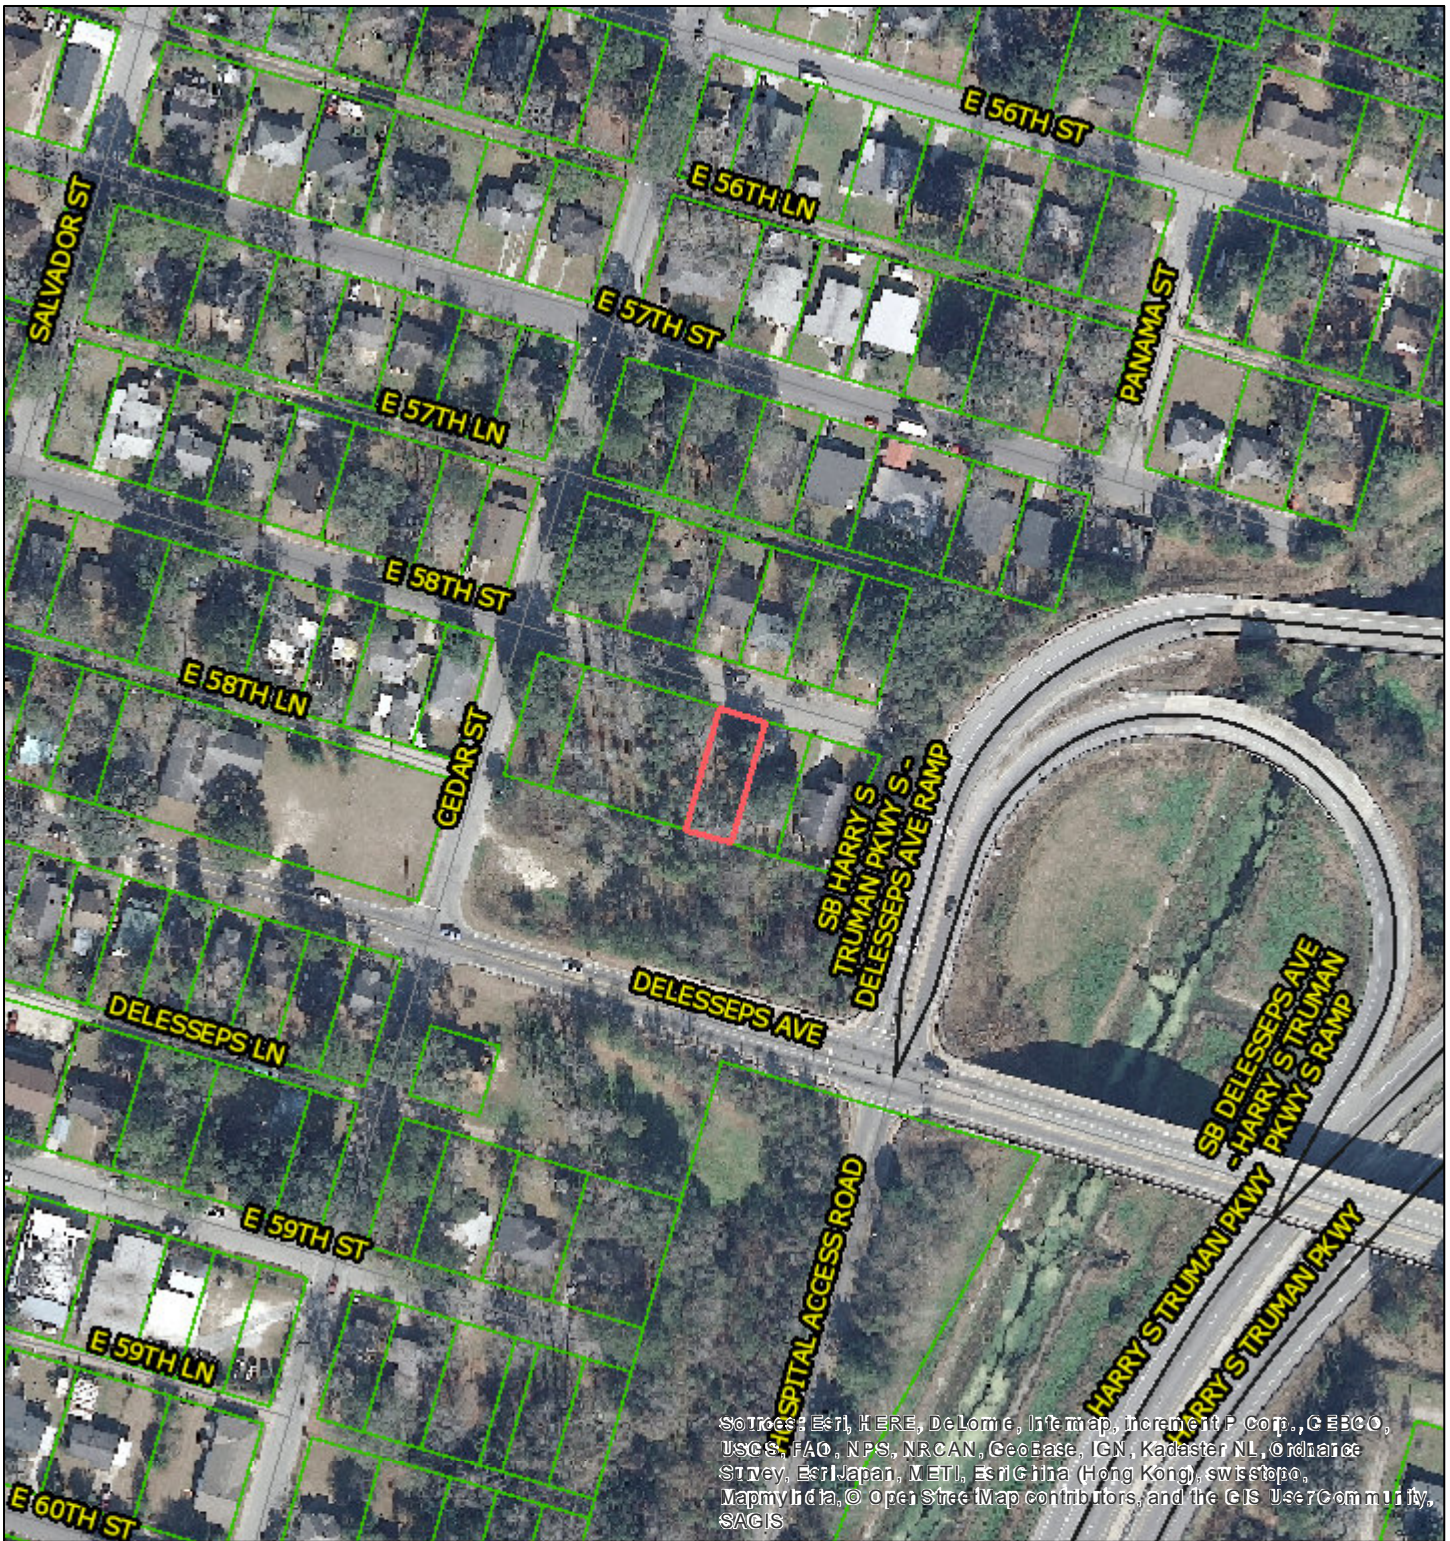

# E 58th Street (PIN: 2-0097-38-003)

Sources: Esri, HERE, DeLorme, Intermap, increment P Corp., GEBCO, USGS, FAO, NPS, NRCAN, GeoBase, IGN, Kadaster NL, Ordnance Survey, Esri Japan, METI, Esri China (Hong Kong), Swisstopo, MapmyIndia, © OpenStreetMap contributors, and the GIS User Community, SAGIS

January 9, 2018

1:2,257

- |                      |   |               |
|----------------------|---|---------------|
| <all other values>   | — | Parkways      |
| A11; A15             | — | Major Roads   |
| A21; A25             | — | Local Roads   |
| A31; A35             | — | Red: Band_1   |
| Parcel Weekly Update | — | Green: Band_2 |
| Interstate           | — | Blue: Band_3  |