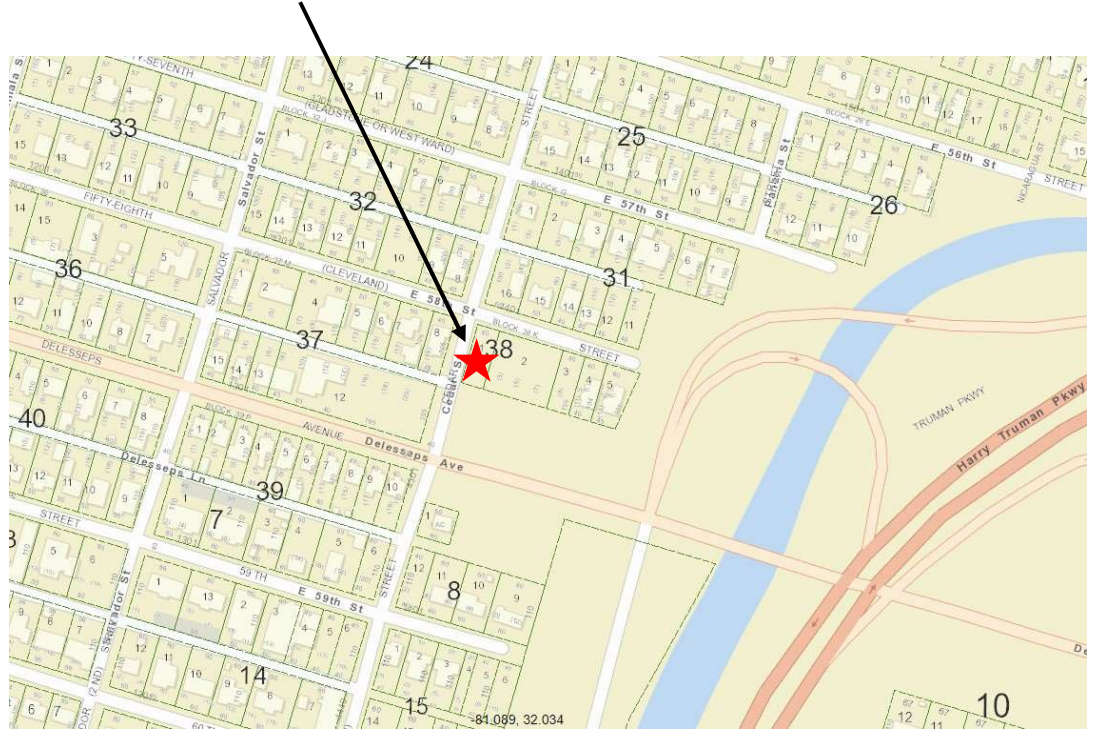

PIN 2-0097-38-001 – Property owned by Mr. and Mrs. Mitchell

(PINs 2-0097-38-002 and 2-0097-38-003)

Properties recently acquired by City for Sackville Park Project